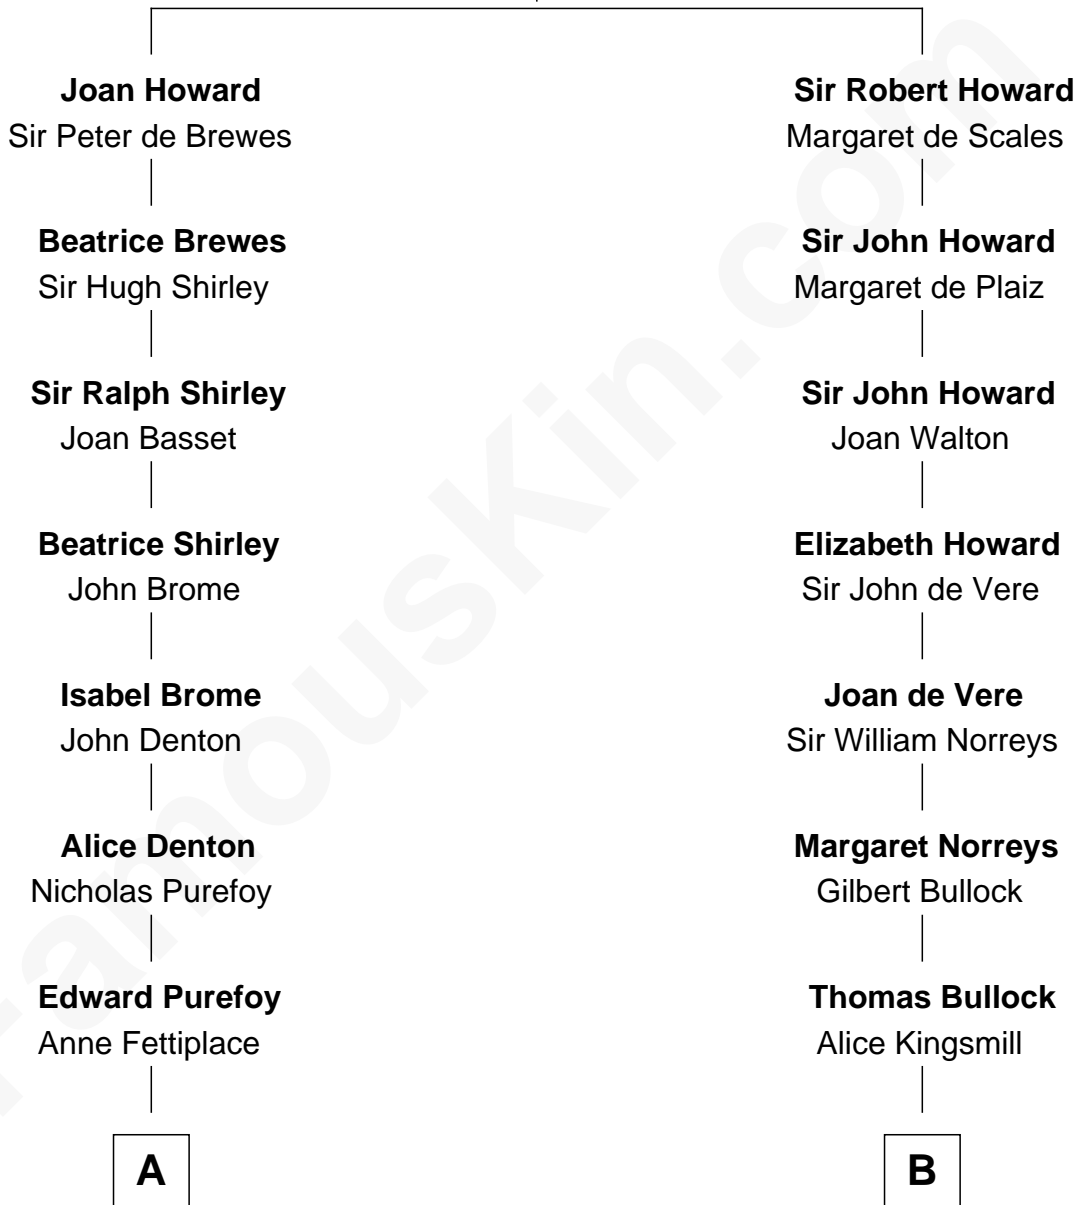

**FamousKin.com**  
**Relationship Chart of**  
**William Marsh Rice**  
*Founder of Rice University*

17th cousin 3 times removed of

**George H. W. Bush**  
*41st U.S. President*

**Sir John Howard**  
 Alice de Bois

**C**

**Harriet Eleanor Fay**  
Rev. James Smith Bush

**Samuel Prescott Bush**  
Flora Sheldon

**Prescott Sheldon Bush**  
Dorothy Wear Walker

**George H. W. Bush**  
*41st U.S. President*

FamousKin.com