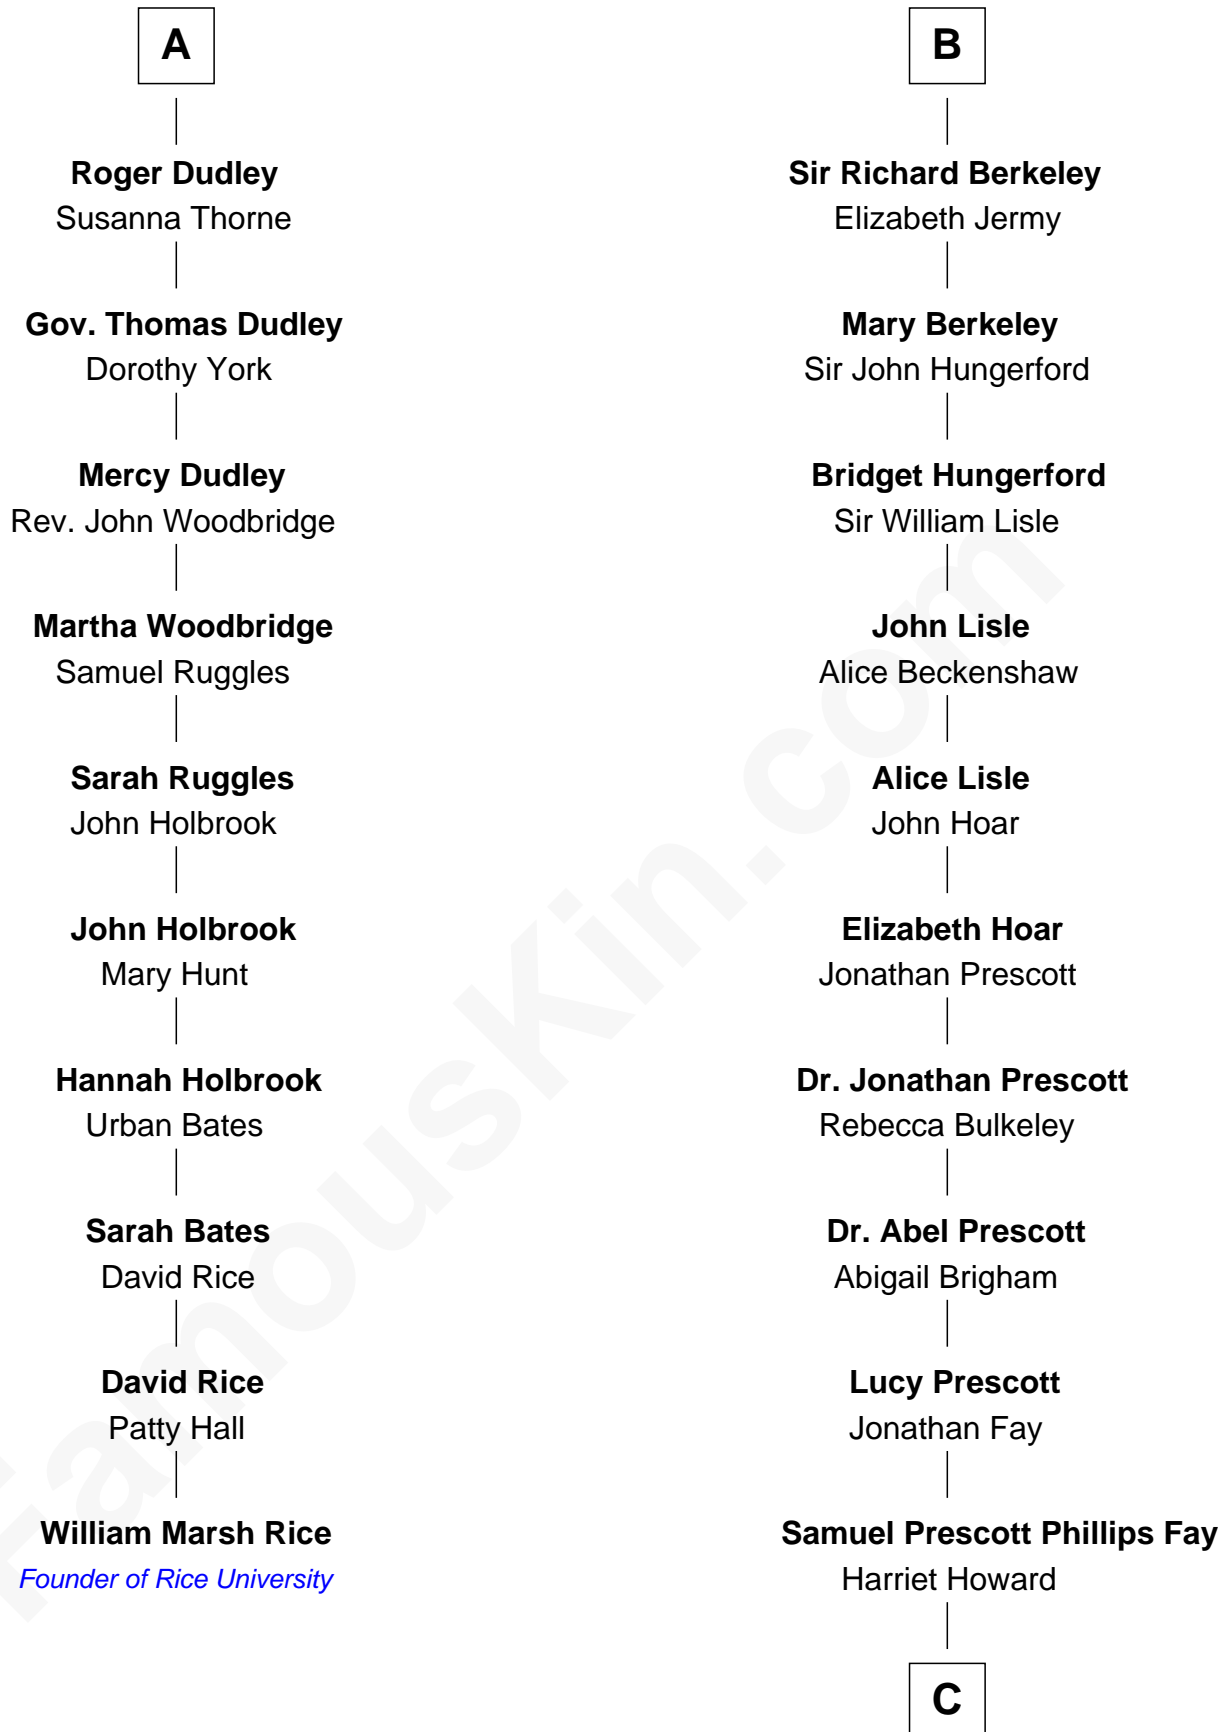

**FamousKin.com**  
**Relationship Chart of**  
**William Marsh Rice**  
*Founder of Rice University*

**16th cousin 5 times removed of**  
**George H. W. Bush**  
*41st U.S. President*

**Sir Maurice de Berkeley**  
 Eve la Zouche

C

Samuel Howard Fay  
Susan Montfort Shellman

Harriet Eleanor Fay  
Rev. James Smith Bush

Samuel Prescott Bush  
Flora Sheldon

Prescott Sheldon Bush  
Dorothy Wear Walker

George H. W. Bush  
*41st U.S. President*