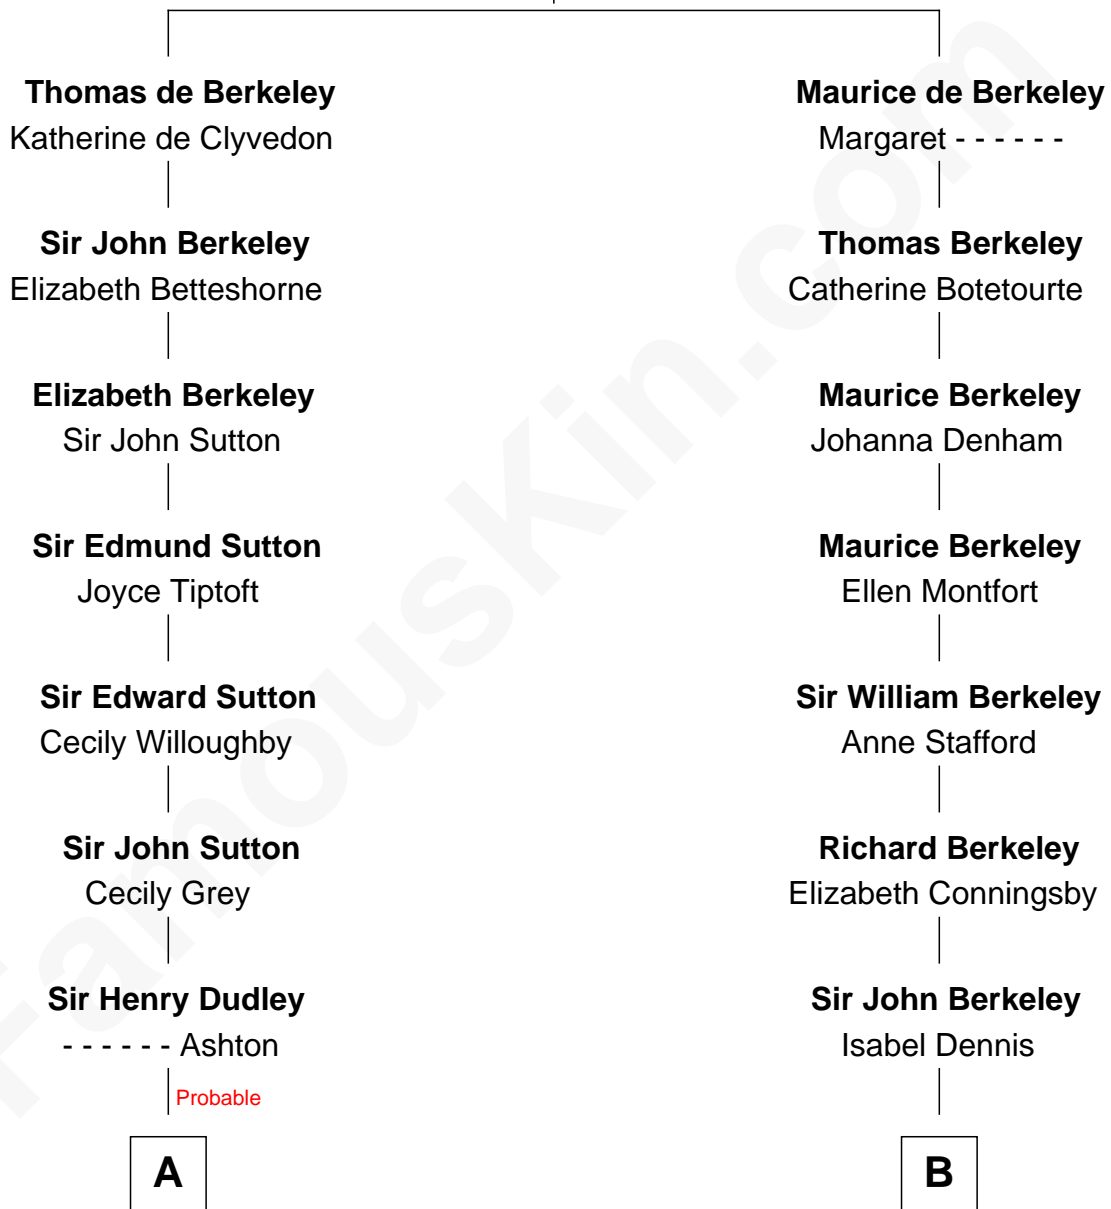

**FamousKin.com**  
**Relationship Chart of**  
**William Marsh Rice**  
*Founder of Rice University*

**16th cousin 5 times removed of**  
**George H. W. Bush**  
*41st U.S. President*

**Sir Maurice de Berkeley**  
 Eve la Zouche

C

Samuel Howard Fay  
Susan Montfort Shellman

Harriet Eleanor Fay  
Rev. James Smith Bush

Samuel Prescott Bush  
Flora Sheldon

Prescott Sheldon Bush  
Dorothy Wear Walker

George H. W. Bush  
*41st U.S. President*