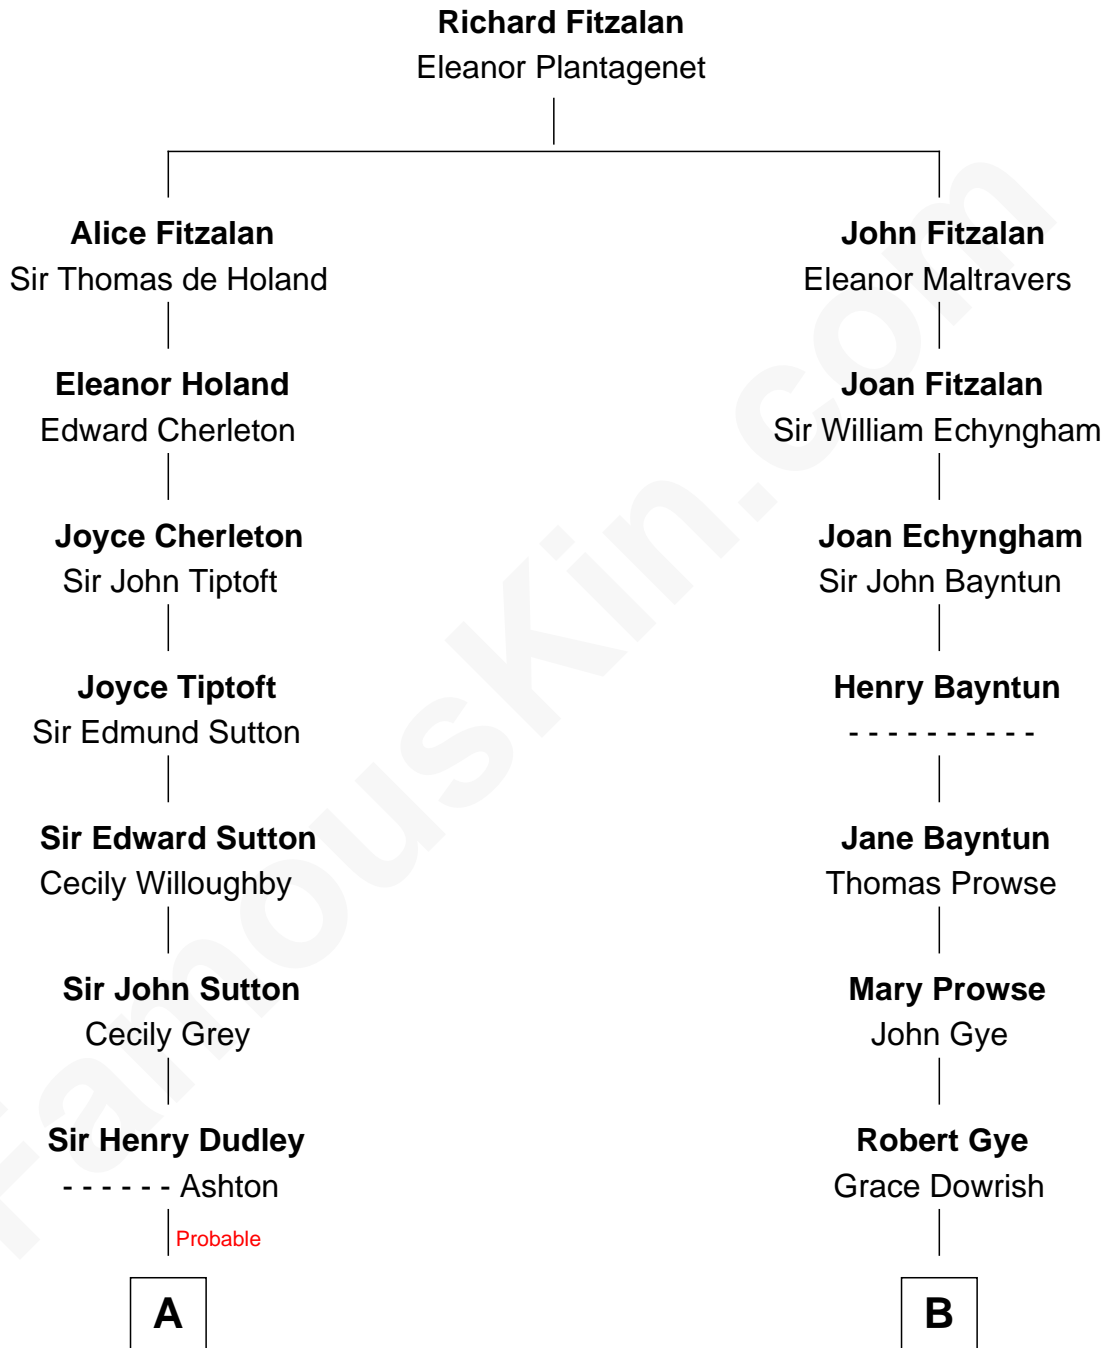

FamousKin.com Relationship Chart of

William Marsh Rice
Founder of Rice University

16th cousin 2 times removed of

Barbara (Pierce) Bush
First Lady of President George H.W. Bush

C

Marvin Pierce
Pauline Robinson

Barbara (Pierce) Bush
First Lady of George H.W. Bush

FamousKin.com