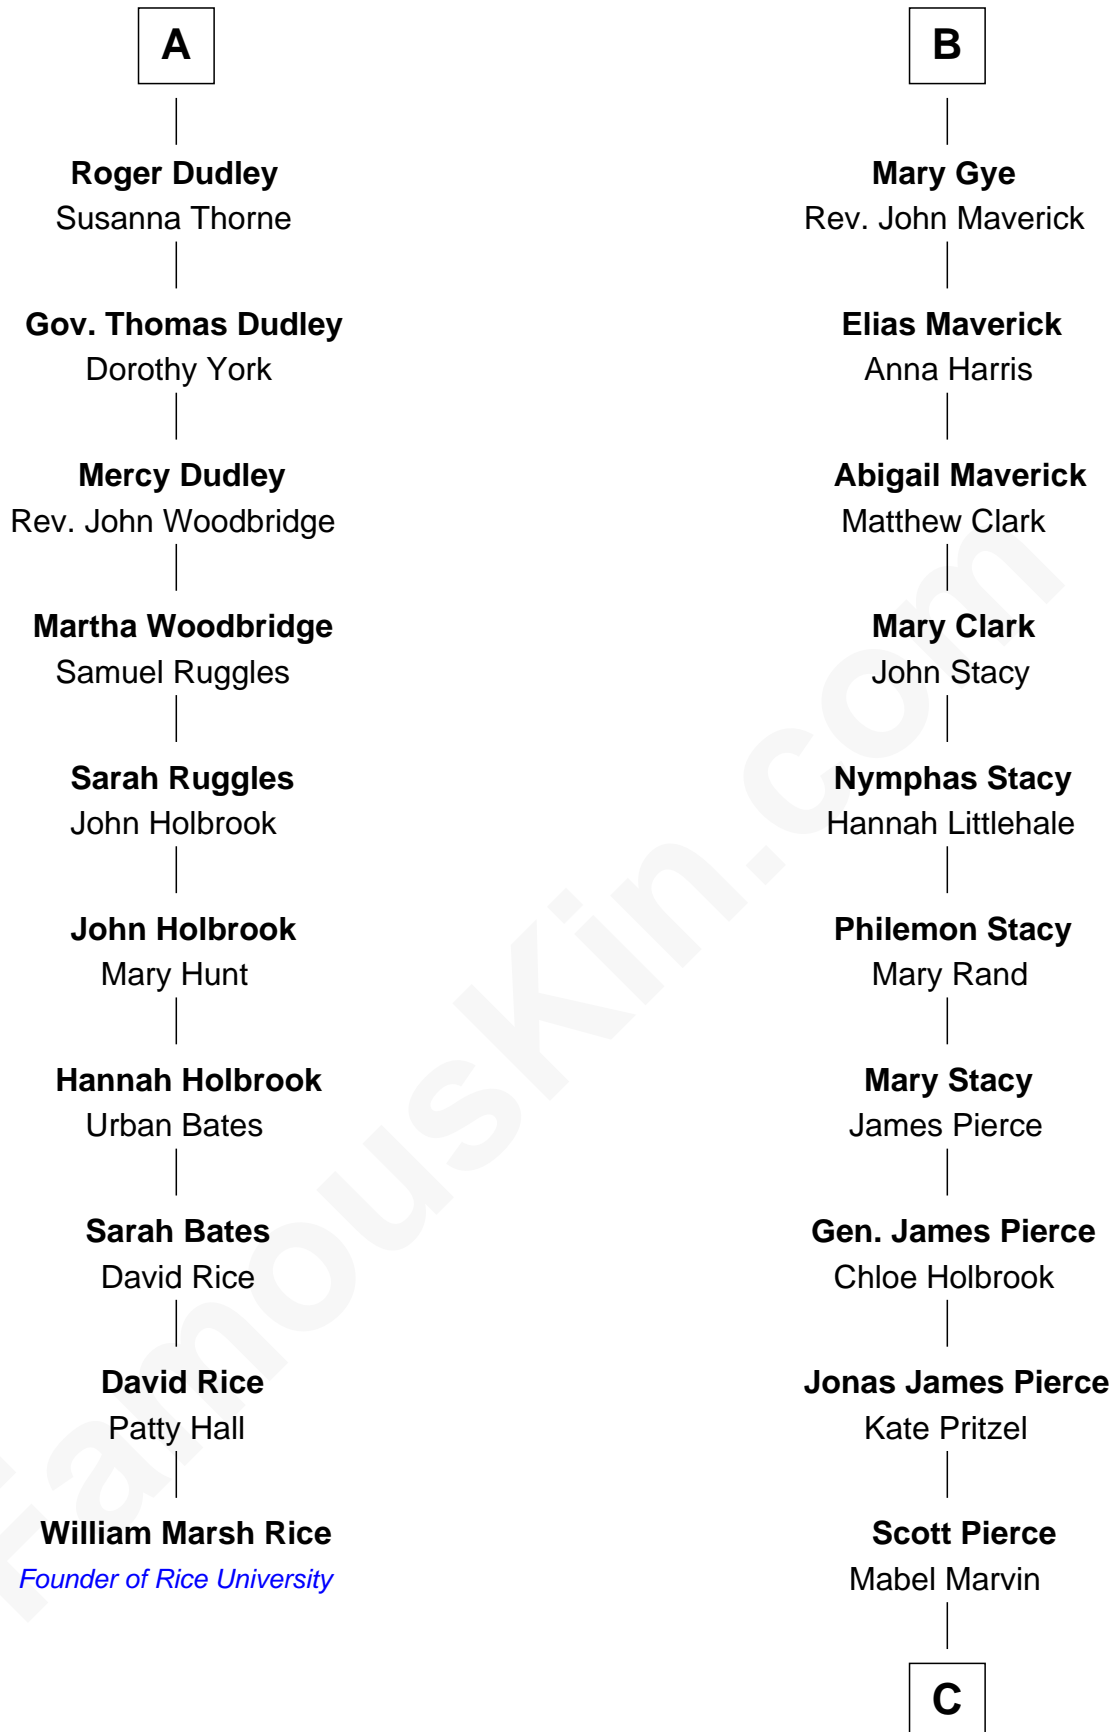

FamousKin.com Relationship Chart of

William Marsh Rice
Founder of Rice University

16th cousin 2 times removed of

Barbara (Pierce) Bush
First Lady of President George H.W. Bush

C

Marvin Pierce
Pauline Robinson

Barbara (Pierce) Bush
First Lady of George H.W. Bush

FamousKin.com