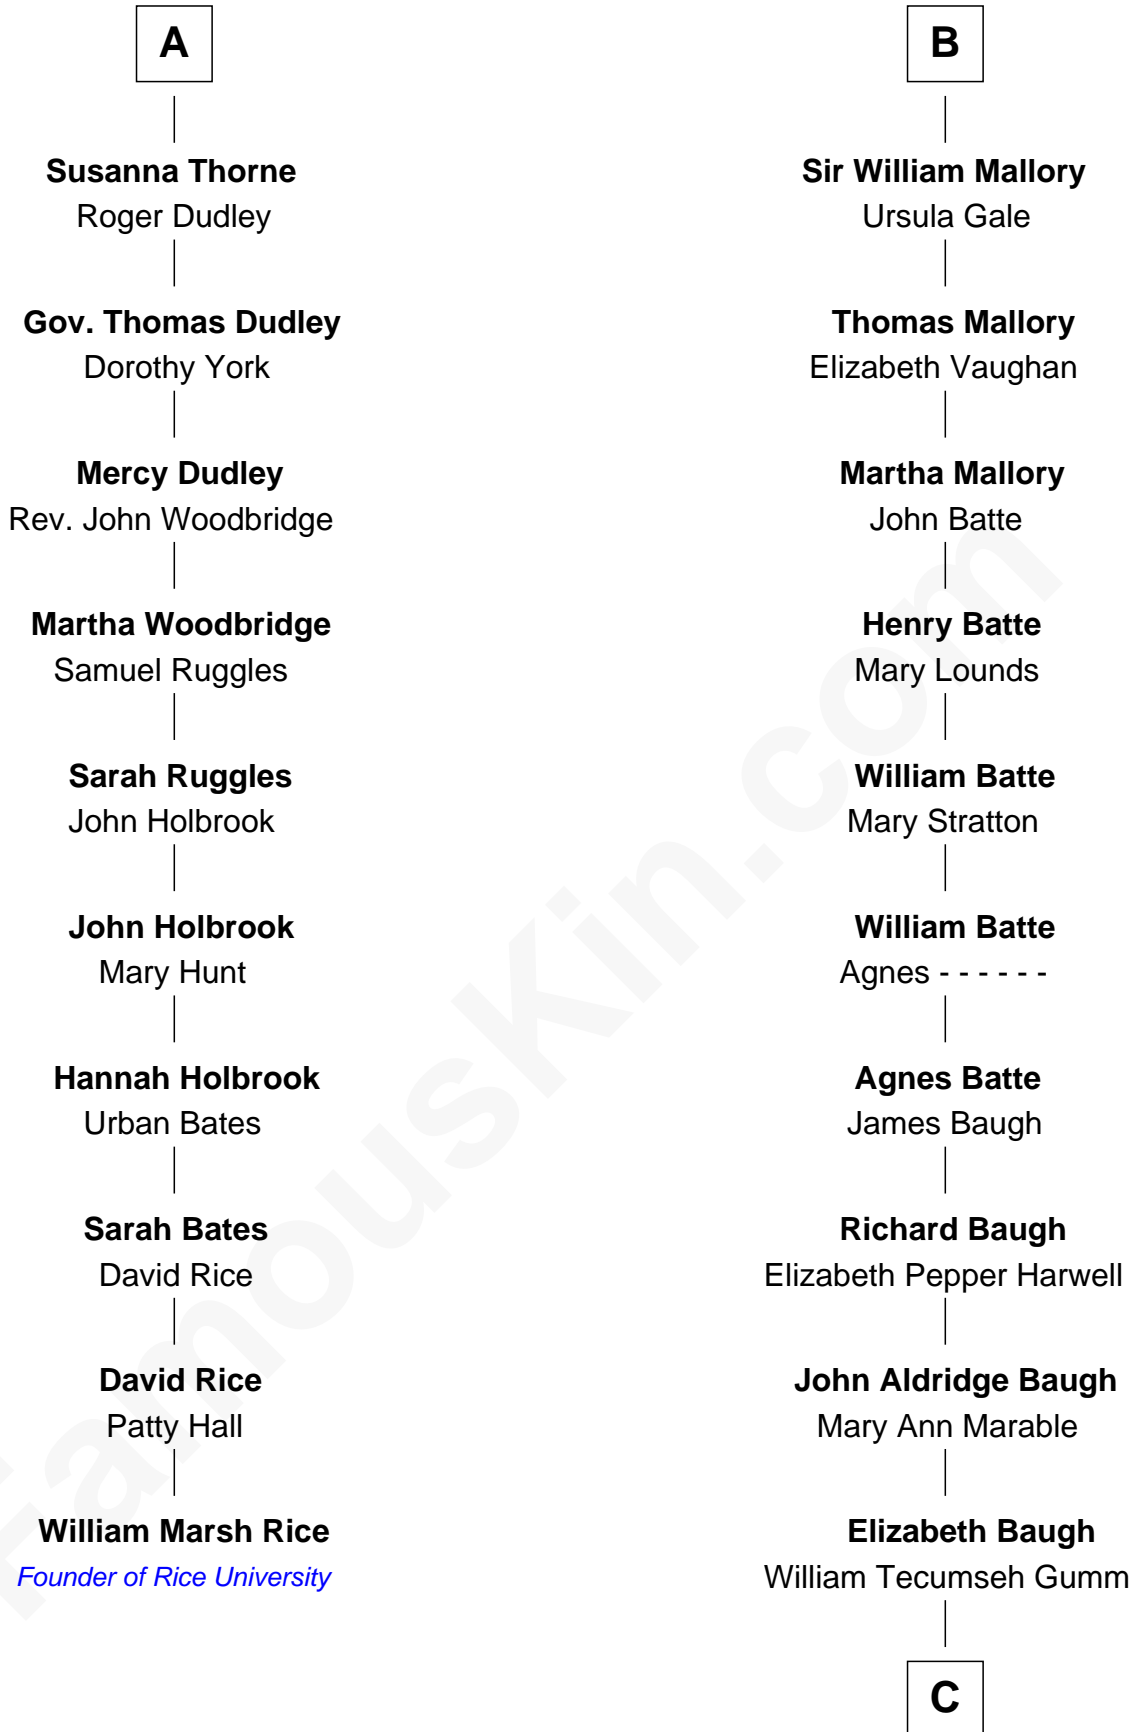

FamousKin.com
Relationship Chart of
William Marsh Rice
Founder of Rice University

16th cousin 3 times removed of

Liza Minnelli
Singer and Actress

Sir John Grey
 Avice Marmion

Maud Grey
 Sir Thomas Harcourt

Sir Thomas Harcourt
 Jane Fraunceys

Sir Richard Harcourt
 Edith St. Clair

Alice Harcourt
 William Bessiles

Elizabeth Bessiles
 Richard Fettiplace

Anne Fettiplace
 Edward Purefoy

Mary Purefoy
 Thomas Thorne

A

Sir Robert Grey
 Lora de St. Quintin

Elizabeth Grey
 Henry FitzHugh

Sir William FitzHugh
 Margery Willoughby

Lora FitzHugh
 Sir John Constable

Joan Constable
 Sir William Mallory

Sir John Mallory
 Margaret Thwaites

Sir William Mallory
 Jane Norton

B

C

Francis Avent Gumm

Ethel Marian Milne

Frances Ethel Gumm

Vincent Minnelli

Liza Minnelli