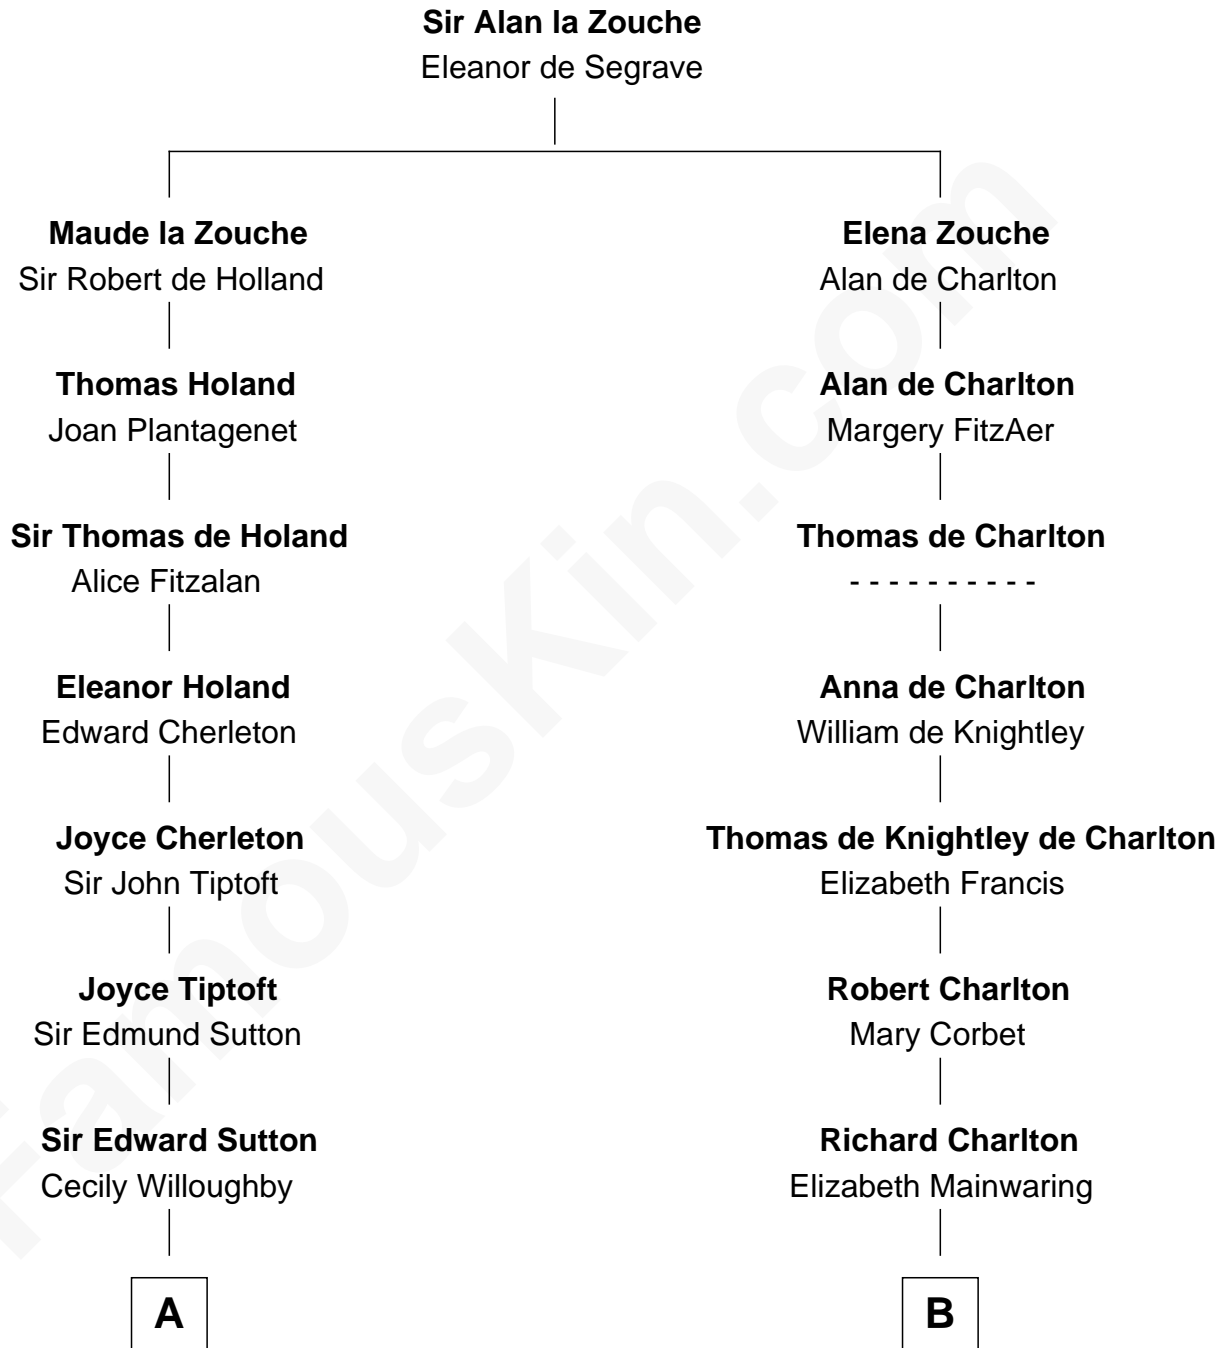

FamousKin.com
Relationship Chart of
William Marsh Rice
Founder of Rice University

18th cousin 3 times removed of

Bette Davis
Movie Actress

C

David Rice

Patty Hall

William Marsh Rice

Founder of Rice University

D

Benjamin W. Bailey

Latta Hopkins

Harriet Jane Bailey

Charles Otis Thompson

Harriet Eugenia Thompson

William Aaron Favor

Ruth Augusta Favor