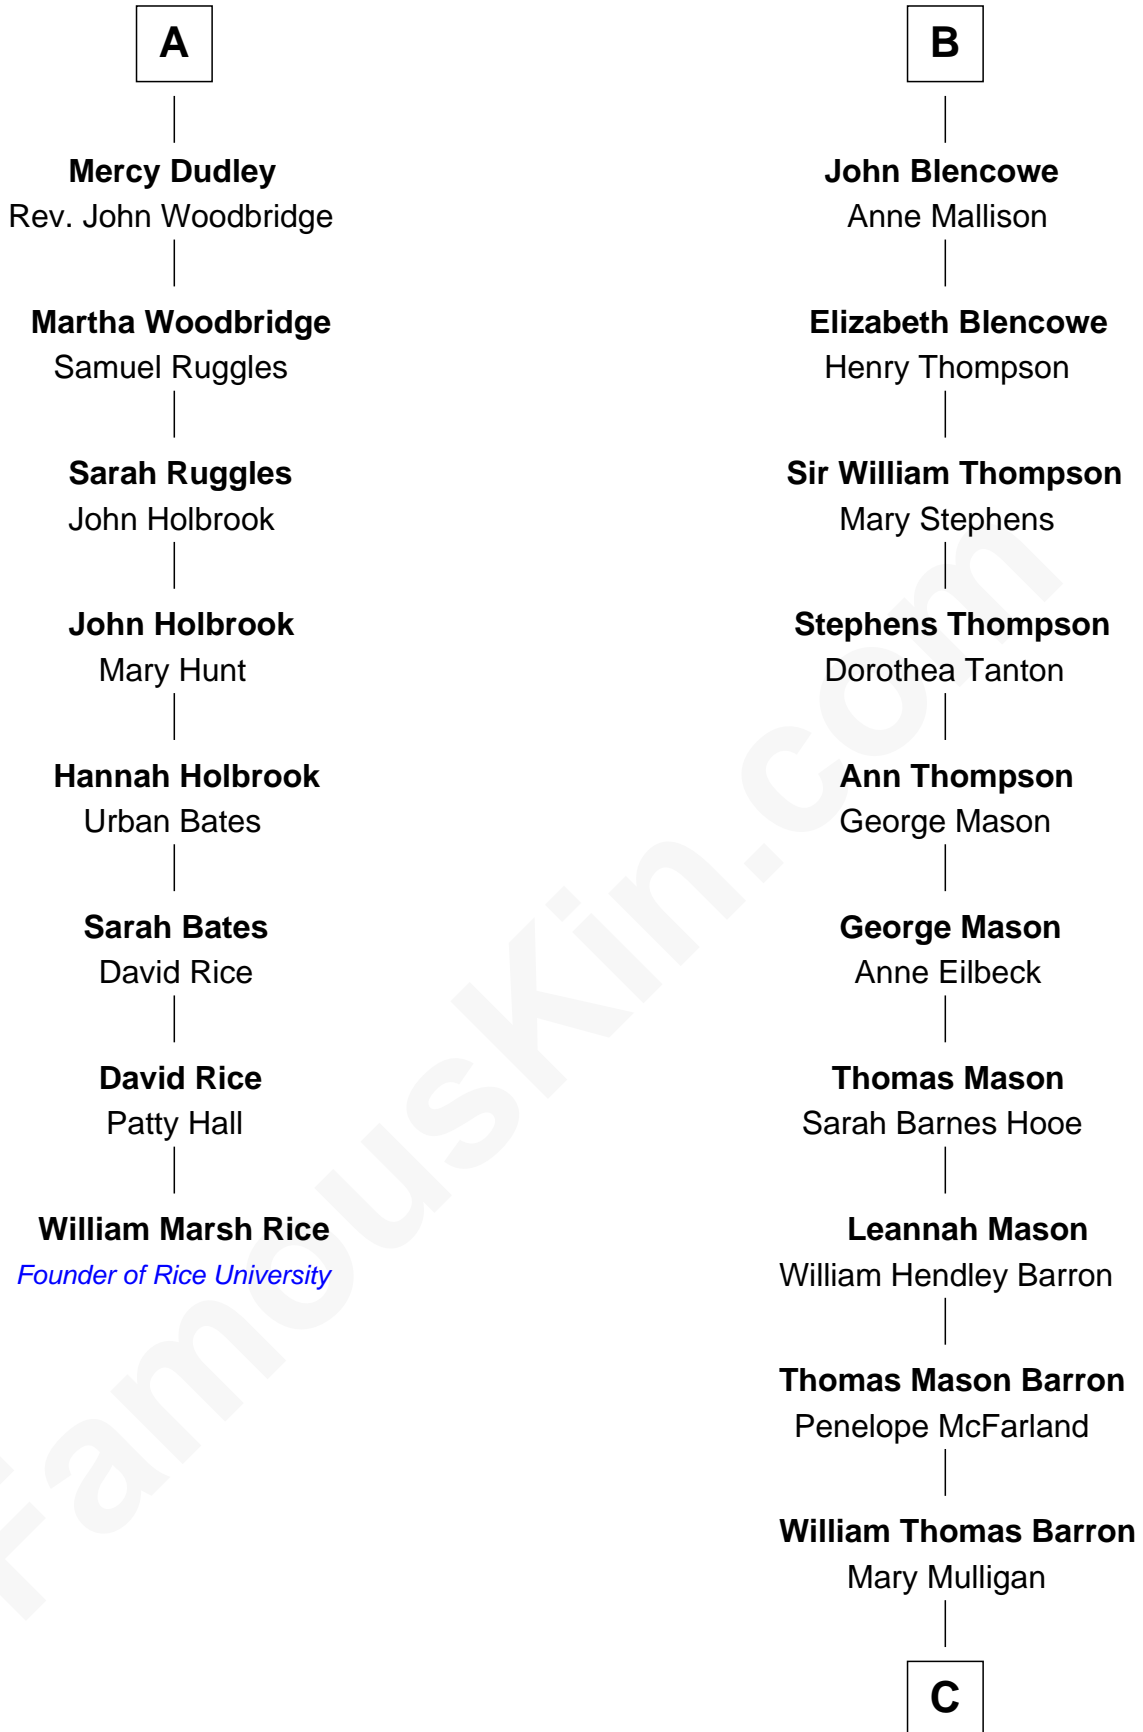

FamousKin.com

Relationship Chart of

William Marsh Rice

Founder of Rice University

14th cousin 6 times removed of

Paris Hilton
Socialite and TV Personality

C

—
Mary Adelaide Barron
Conrad Nicholson Hilton

—
Barron Hilton
Marilyn June Hawley

—
Richard Howard Hilton
Kathleen Elizabeth Avanzino

—
Paris Hilton

Socialite and TV Personality

FamousKin.com