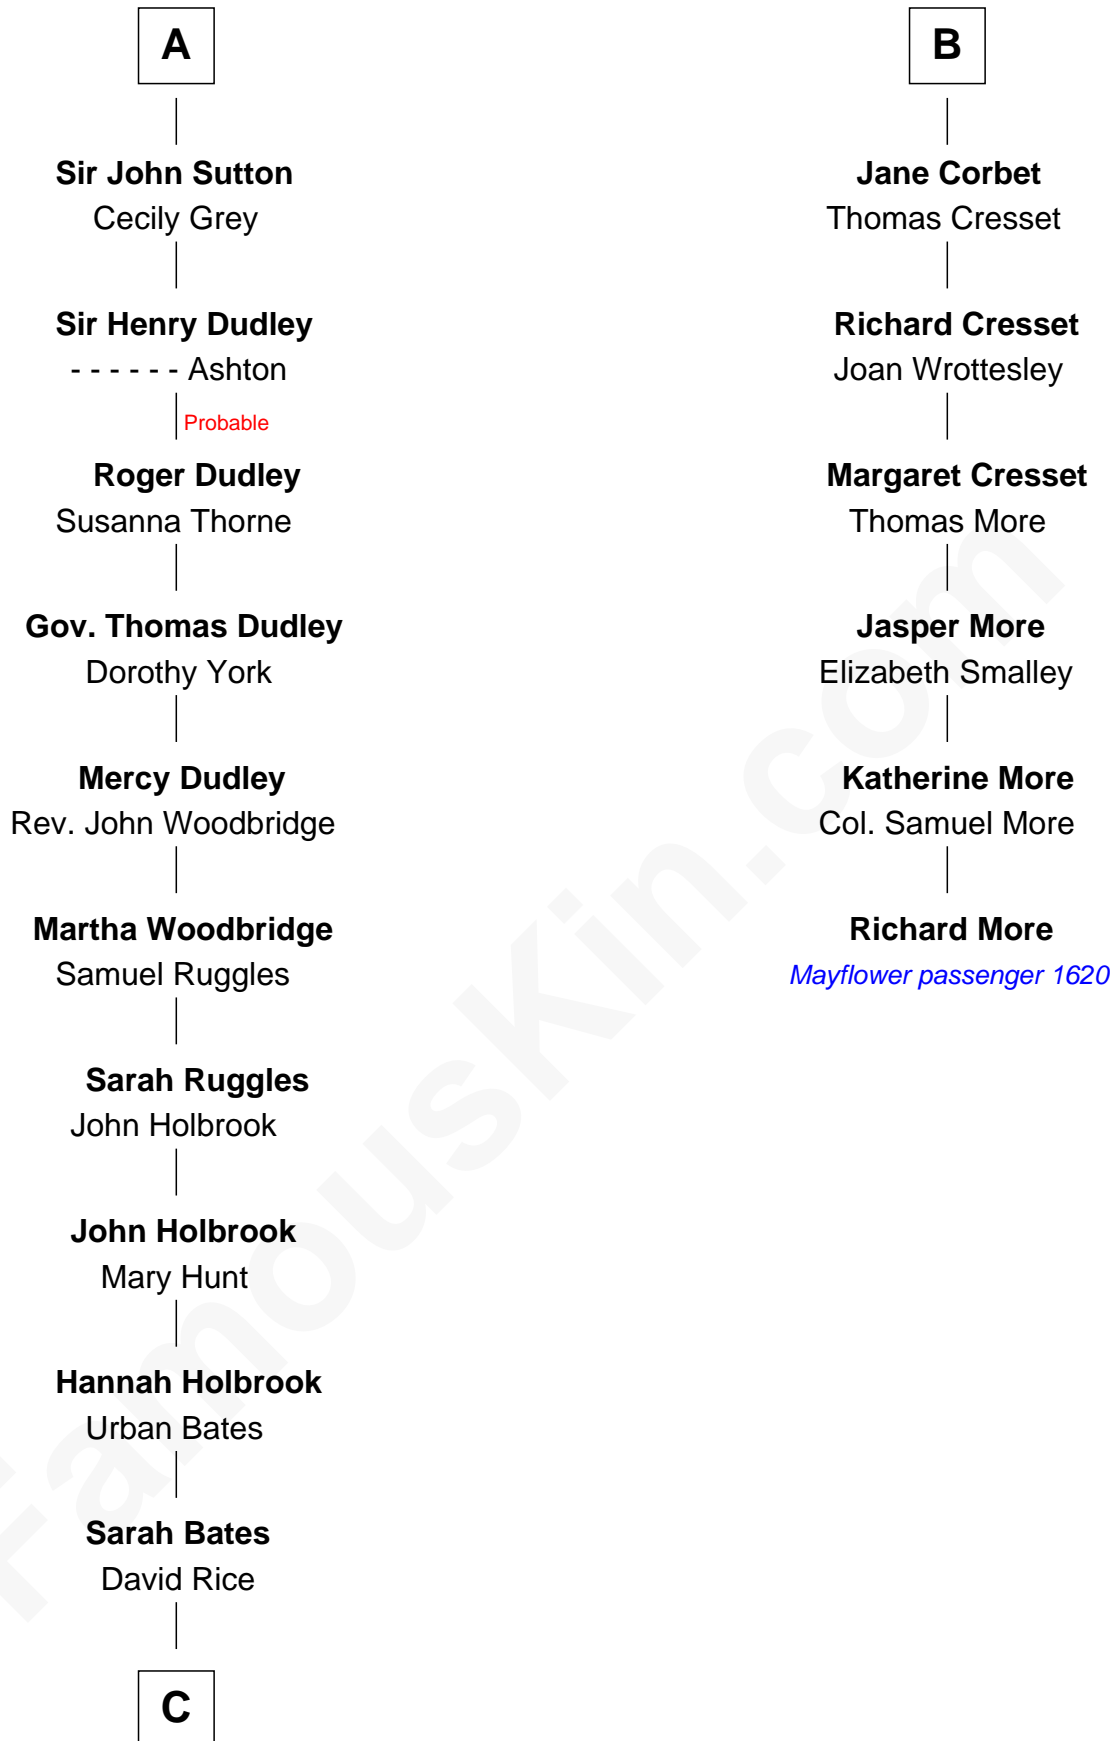

# FamousKin.com Relationship Chart of

**William Marsh Rice**

*Founder of Rice University*

12th cousin 6 times removed of

**Richard More**

*(c1614 - c1696) Mayflower passenger 1620*

**MAYFLOWER**

**C**

—  
**David Rice**

Patty Hall

—  
**William Marsh Rice**

*Founder of Rice University*

FamousKin.com