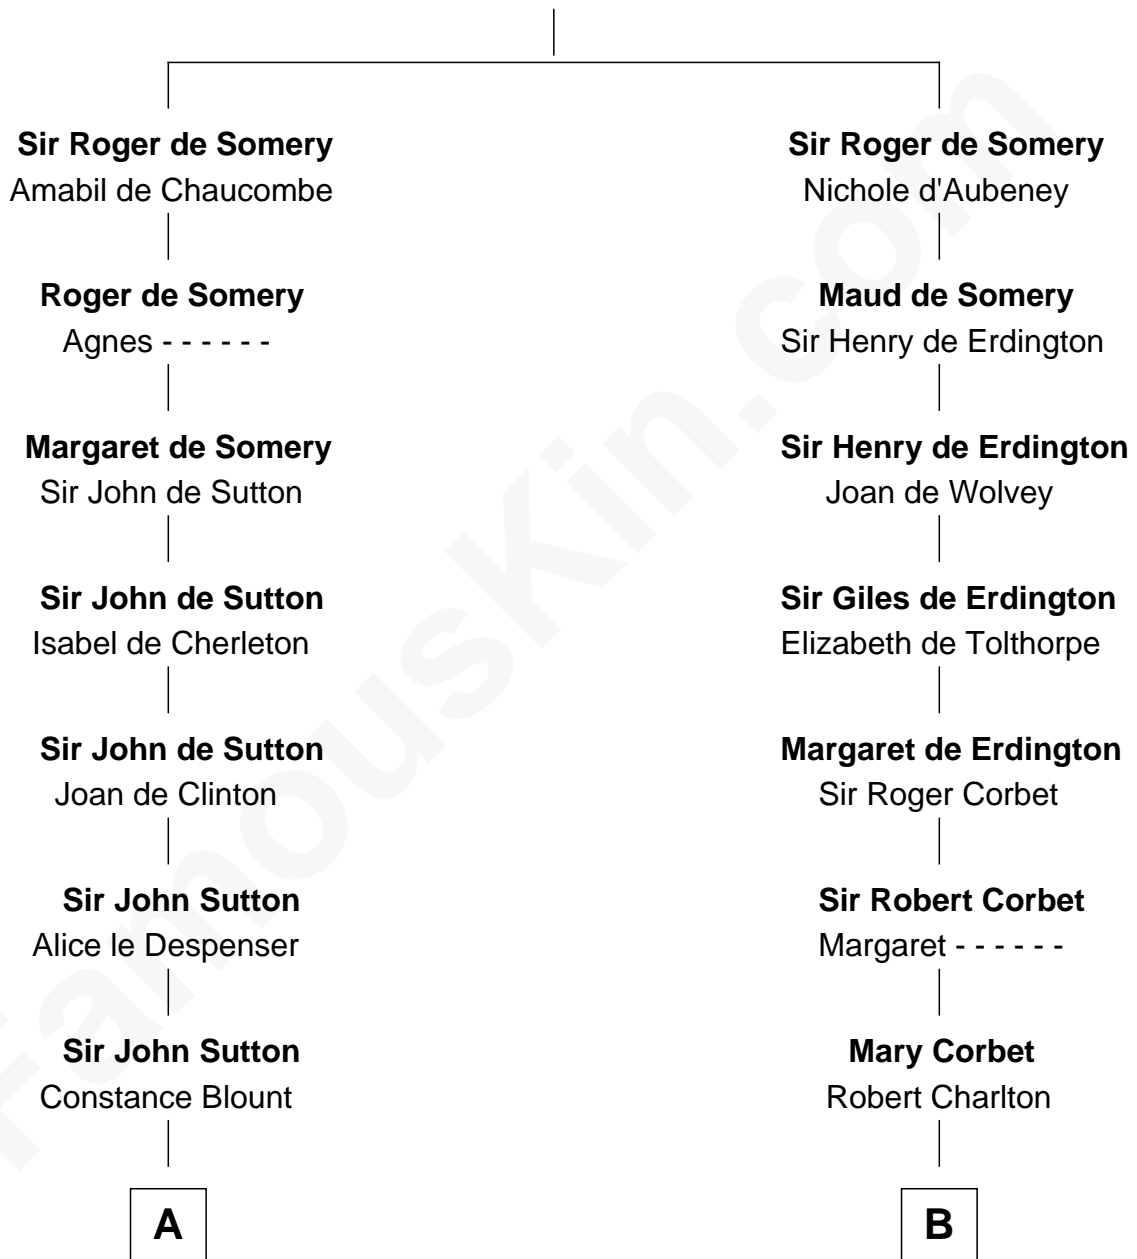

FamousKin.com Relationship Chart of

William Marsh Rice
Founder of Rice University

21st cousin of

Calvin Coolidge
30th U.S. President

Sir Ralph de Somery
Margaret le Gras

C

John Holbrook

Mary Hunt

Hannah Holbrook

Urban Bates

Sarah Bates

David Rice

David Rice

Patty Hall

William Marsh Rice

Founder of Rice University