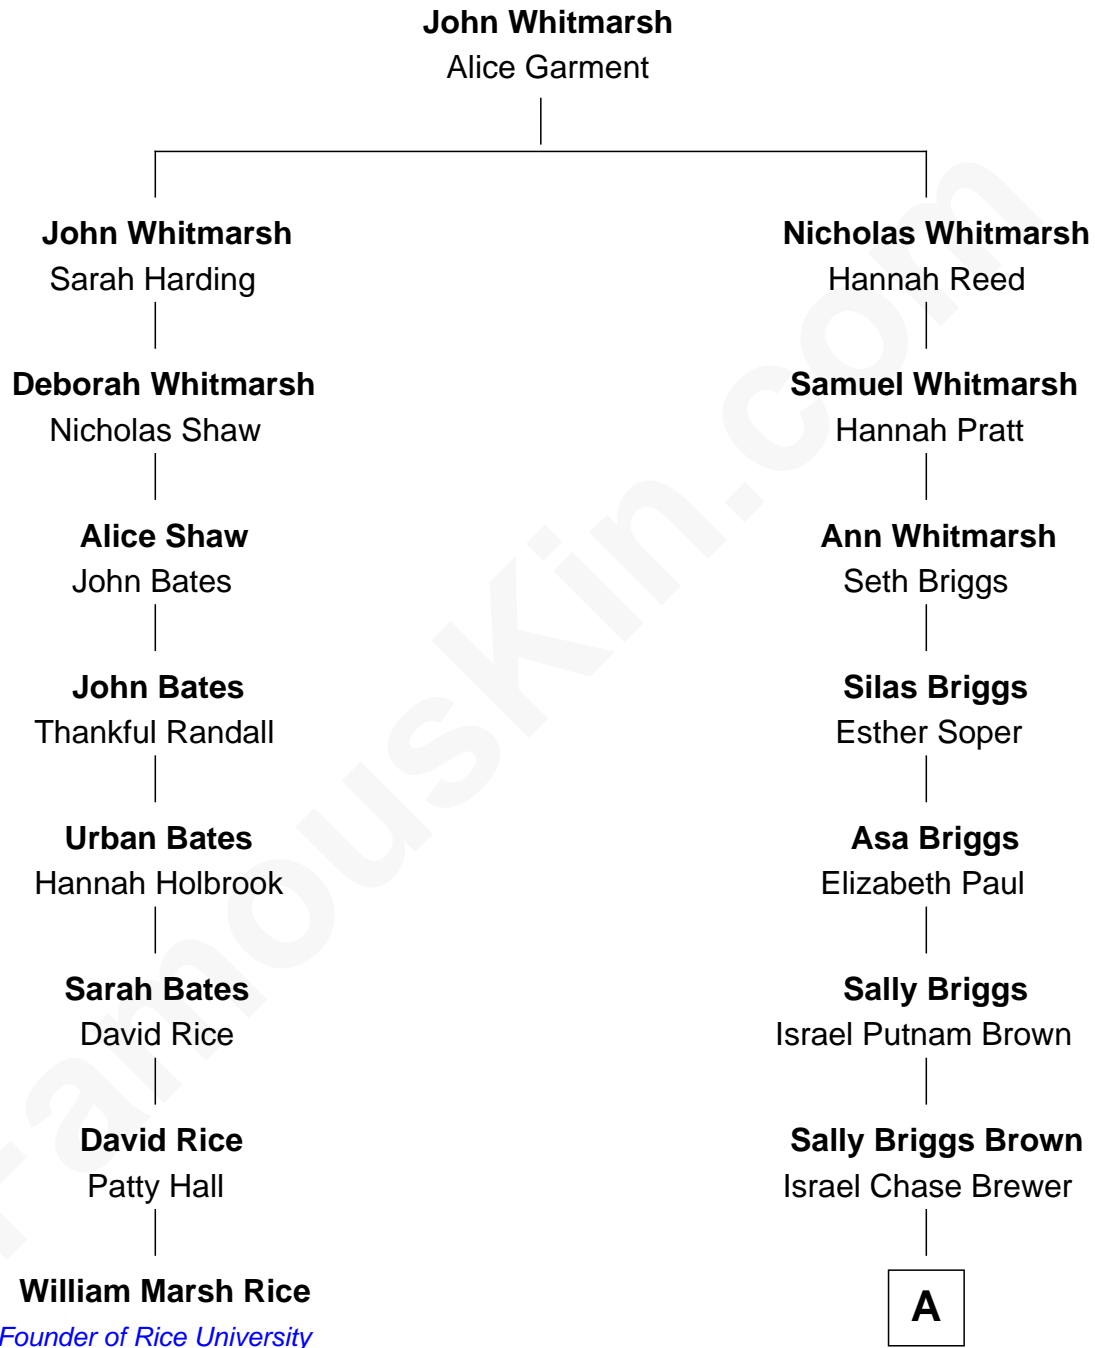

# FamousKin.com Relationship Chart of

**William Marsh Rice**

*Founder of Rice University*

7th cousin 2 times removed of

**Calvin Coolidge**

*30th U.S. President*

**A**

**Sarah Almeda Brewer**  
Calvin Galusha Coolidge

**Col. John Calvin Coolidge**  
Victoria Josephine Moor

**Calvin Coolidge**  
*30th U.S. President*

FamousKin.com