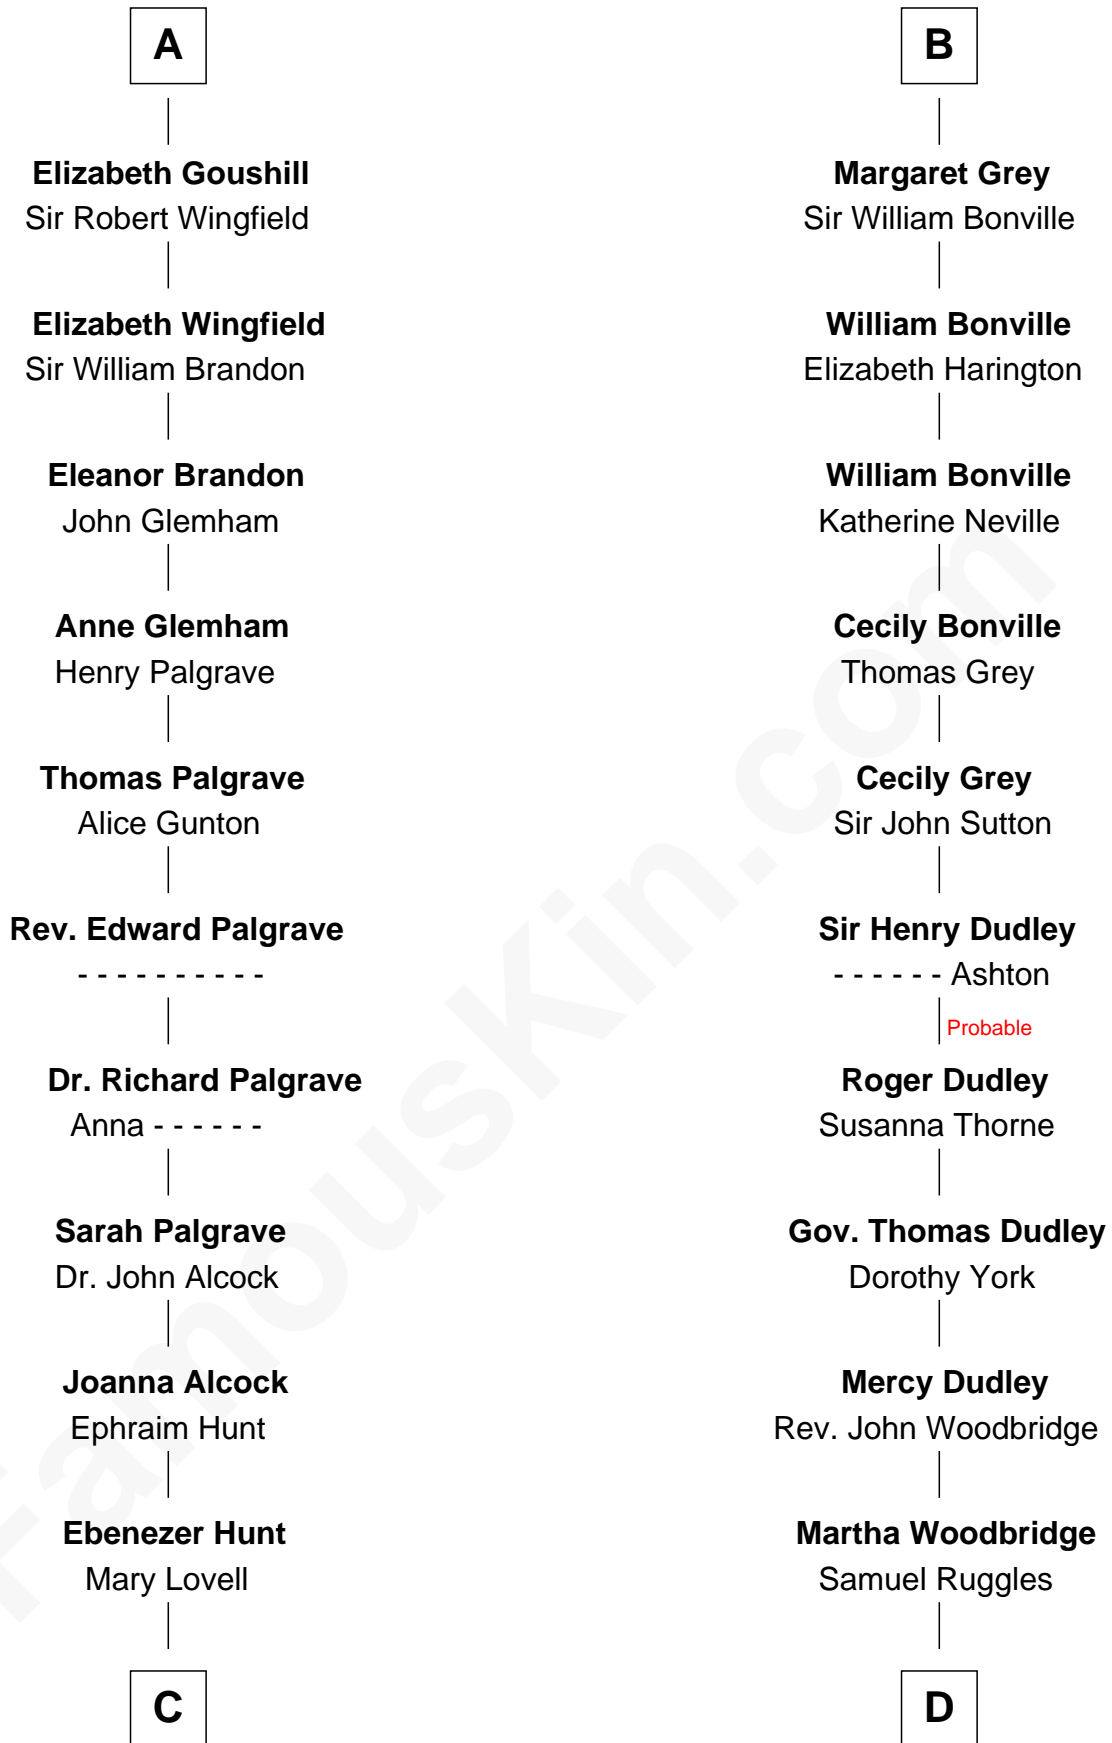

FamousKin.com
Relationship Chart of
William Marsh Rice
Founder of Rice University

19th cousin 2 times removed of

Bathsheba (Ruggles) Spooner

First woman executed for murder in U.S. by non-British government

C

Mary Hunt
John Holbrook

Hannah Holbrook
Urban Bates

Sarah Bates
David Rice

David Rice
Patty Hall

William Marsh Rice
Founder of Rice University

D

Rev. Timothy Ruggles
Mary White

Timothy Dwight Ruggles
Bathsheba Bourne

Bathsheba (Ruggles) Spooner
First Woman Executed in U.S.

FamousKin.com