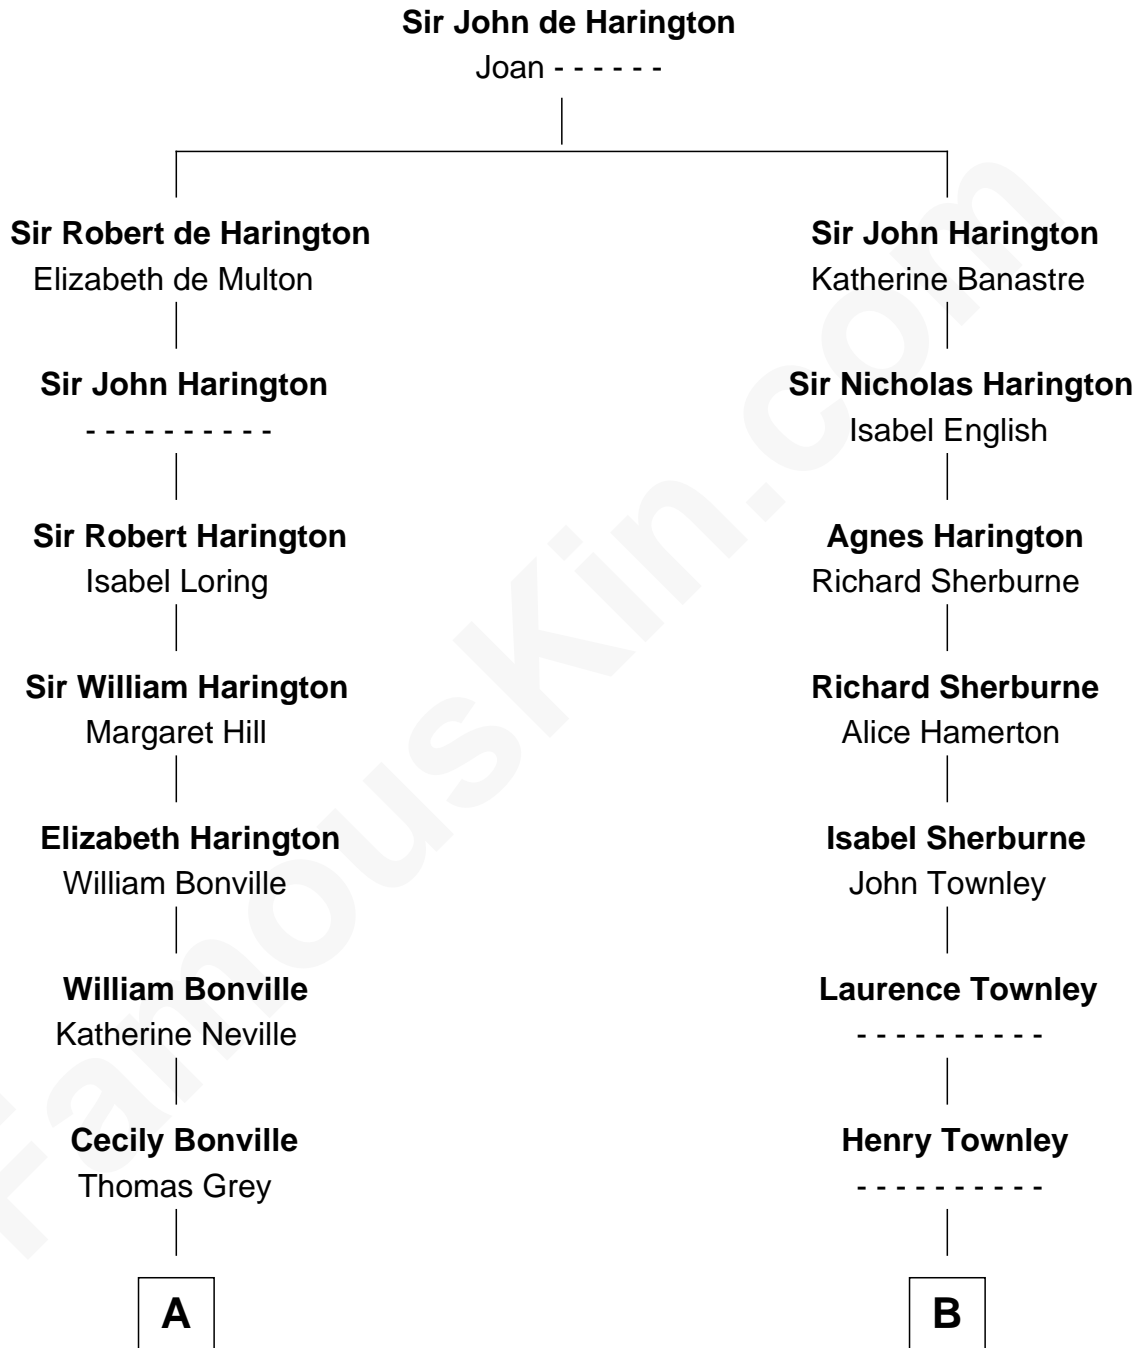

FamousKin.com
Relationship Chart of
William Marsh Rice
Founder of Rice University

18th cousin 2 times removed of

Adlai Stevenson II
31st Governor of Illinois

C

David Rice
Patty Hall

William Marsh Rice
Founder of Rice University

D

Mary Peachy Frye
Rev. Lewis Warner Green

Letitia Green
Adlai Ewing Stevenson

Lewis Green Stevenson
Helen Louise Davis

Adlai Stevenson II
31st Governor of Illinois

FamousKin.com