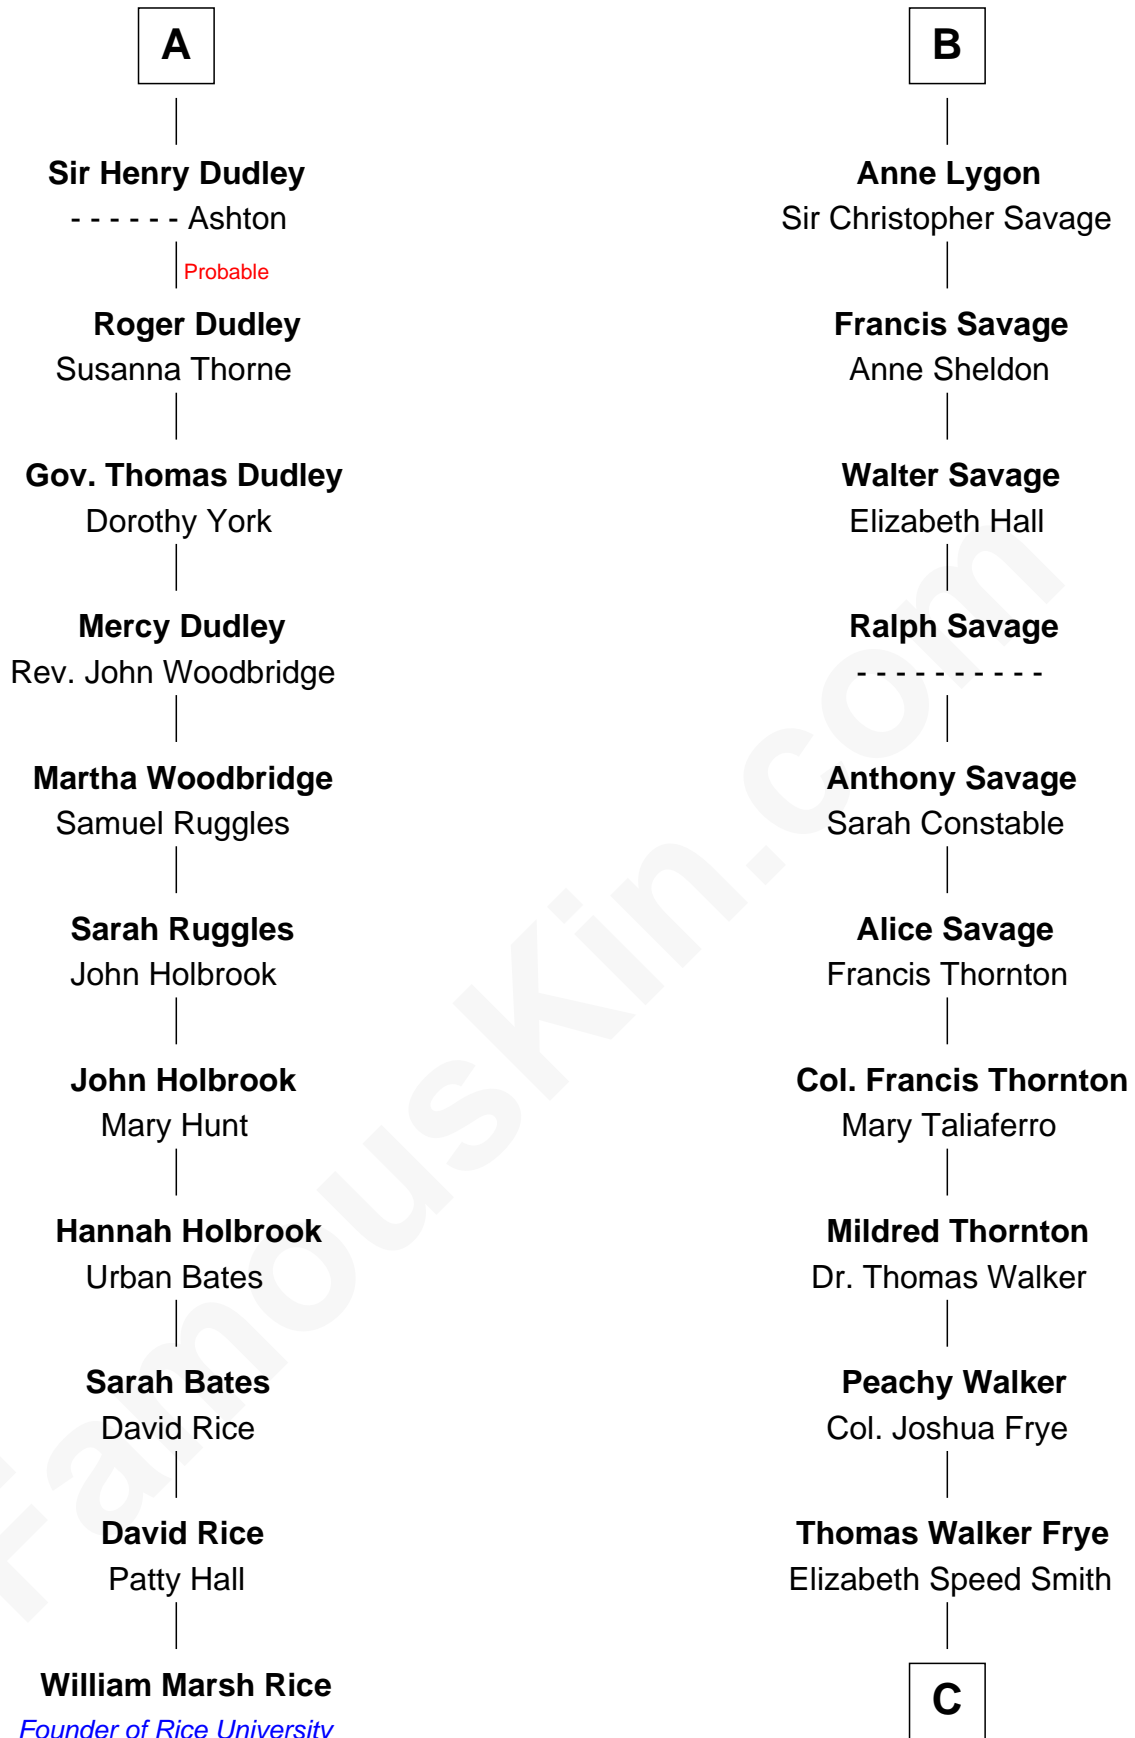

**FamousKin.com**  
**Relationship Chart of**  
**William Marsh Rice**  
*Founder of Rice University*

17th cousin 3 times removed of

**Adlai Stevenson II**  
*31st Governor of Illinois*

C

**Mary Peachy Frye**  
Rev. Lewis Warner Green

**Letitia Green**  
Adlai Ewing Stevenson

**Lewis Green Stevenson**  
Helen Louise Davis

**Adlai Stevenson II**  
*31st Governor of Illinois*