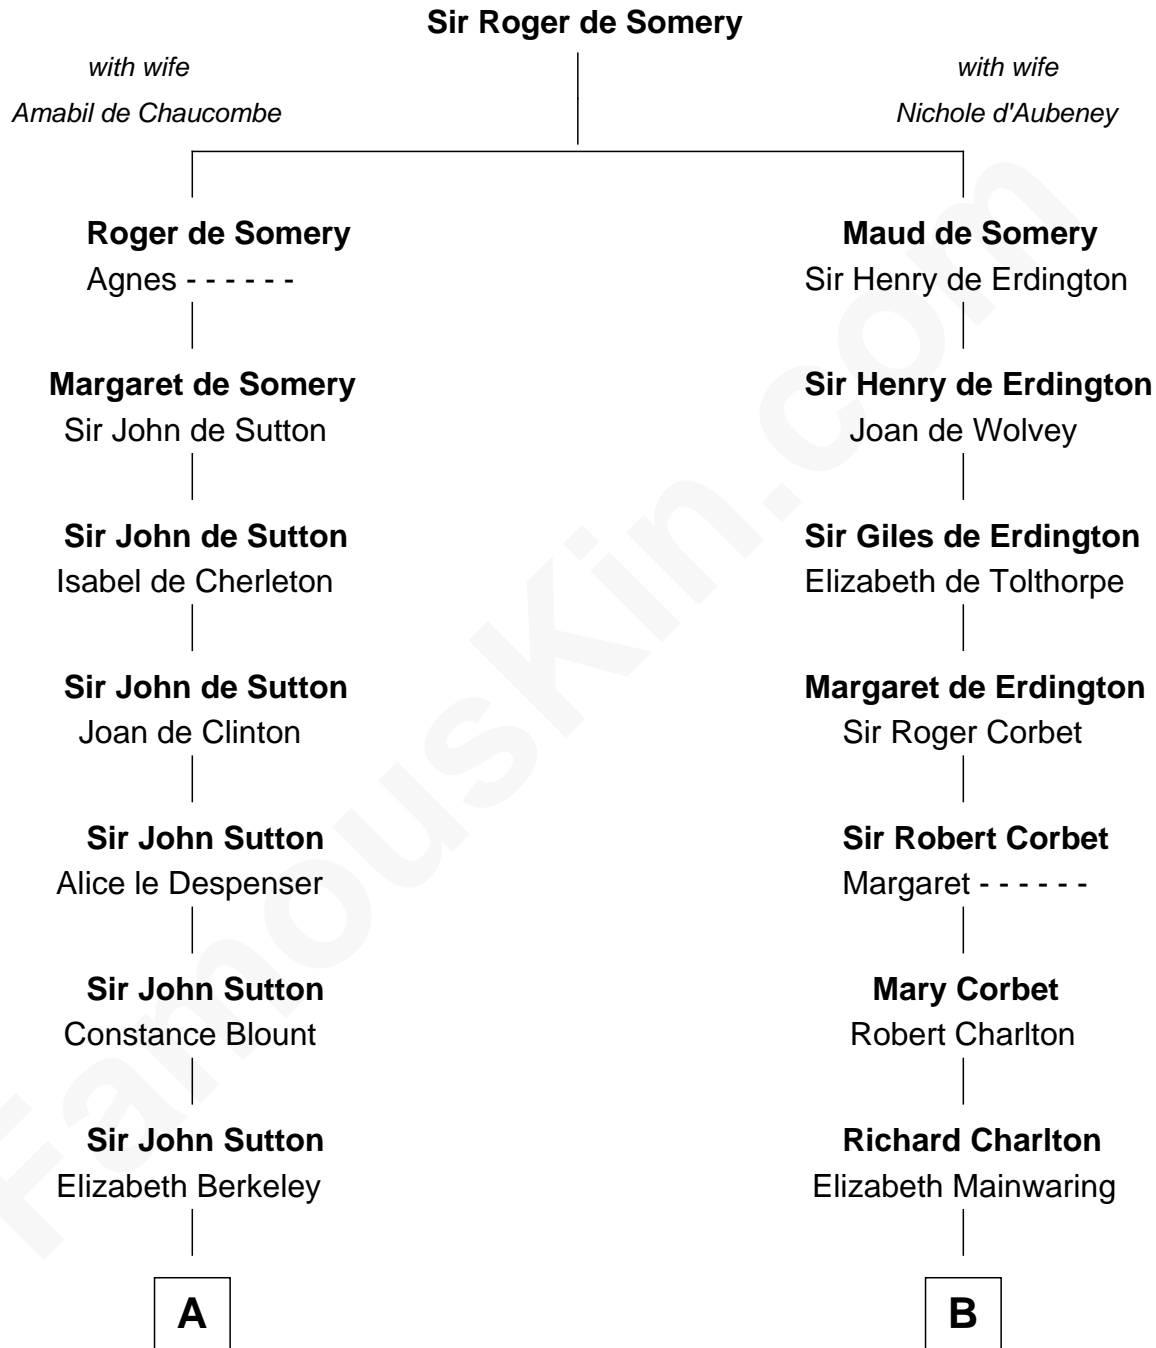

FamousKin.com Relationship Chart of

William Marsh Rice

Founder of Rice University

19th cousin 1 time removed of

Norman Rockwell

American Artist

C

Hannah Holbrook

Urban Bates

Sarah Bates

David Rice

David Rice

Patty Hall

William Marsh Rice

Founder of Rice University

D