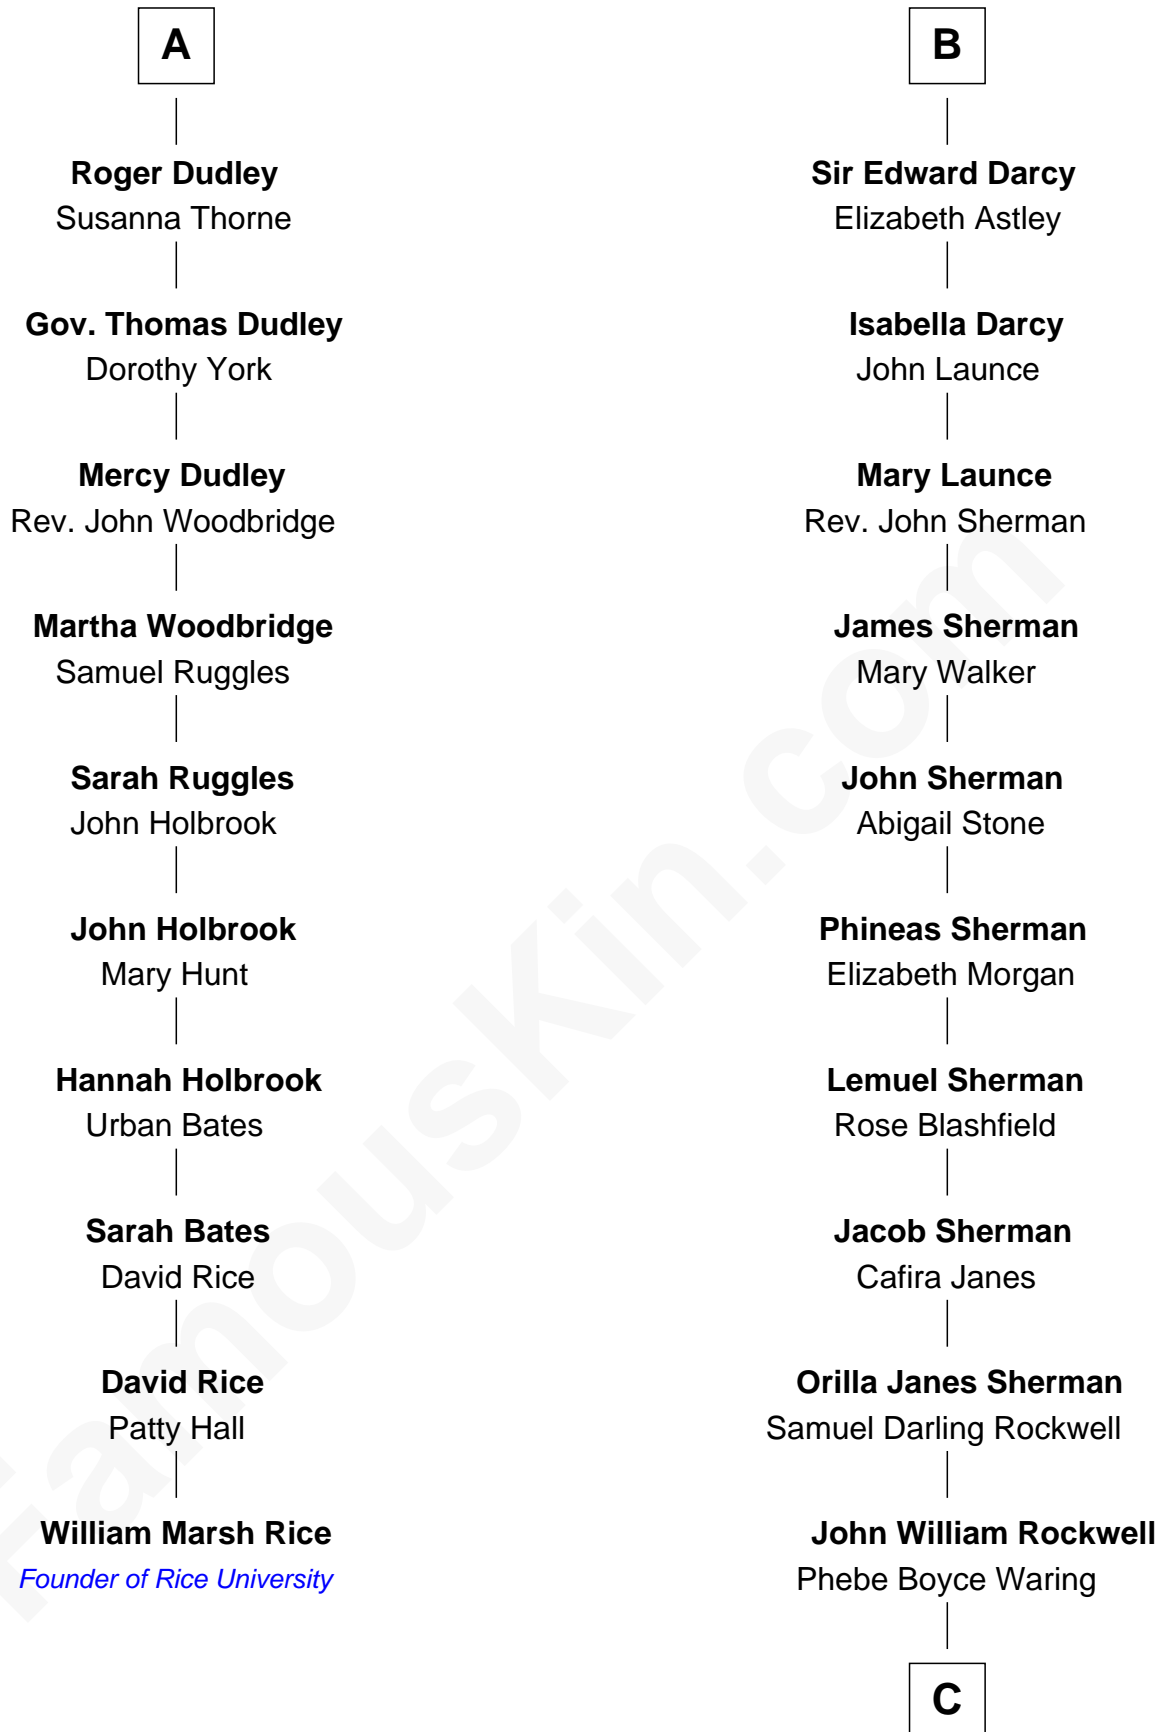

FamousKin.com Relationship Chart of

William Marsh Rice

Founder of Rice University

16th cousin 2 times removed of

Norman Rockwell

American Artist

Sir Reynold de Grey

Eleanor le Strange

Sir Reynold Grey

Margaret de Ros

Margaret Grey

Sir William Bonville

William Bonville

Elizabeth Harington

William Bonville

Katherine Neville

Margaret Bourchier

Sir Thomas Bryan

Elizabeth Bryan

Sir Nicholas Carew

Mary Carew

Sir Arthur Darcy

B

C

—
Jarvis Waring Rockwell

Anne Mary Hill

—
Norman Rockwell

American Artist

FamousKin.com