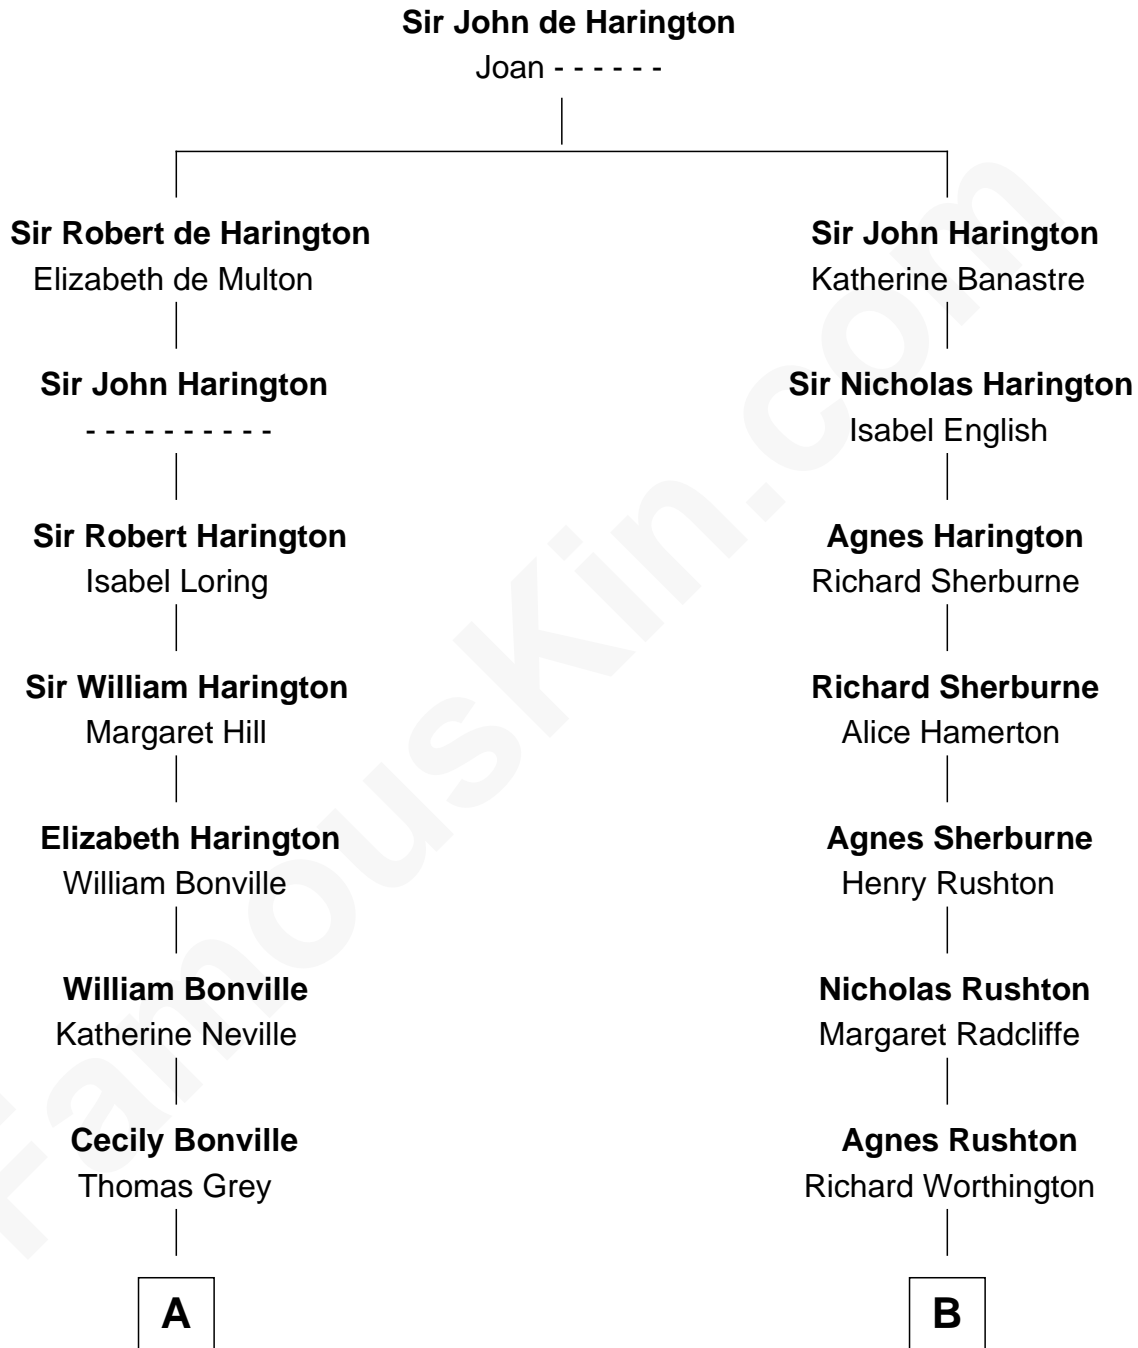

**FamousKin.com**  
**Relationship Chart of**  
**William Marsh Rice**  
*Founder of Rice University*

18th cousin 2 times removed of

**Norman Rockwell**  
*American Artist*

**C**

**David Rice**

Patty Hall

**William Marsh Rice**

*Founder of Rice University*

**D**

**Jarvis Augustus Waring**

Nancy Odell Boyce

**Phebe Boyce Waring**

John William Rockwell

**Jarvis Waring Rockwell**

Anne Mary Hill

**Norman Rockwell**

*American Artist*

FamousKin.com