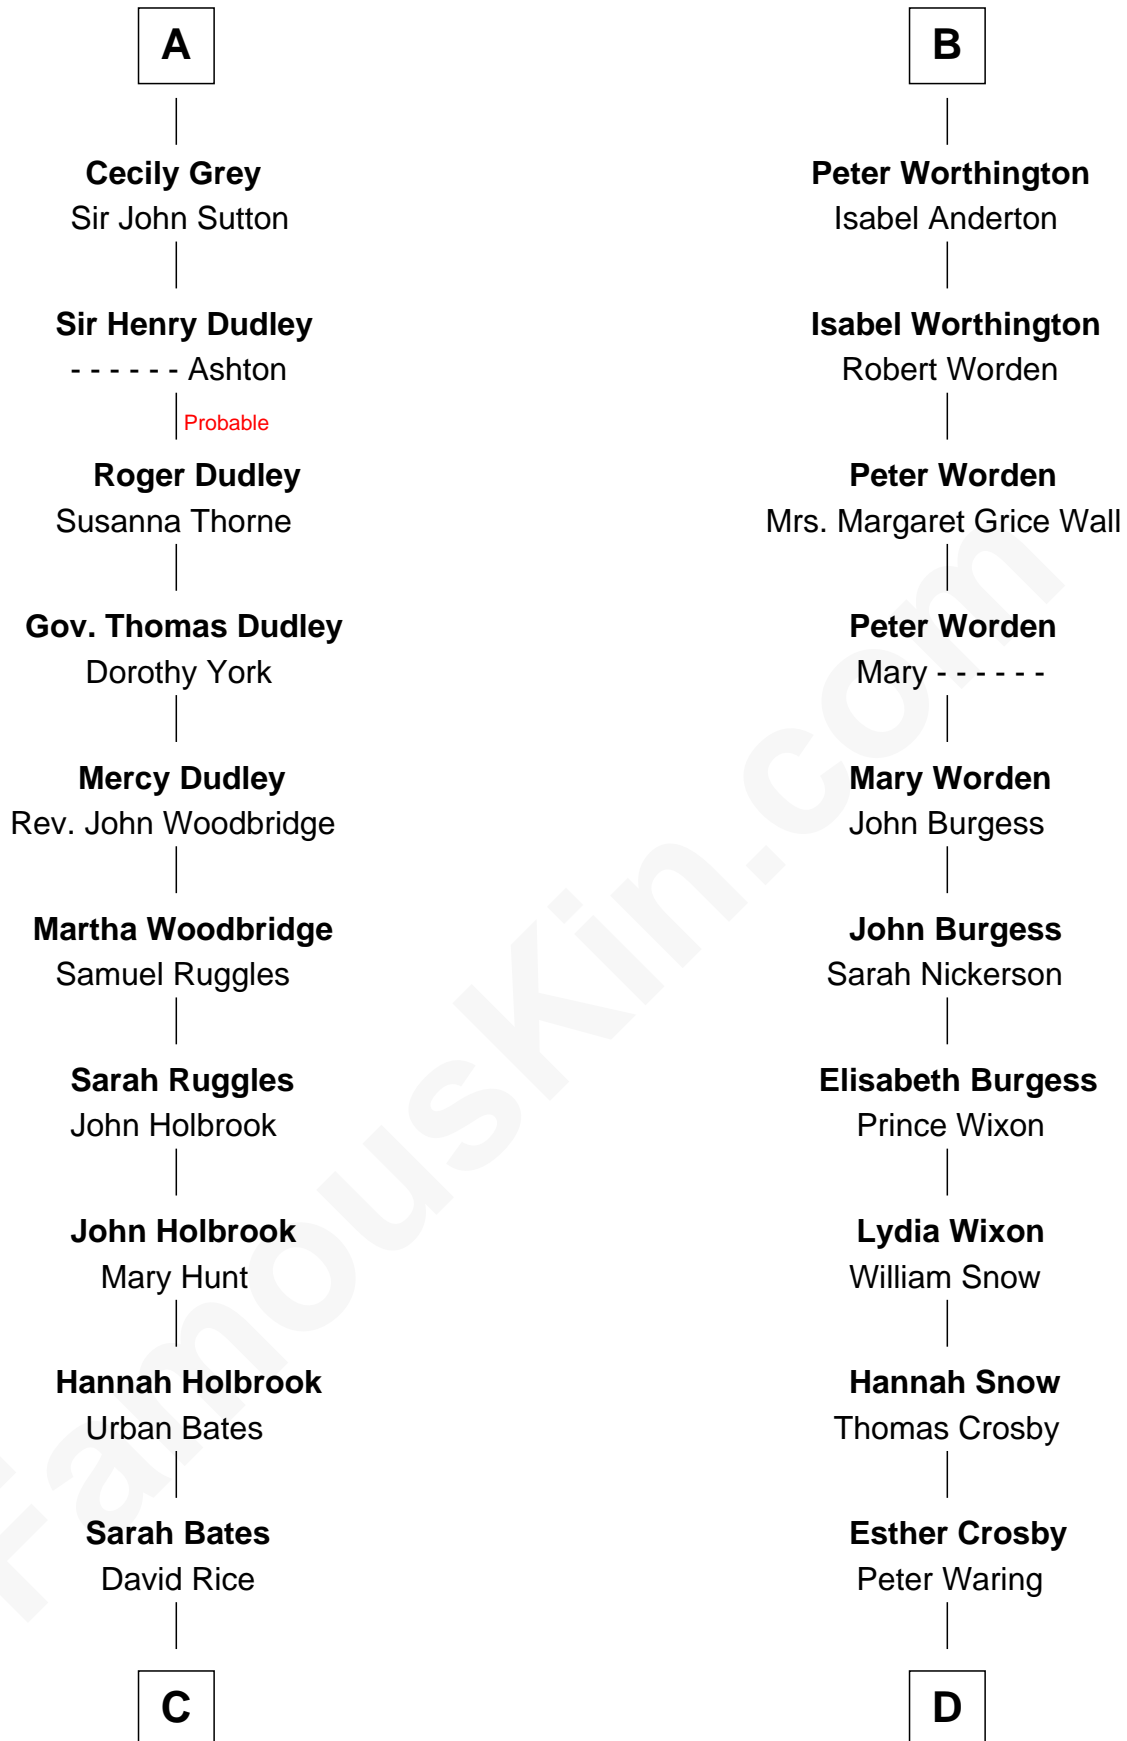

**FamousKin.com**  
**Relationship Chart of**  
**William Marsh Rice**  
*Founder of Rice University*

18th cousin 2 times removed of

**Norman Rockwell**  
*American Artist*

**C**

**David Rice**

Patty Hall

**William Marsh Rice**

*Founder of Rice University*

**D**

**Jarvis Augustus Waring**

Nancy Odell Boyce

**Phebe Boyce Waring**

John William Rockwell

**Jarvis Waring Rockwell**

Anne Mary Hill

**Norman Rockwell**

*American Artist*

FamousKin.com