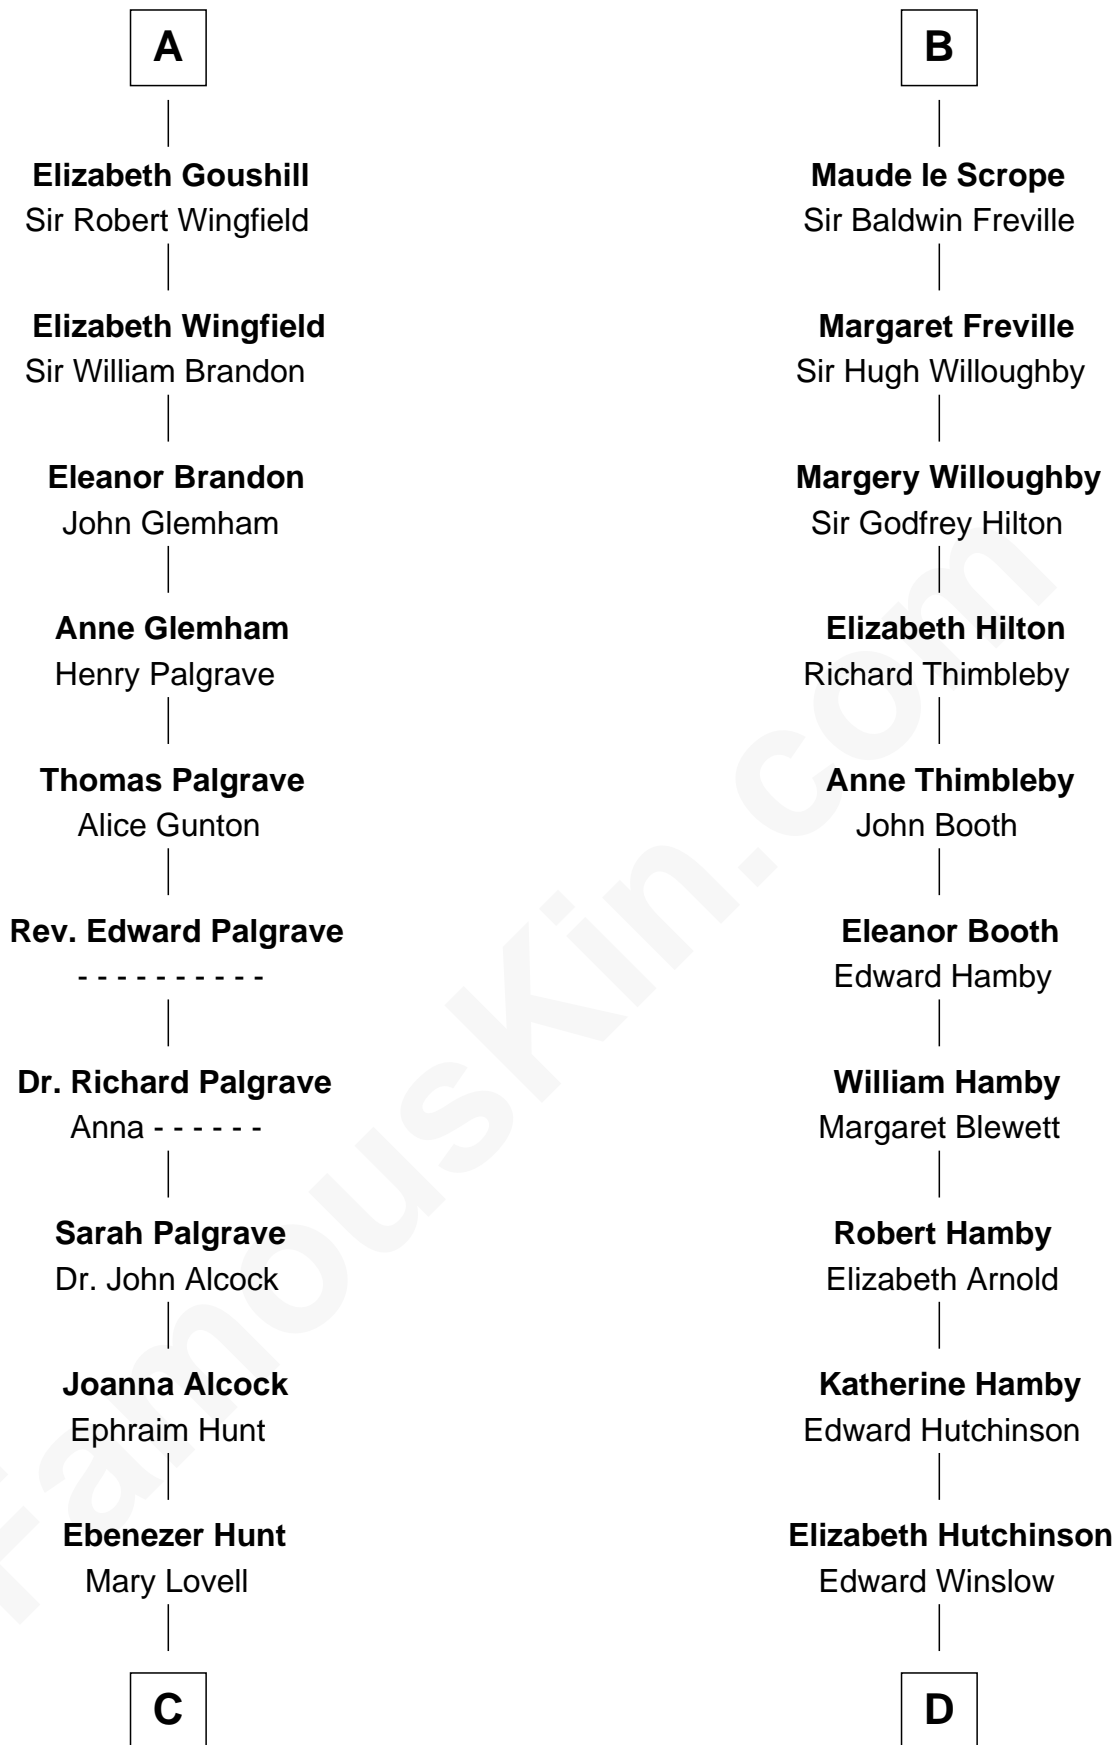

FamousKin.com Relationship Chart of

William Marsh Rice

Founder of Rice University

20th cousin 1 time removed of

Nicholas Gilman

Signer of the U.S. Constitution

C

Mary Hunt
John Holbrook

Hannah Holbrook
Urban Bates

Sarah Bates
David Rice

David Rice
Patty Hall

William Marsh Rice
Founder of Rice University

D

Anna Winslow
John Taylor

Rev. John Taylor
Elizabeth Rogers

Ann Taylor
Nicholas Gilman