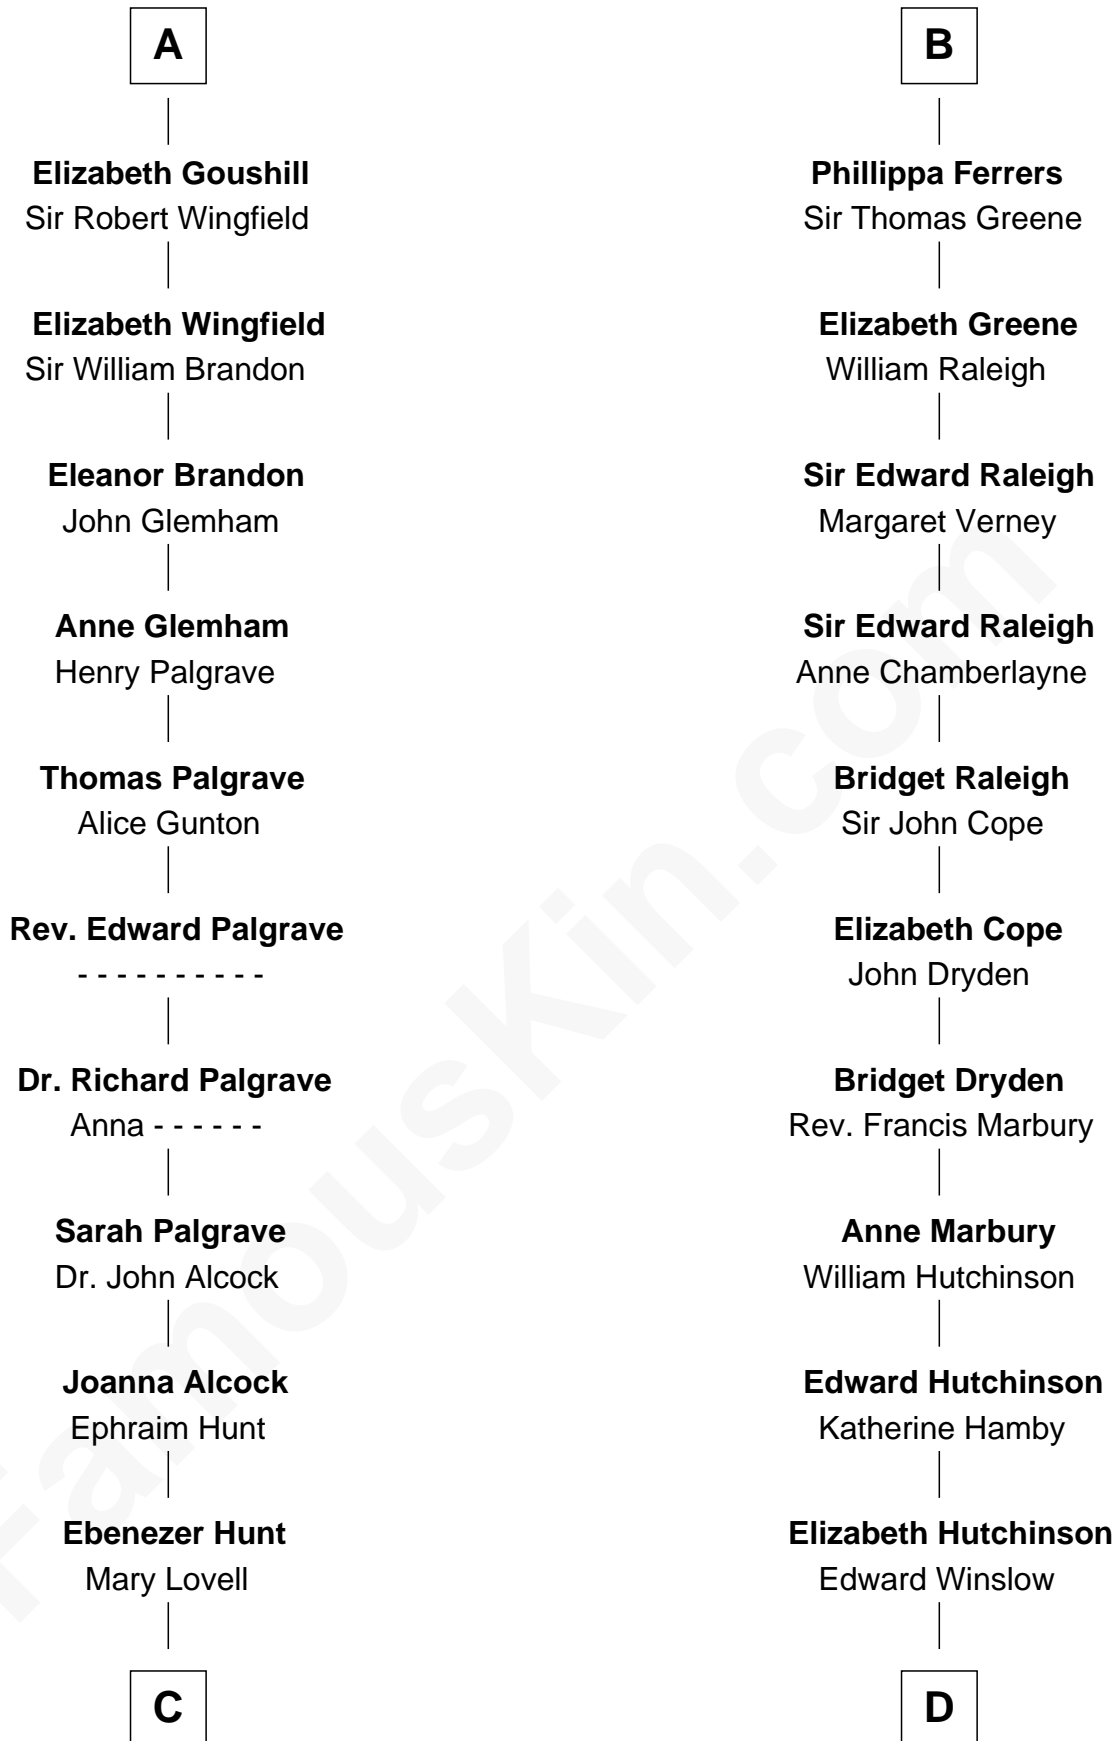

# FamousKin.com Relationship Chart of

**William Marsh Rice**

*Founder of Rice University*

20th cousin 1 time removed of

**Nicholas Gilman**

*Signer of the U.S. Constitution*

**Sir Robert II de Quincy**

Hawise of Chester

**C**

**Mary Hunt**

John Holbrook

**Hannah Holbrook**

Urban Bates

**Sarah Bates**

David Rice

**David Rice**

Patty Hall

**William Marsh Rice**

*Founder of Rice University*

**D**

**Anna Winslow**

John Taylor

**Rev. John Taylor**

Elizabeth Rogers