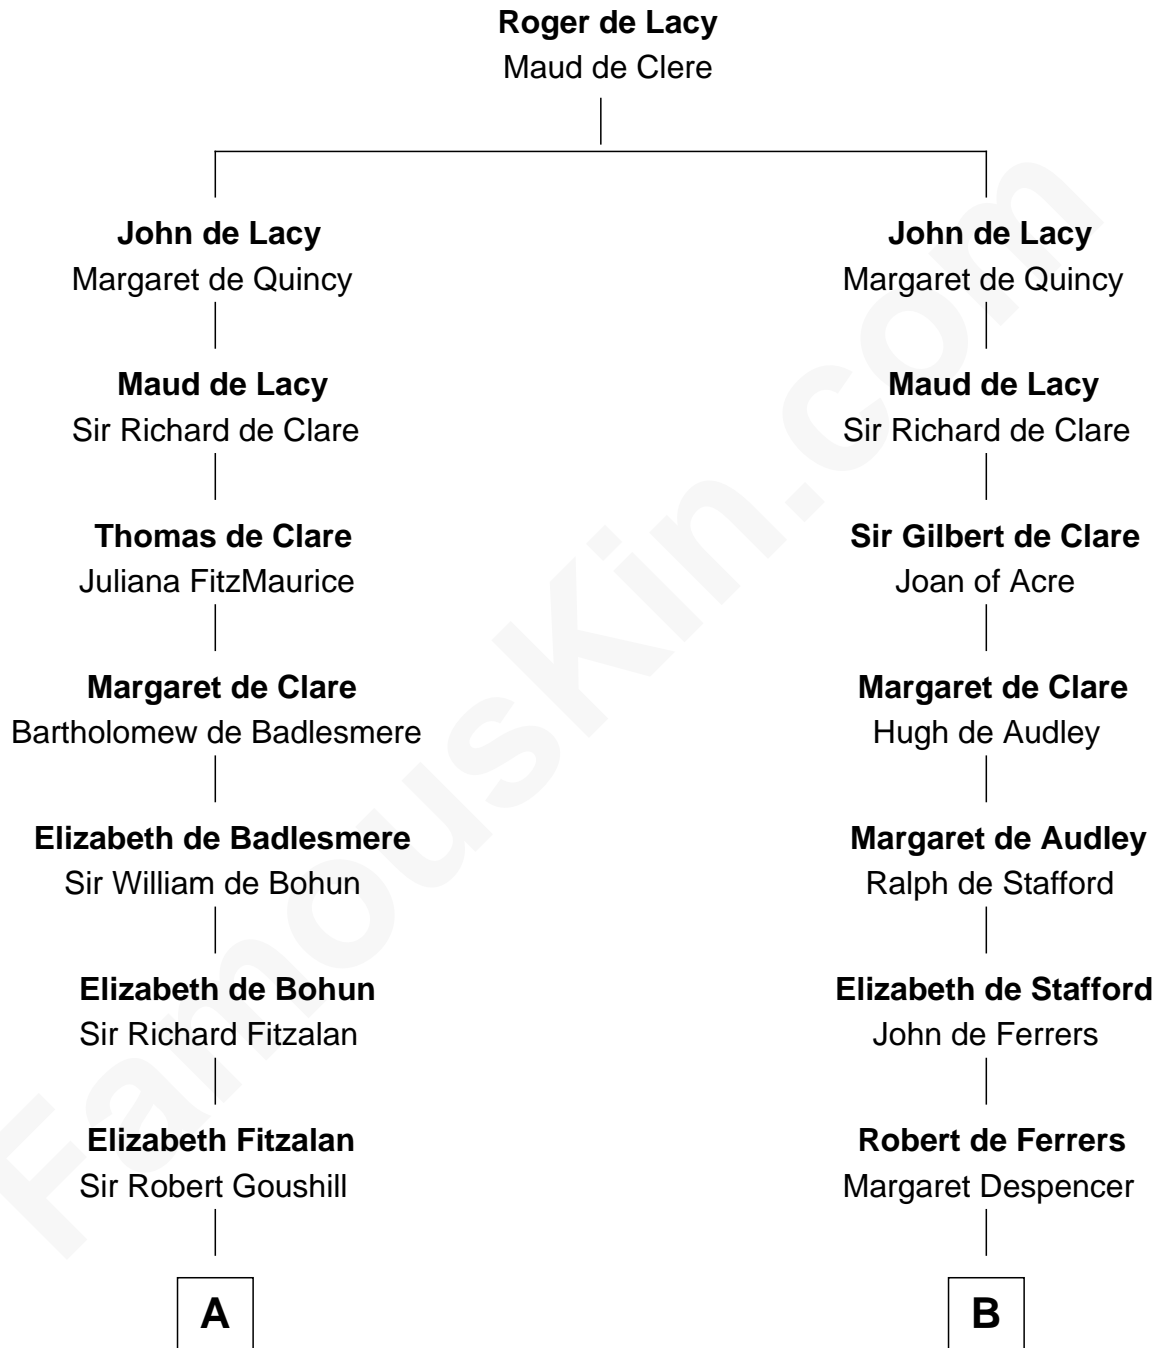

FamousKin.com Relationship Chart of

William Marsh Rice

Founder of Rice University

20th cousin 1 time removed of

Nicholas Gilman

Signer of the U.S. Constitution

C

Mary Hunt
John Holbrook

Hannah Holbrook
Urban Bates

Sarah Bates
David Rice

David Rice
Patty Hall

William Marsh Rice
Founder of Rice University

D

Anna Winslow
John Taylor

Rev. John Taylor
Elizabeth Rogers

Ann Taylor
Nicholas Gilman