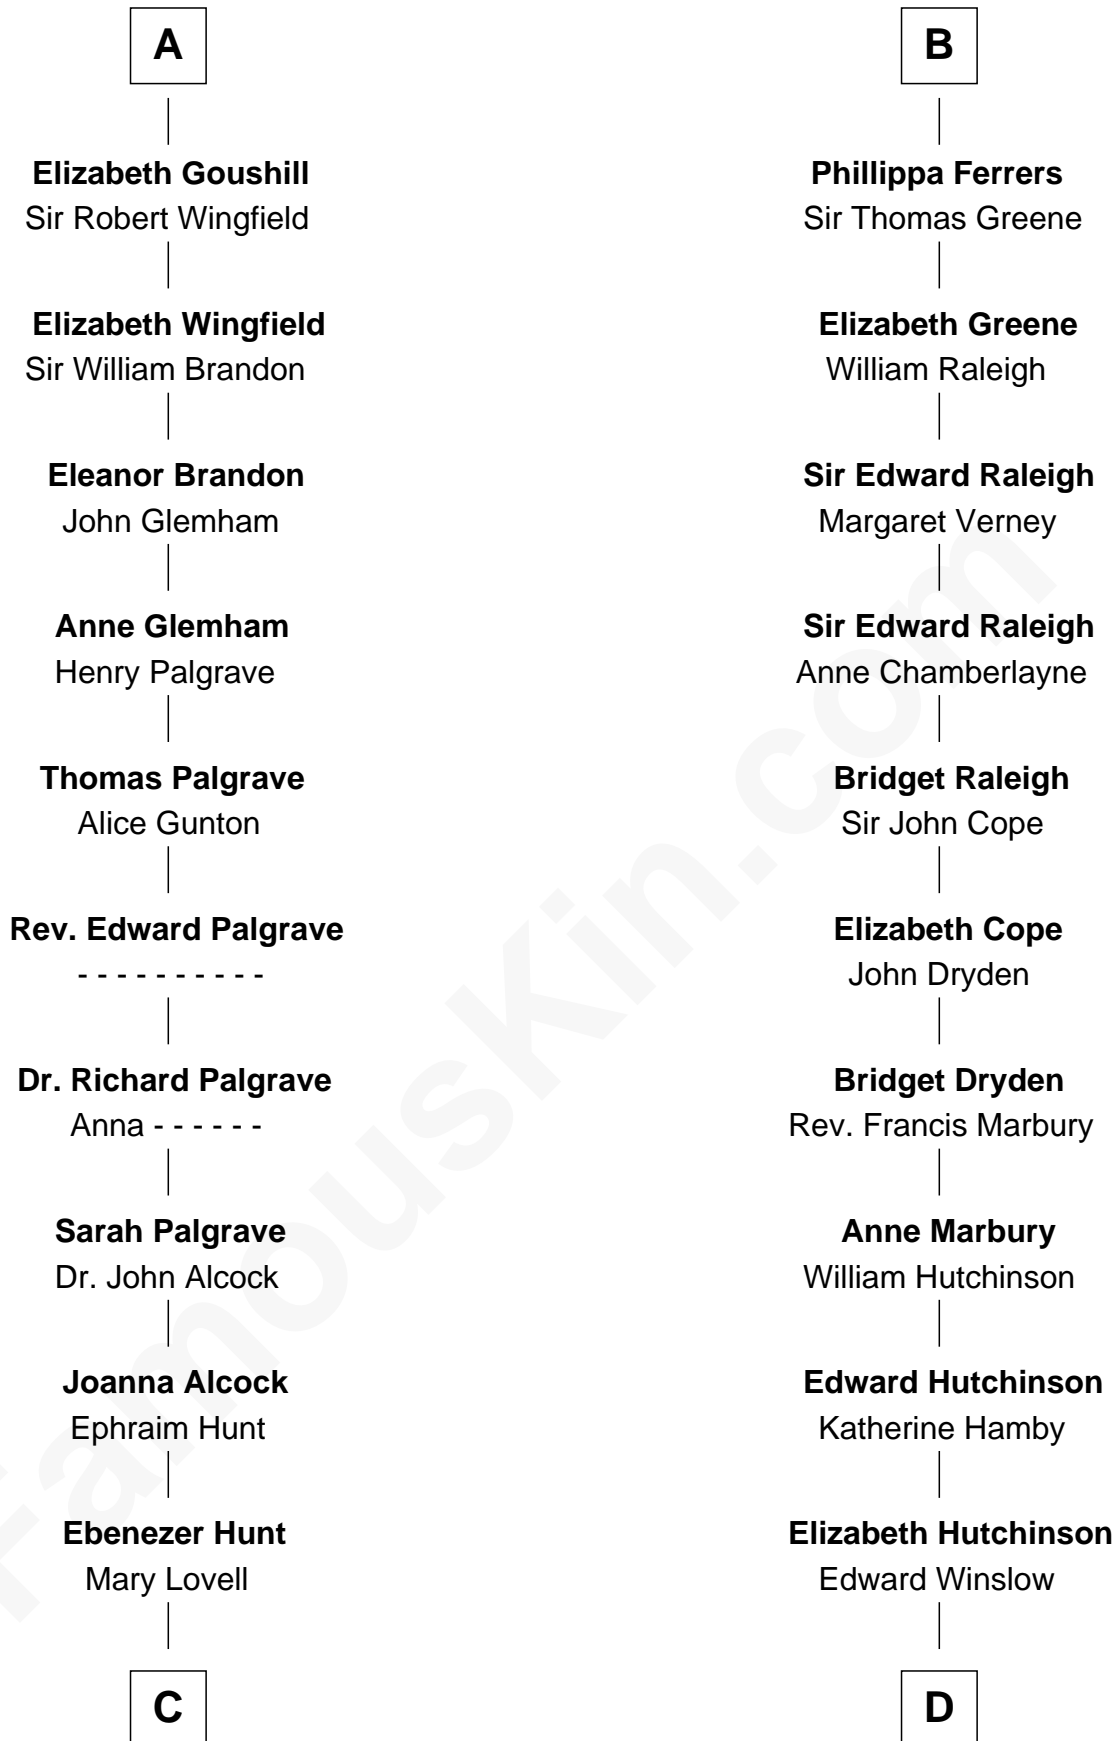

FamousKin.com Relationship Chart of

William Marsh Rice

Founder of Rice University

20th cousin 1 time removed of

Nicholas Gilman

Signer of the U.S. Constitution

C

Mary Hunt
John Holbrook

Hannah Holbrook
Urban Bates

Sarah Bates
David Rice

David Rice
Patty Hall

William Marsh Rice
Founder of Rice University

D

Anna Winslow
John Taylor

Rev. John Taylor
Elizabeth Rogers

Ann Taylor
Nicholas Gilman