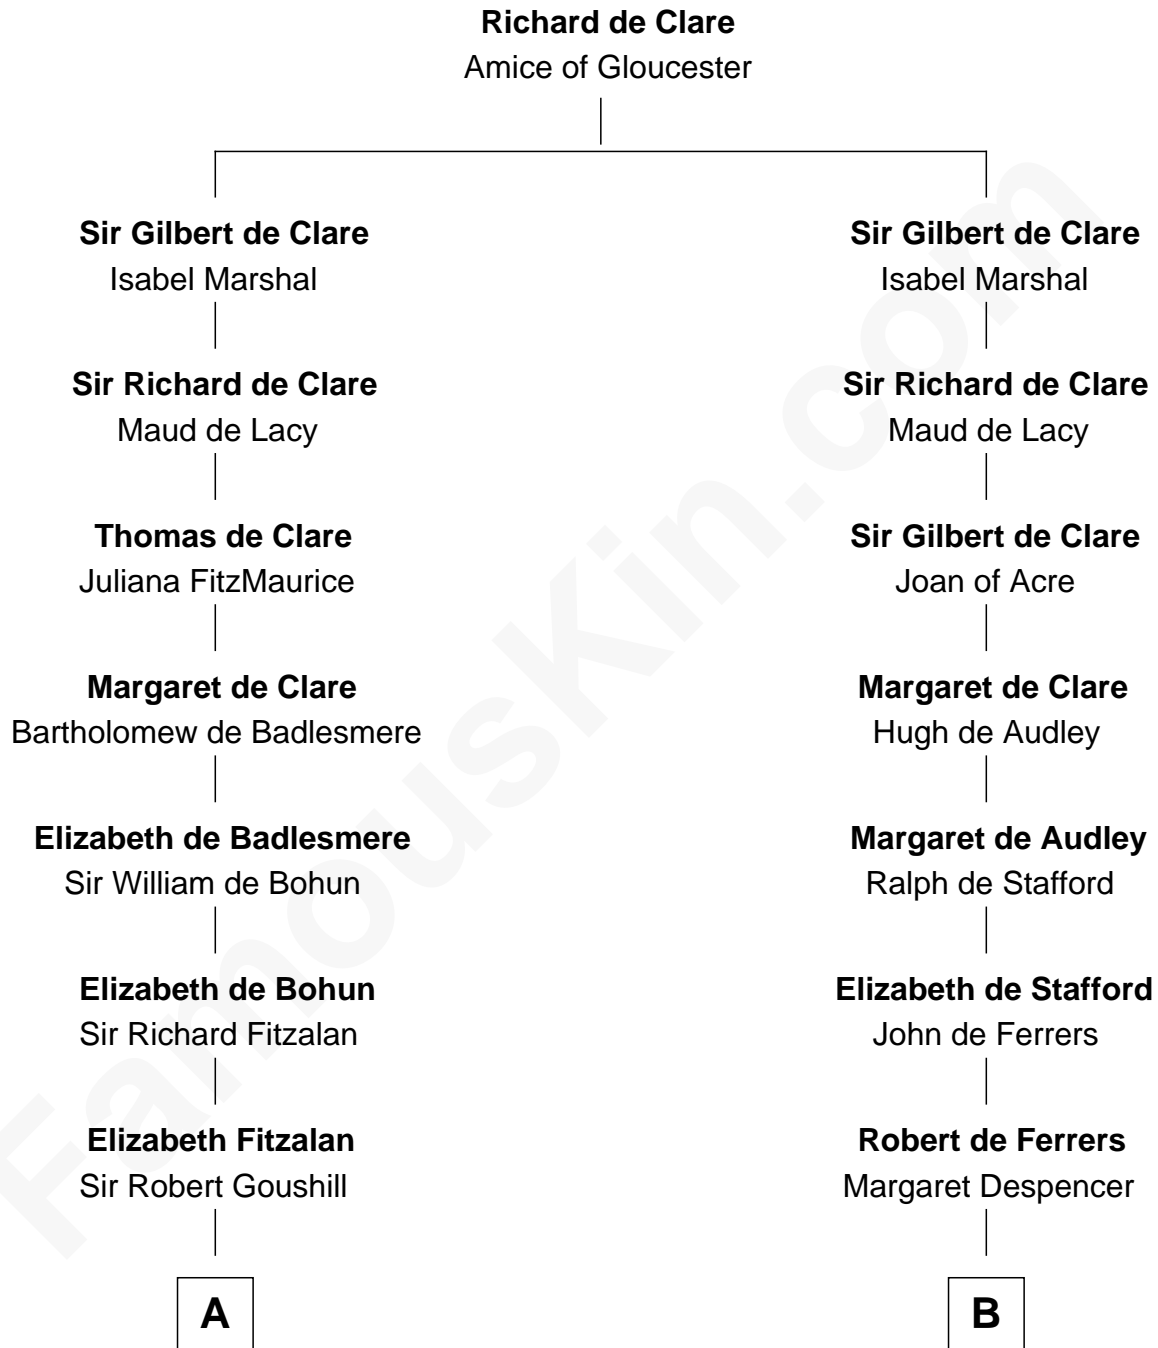

# FamousKin.com Relationship Chart of

**William Marsh Rice**

*Founder of Rice University*

20th cousin 1 time removed of

**Nicholas Gilman**

*Signer of the U.S. Constitution*

**C**

**Mary Hunt**  
John Holbrook

**Hannah Holbrook**  
Urban Bates

**Sarah Bates**  
David Rice

**David Rice**  
Patty Hall

**William Marsh Rice**  
*Founder of Rice University*

**D**

**Anna Winslow**  
John Taylor

**Rev. John Taylor**  
Elizabeth Rogers

**Ann Taylor**  
Nicholas Gilman

**Nicholas Gilman**  
*Signer of the U.S. Constitution*