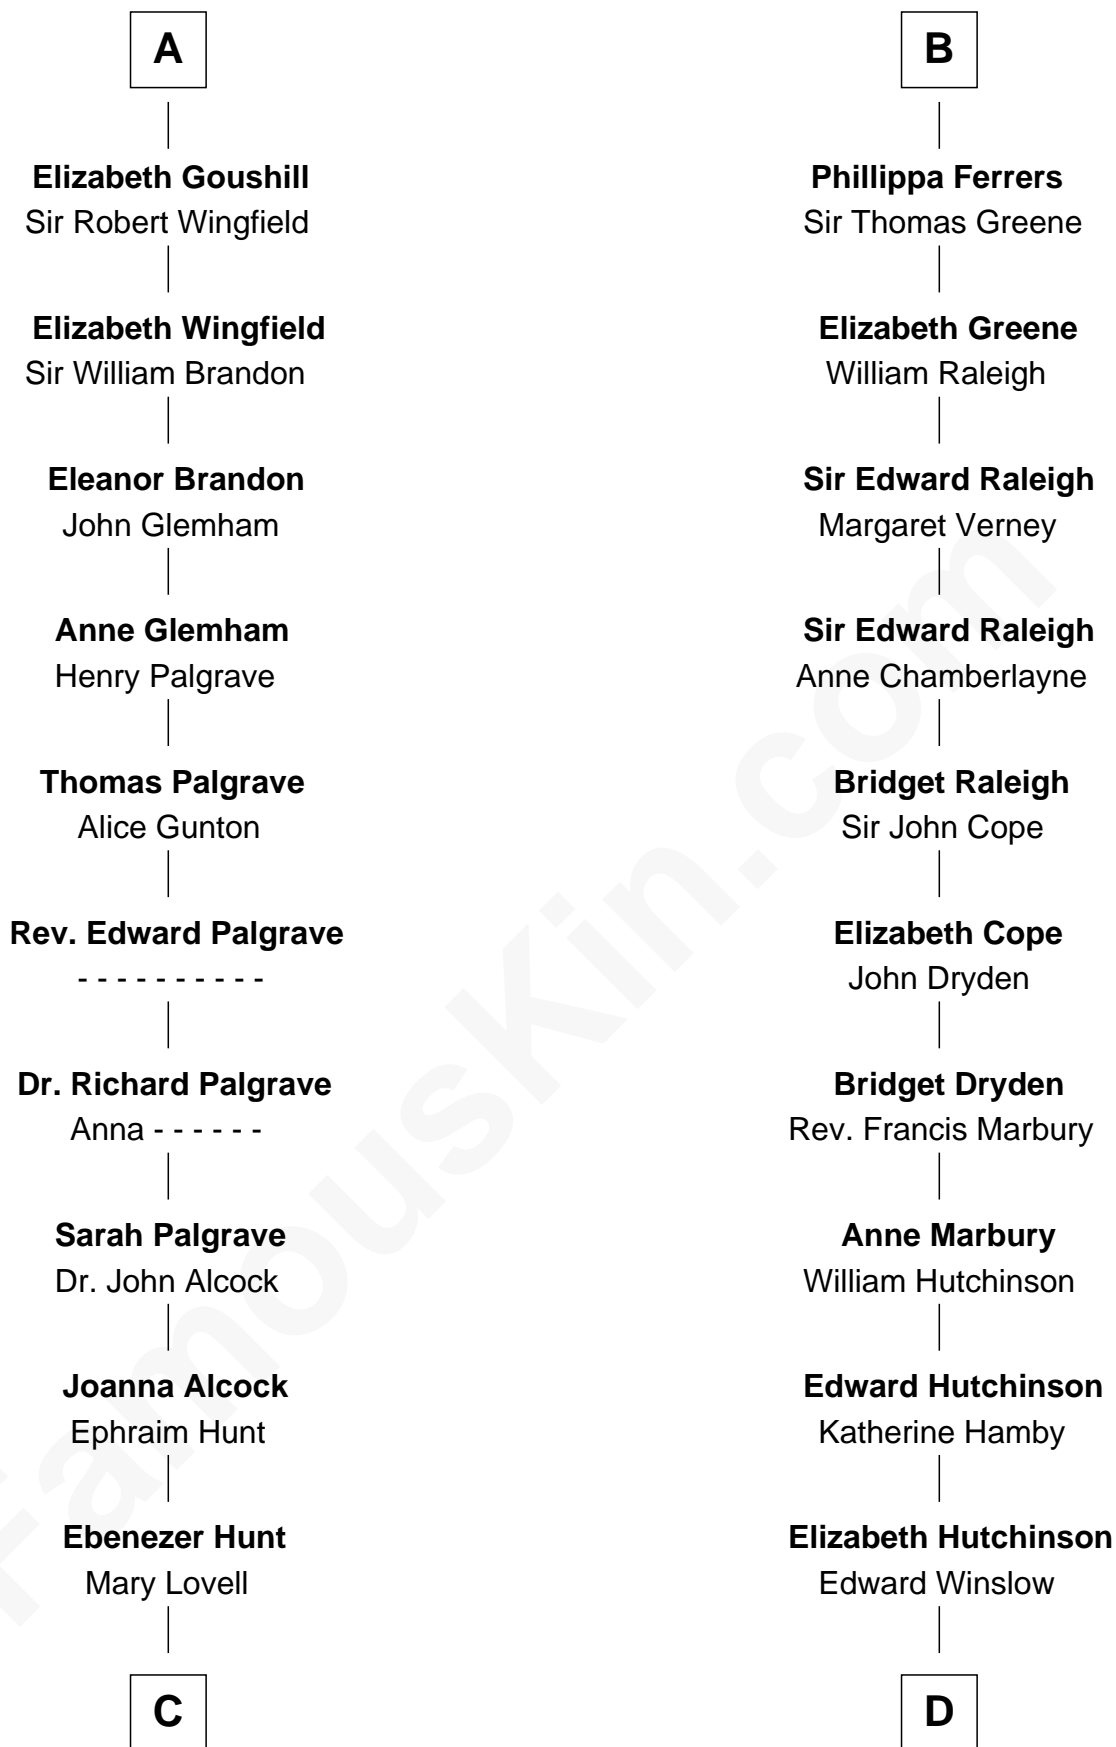

# FamousKin.com Relationship Chart of

**William Marsh Rice**

*Founder of Rice University*

20th cousin 1 time removed of

**Nicholas Gilman**

*Signer of the U.S. Constitution*

**C**

**Mary Hunt**  
John Holbrook

**Hannah Holbrook**  
Urban Bates

**Sarah Bates**  
David Rice

**David Rice**  
Patty Hall

**William Marsh Rice**  
*Founder of Rice University*

**D**

**Anna Winslow**  
John Taylor

**Rev. John Taylor**  
Elizabeth Rogers

**Ann Taylor**  
Nicholas Gilman

**Nicholas Gilman**  
*Signer of the U.S. Constitution*