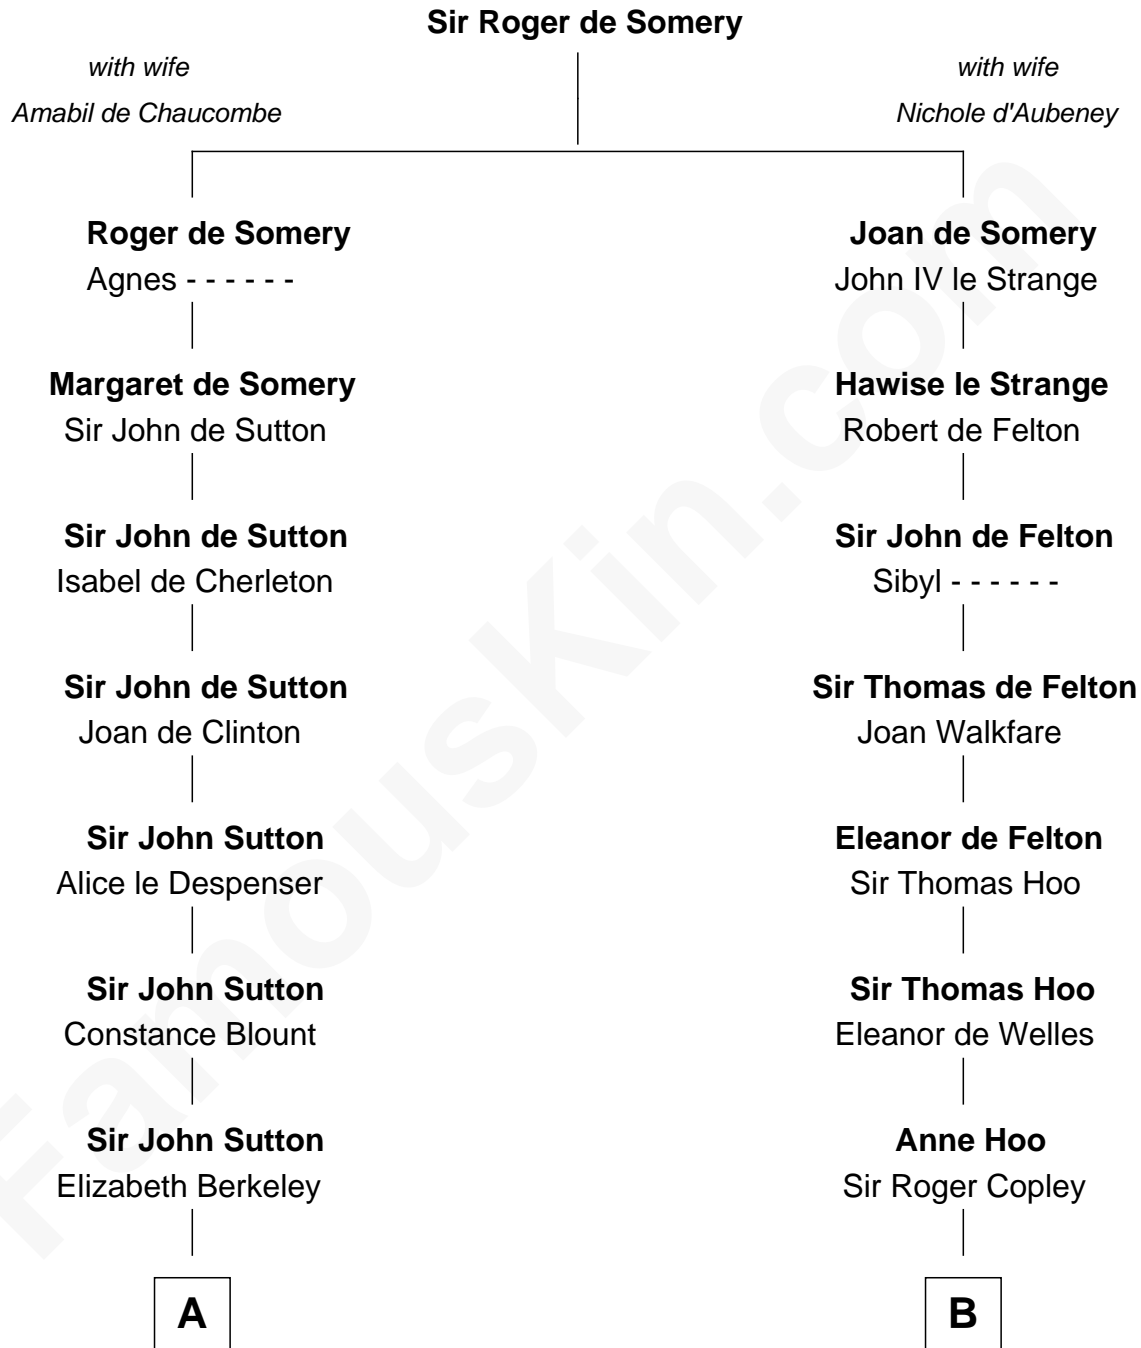

FamousKin.com
Relationship Chart of
William Marsh Rice
Founder of Rice University

20th cousin 1 time removed of

Liz Claiborne

Fashion Designer and Founder of Liz Claiborne Inc.

C

Hannah Holbrook

Urban Bates

Sarah Bates

David Rice

David Rice

Patty Hall

William Marsh Rice

Founder of Rice University

D

William Charles Cole Claiborne