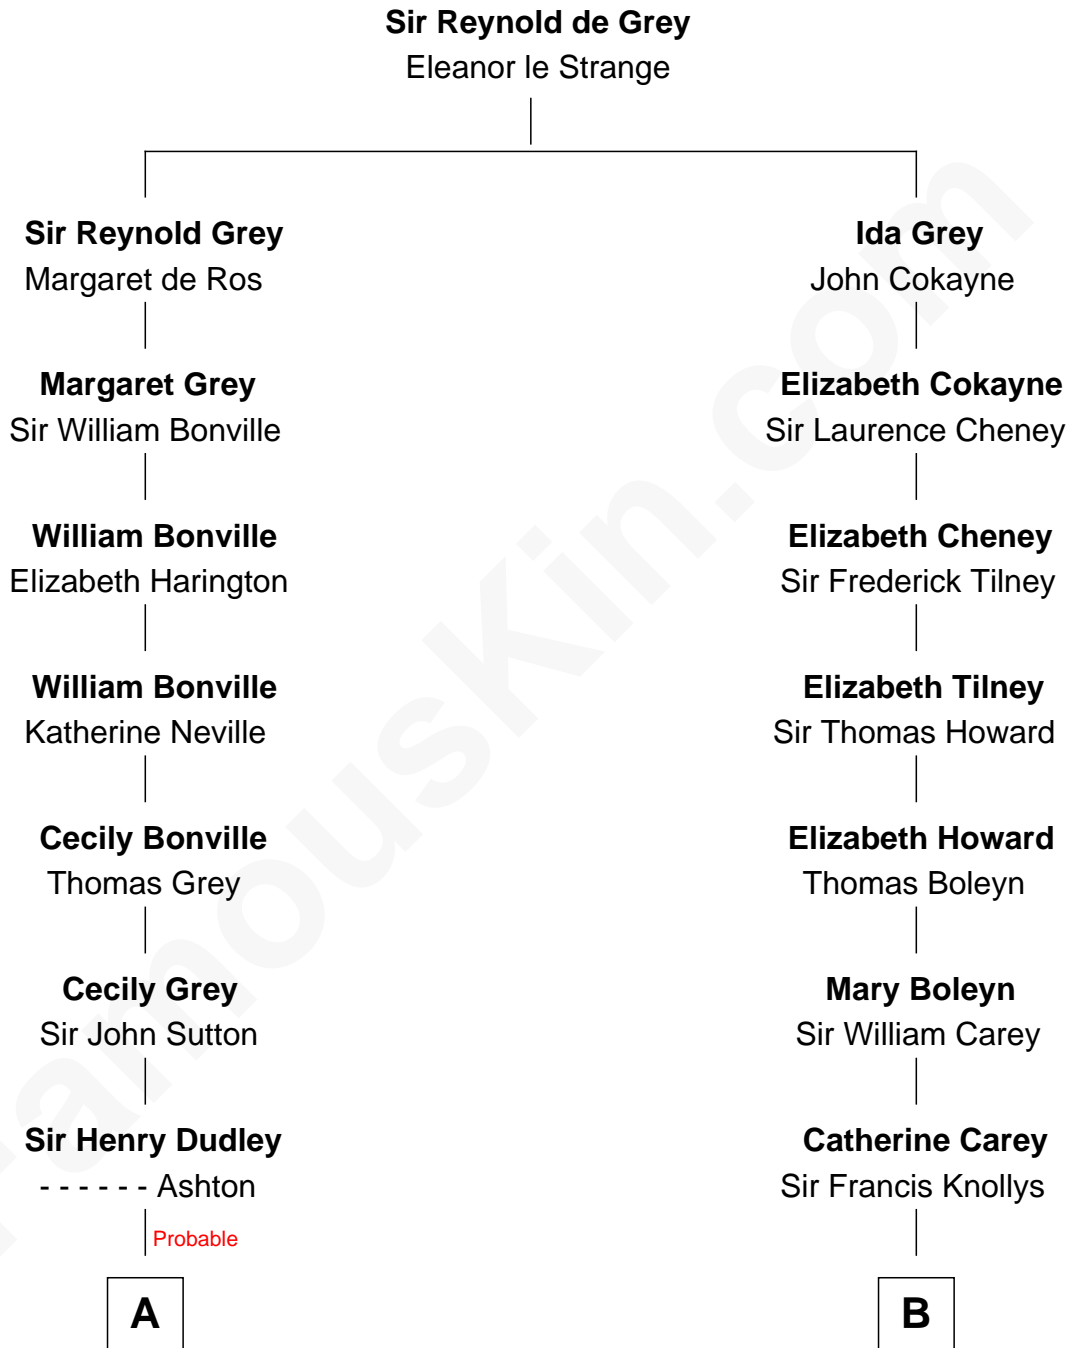

FamousKin.com
Relationship Chart of
William Marsh Rice
Founder of Rice University

16th cousin 2 times removed of

Liz Claiborne

Fashion Designer and Founder of Liz Claiborne Inc.

C

—
Omer Villere Claiborne
Carolyn Louise Fenner

—
Liz Claiborne
Found of Liz Claiborne Inc.

FamousKin.com