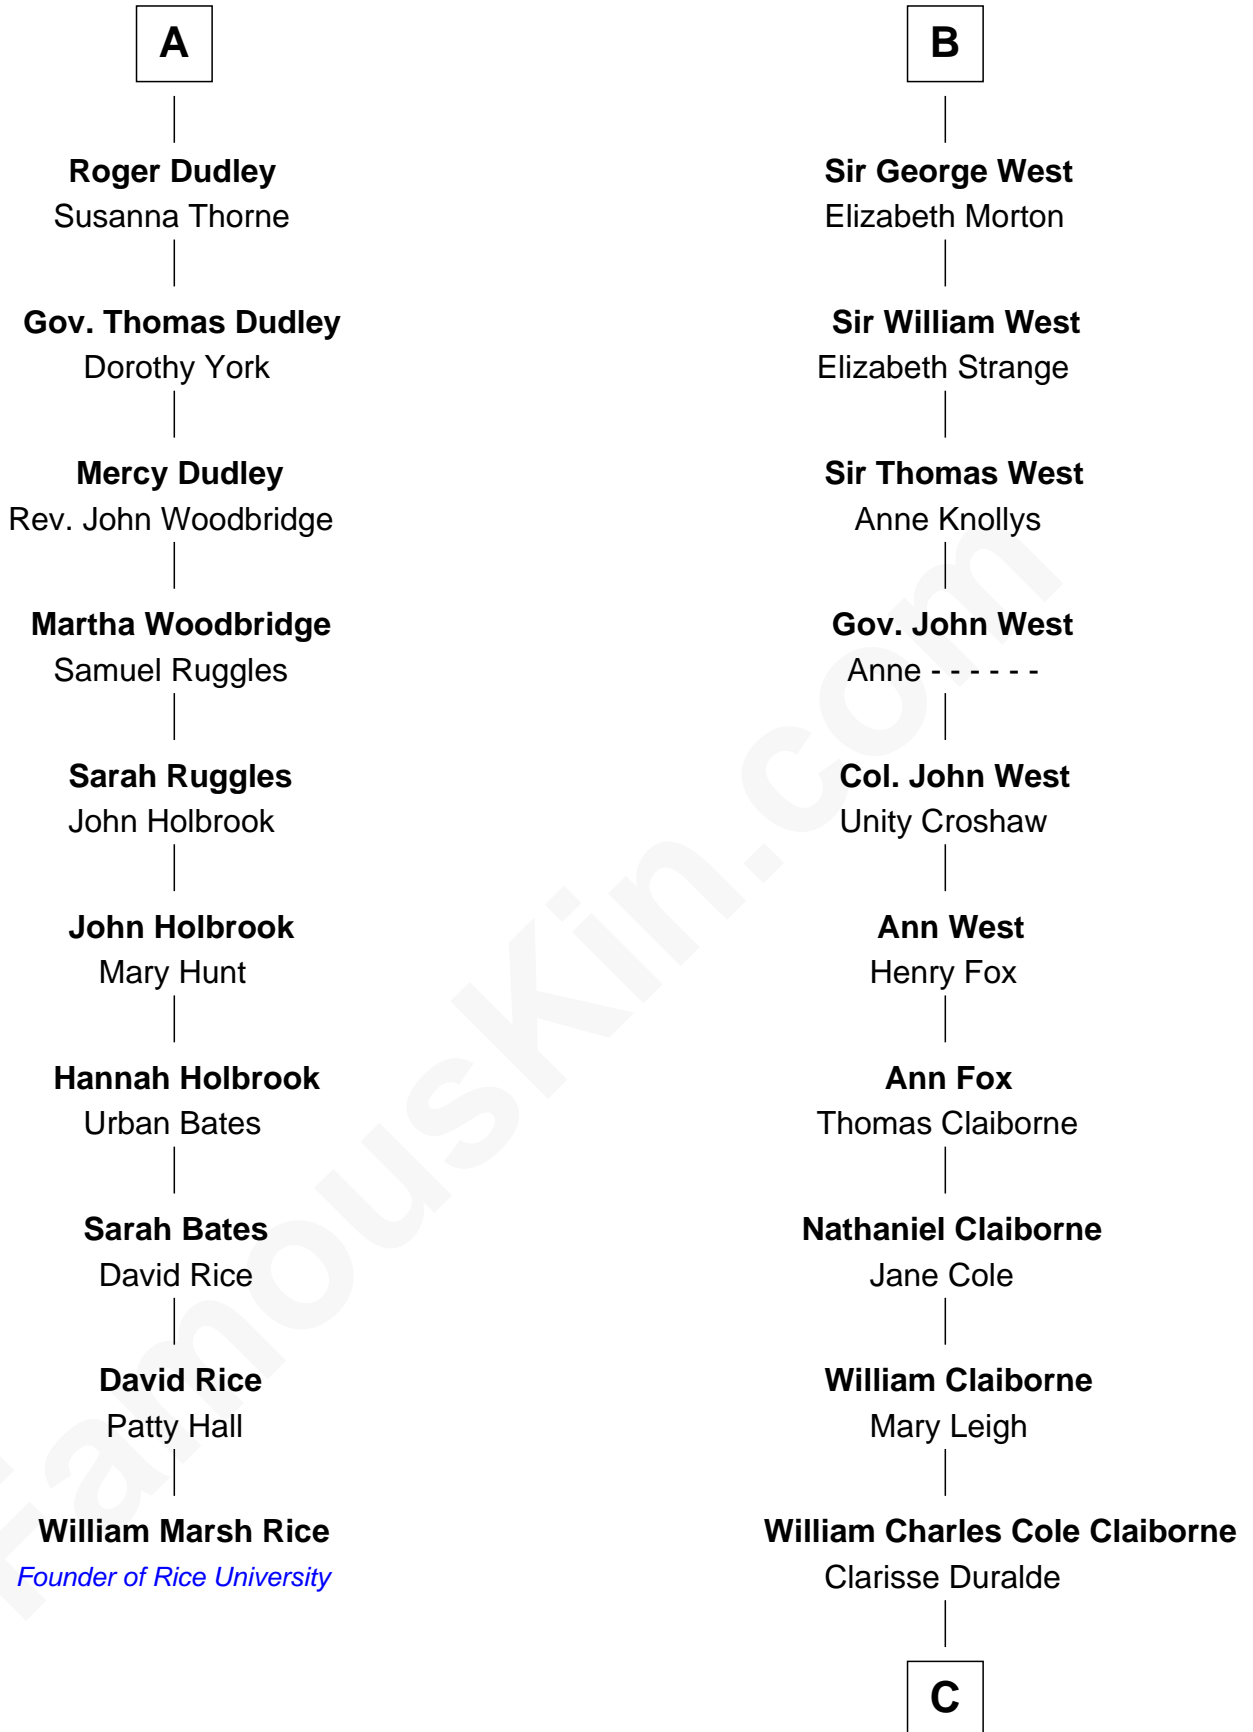

FamousKin.com
Relationship Chart of
William Marsh Rice
Founder of Rice University

16th cousin 4 times removed of

Liz Claiborne

Fashion Designer and Founder of Liz Claiborne Inc.

C

William Charles Cole Claiborne

Louise de Balathier

Fernand Claiborne

Marie Louise Villeré

Omer Villere Claiborne

Carolyn Louise Fenner

Liz Claiborne

Found of Liz Claiborne Inc.

FamousKin.com