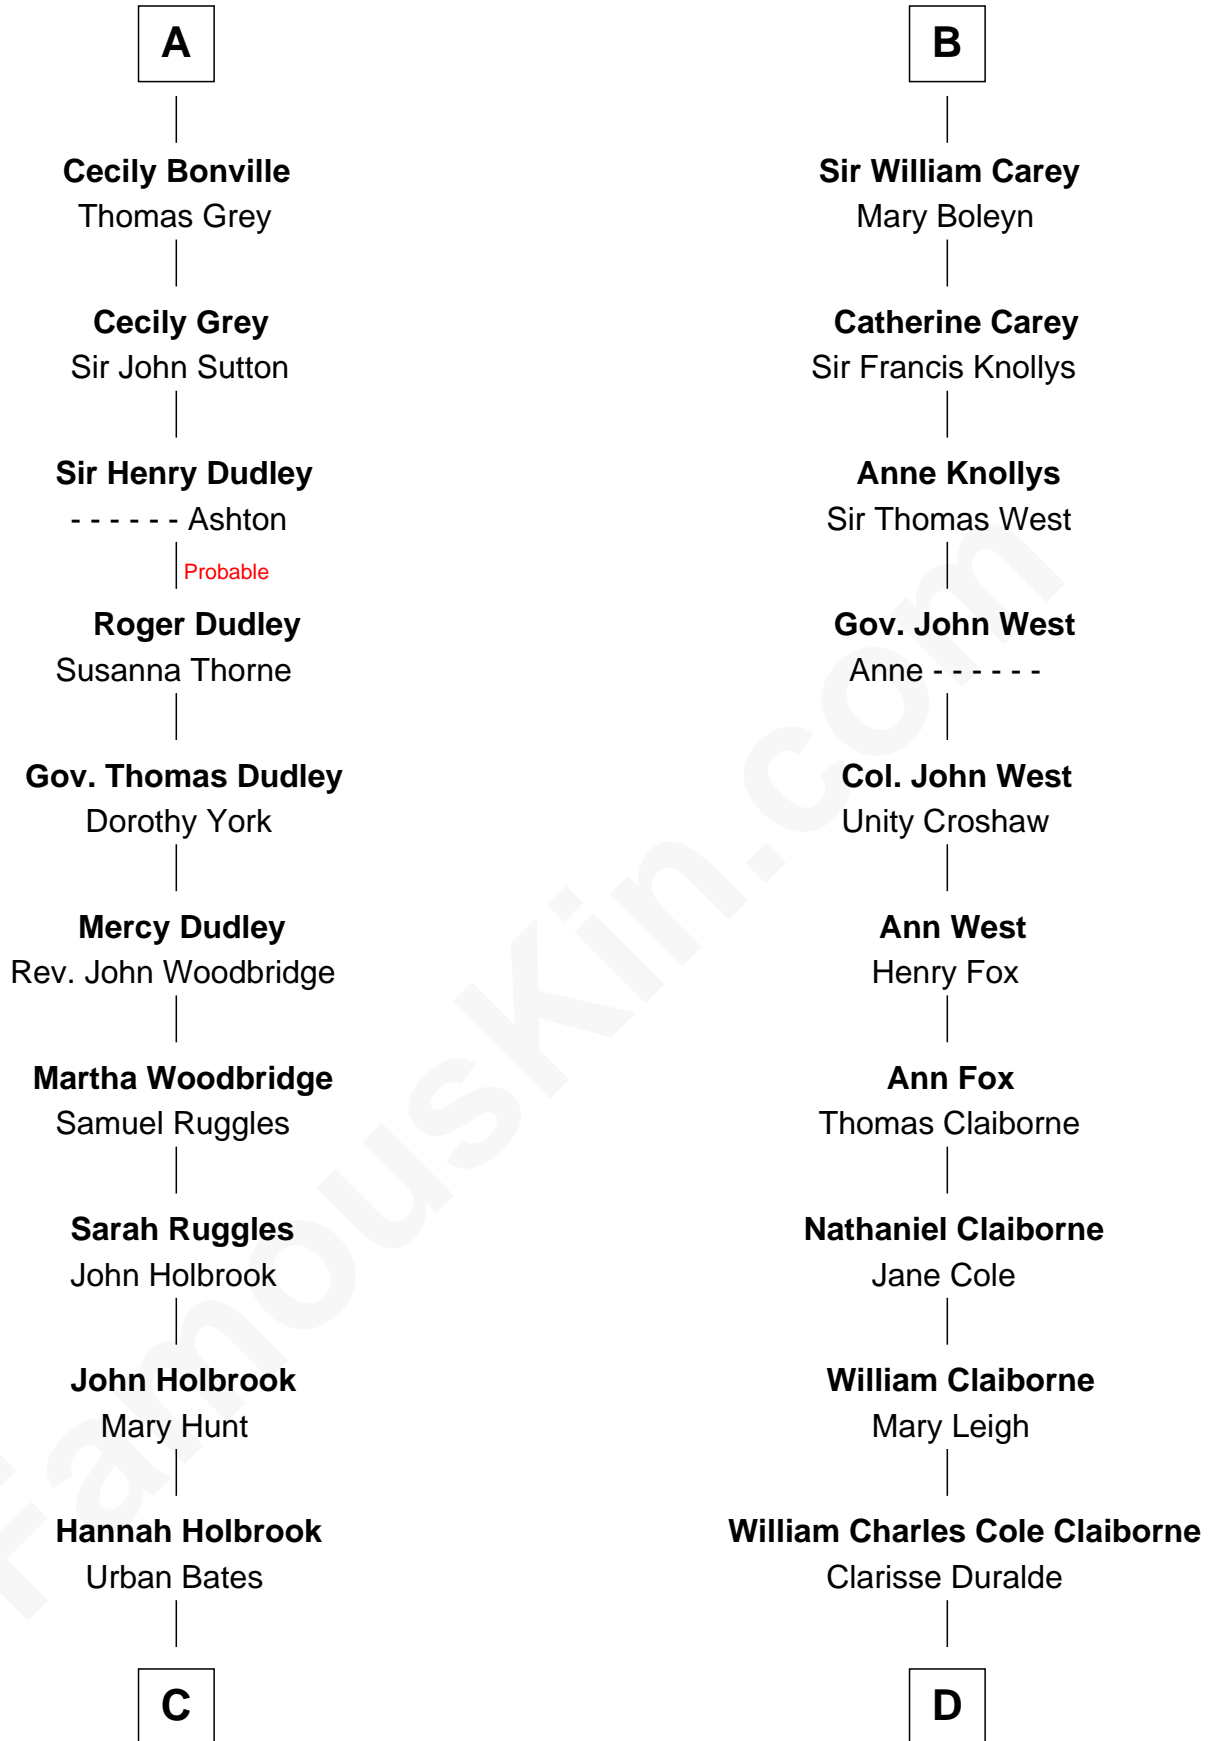

# FamousKin.com Relationship Chart of

**William Marsh Rice**  
*Founder of Rice University*

19th cousin 1 time removed of

**Liz Claiborne**

*Fashion Designer and Founder of Liz Claiborne Inc.*

**Sir Gilbert de Clare**

**Eleanor de Clare**

Hugh le Despencer

**Elizabeth le Despencer**

Maurice de Berkeley

**Thomas de Berkeley**

Margaret de Lisle

**Elizabeth de Berkeley**

Richard de Beauchamp

**Eleanor Beauchamp**

Edmund Beaufort

**Eleanor Beaufort**

Sir Robert Spencer

**Margaret Spencer**

Sir Thomas Carey

**B**

**C**

**Sarah Bates**

David Rice

**David Rice**

Patty Hall

**William Marsh Rice**

*Founder of Rice University*

**D**

**William Charles Cole Claiborne**