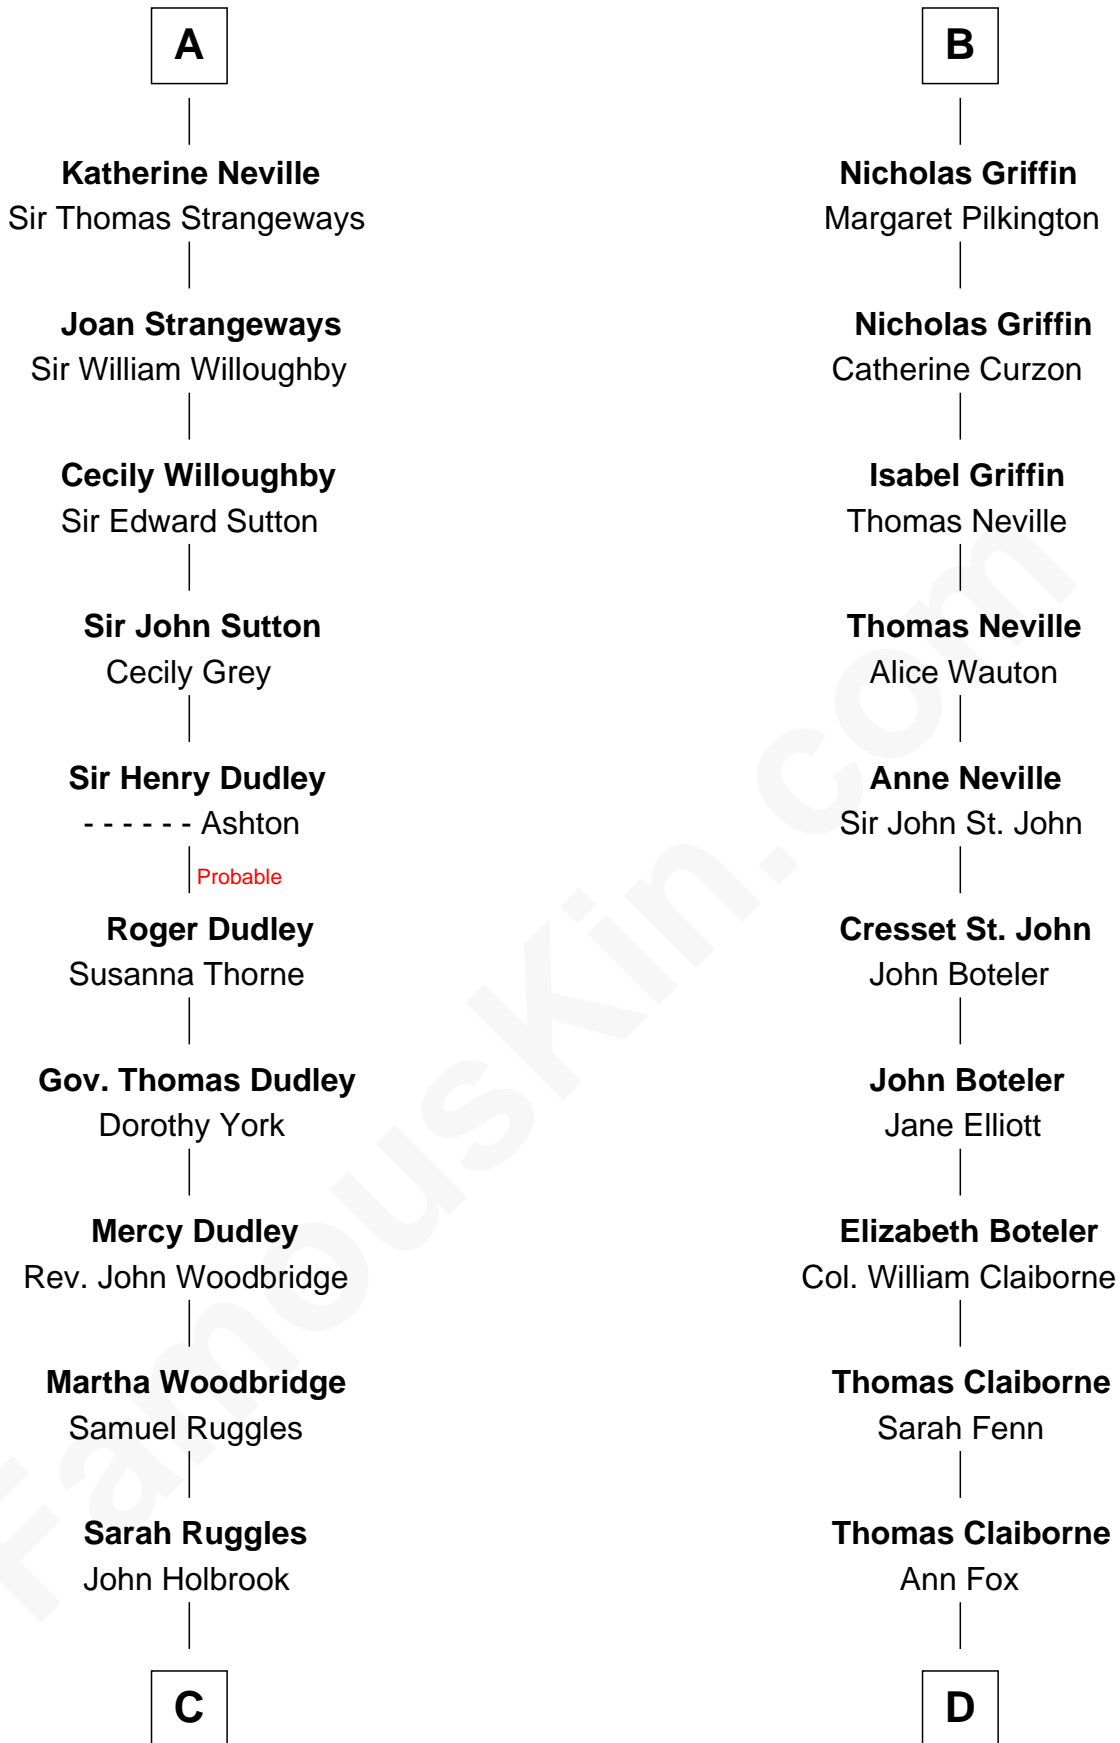

# FamousKin.com Relationship Chart of

**William Marsh Rice**

*Founder of Rice University*

19th cousin 2 times removed of

**William C. C. Claiborne**

*1st Governor of Louisiana*

**Roger le Bigod**

Ida de Tony

**C**

**John Holbrook**

Mary Hunt

**Hannah Holbrook**

Urban Bates

**Sarah Bates**

David Rice

**David Rice**

Patty Hall

**William Marsh Rice**

*Founder of Rice University*

**D**

**Nathaniel Claiborne**

Jane Cole

**William Claiborne**

Mary Leigh