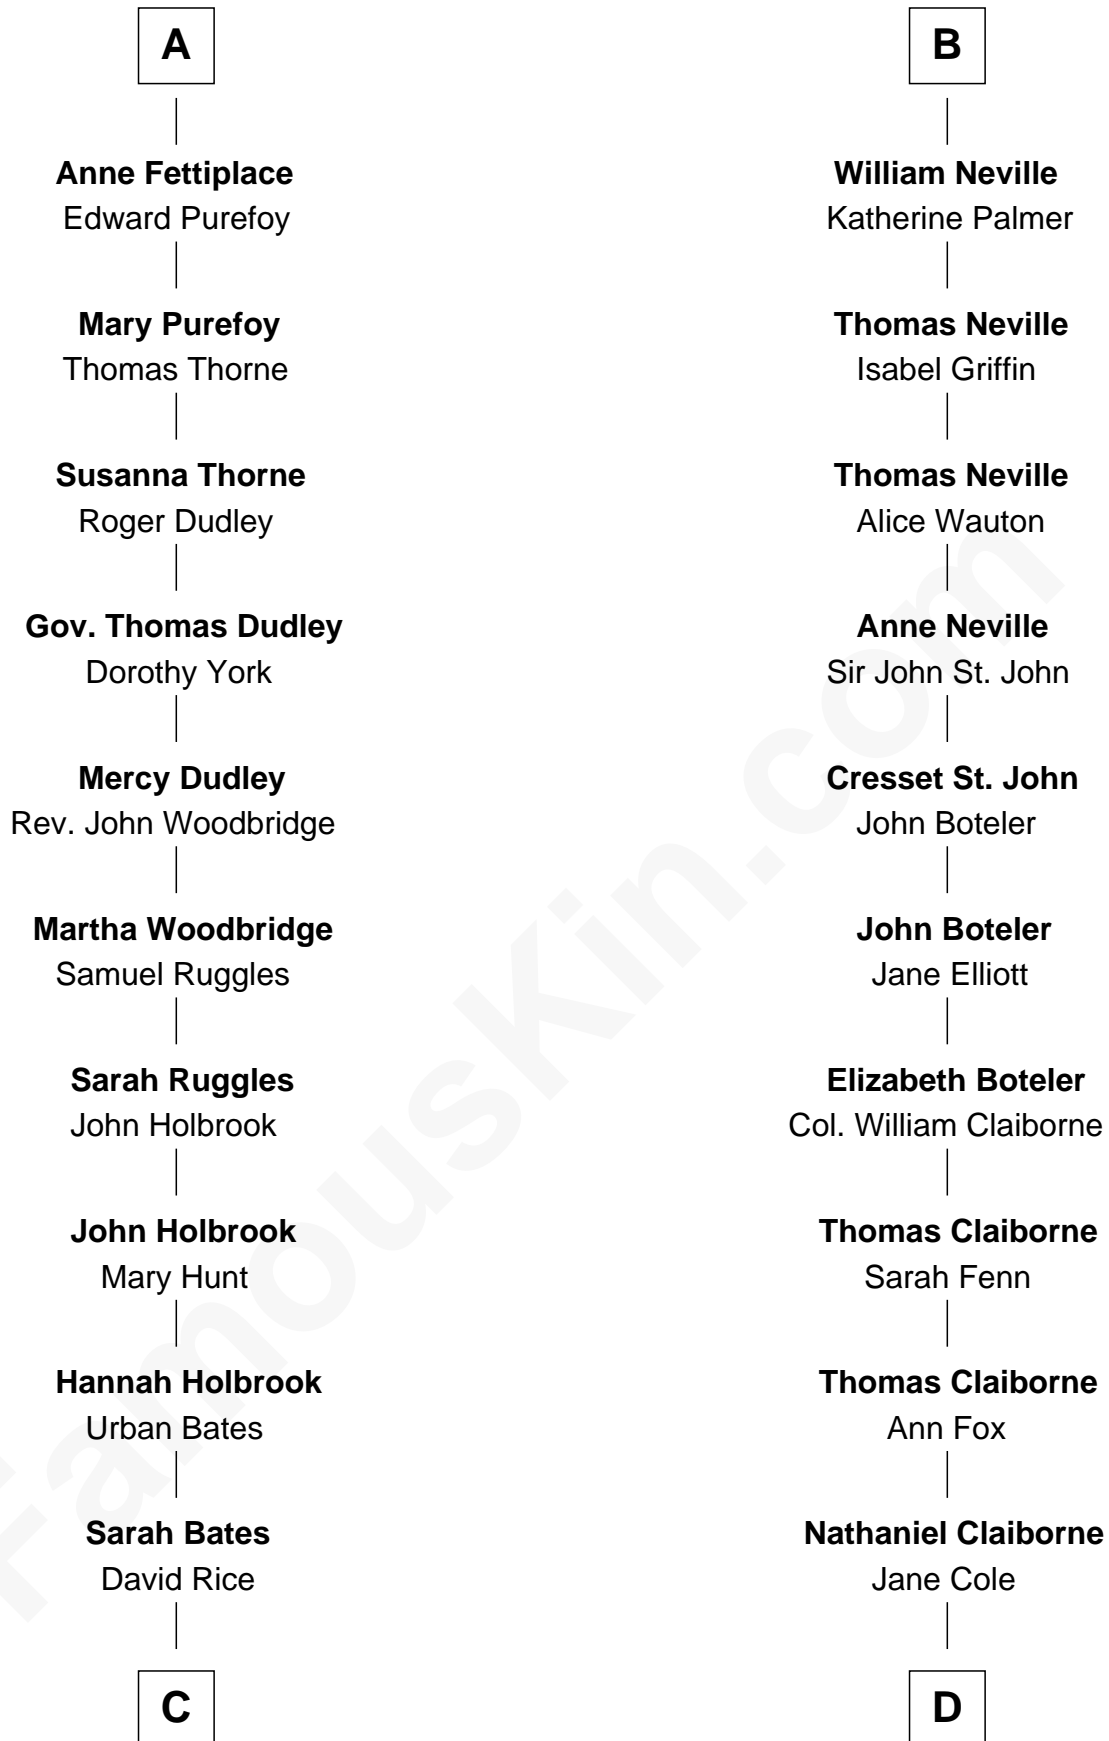

FamousKin.com Relationship Chart of

William Marsh Rice
Founder of Rice University

18th cousin of

William C. C. Claiborne
1st Governor of Louisiana

William de Odingsells
Ela FitzWalter

Margaret de Oddingseles

Sir John de Grey

Sir John Grey

Avice Marmion

Maud Grey

Sir Thomas Harcourt

Sir Thomas Harcourt

Jane Fraunceys

Sir Richard Harcourt

Ela Herdeburgh

Sir William de Boteler

Alice de Boteler

Sir Nicholas Longford

Sir Nicholas Longford

Alice Diencourt

Sir Nicholas Longford

Margery Solney

Alice Longford

Sir Robert Neville

Thomas Neville

Elizabeth Babington

B

C

David Rice
Patty Hall

William Marsh Rice
Founder of Rice University