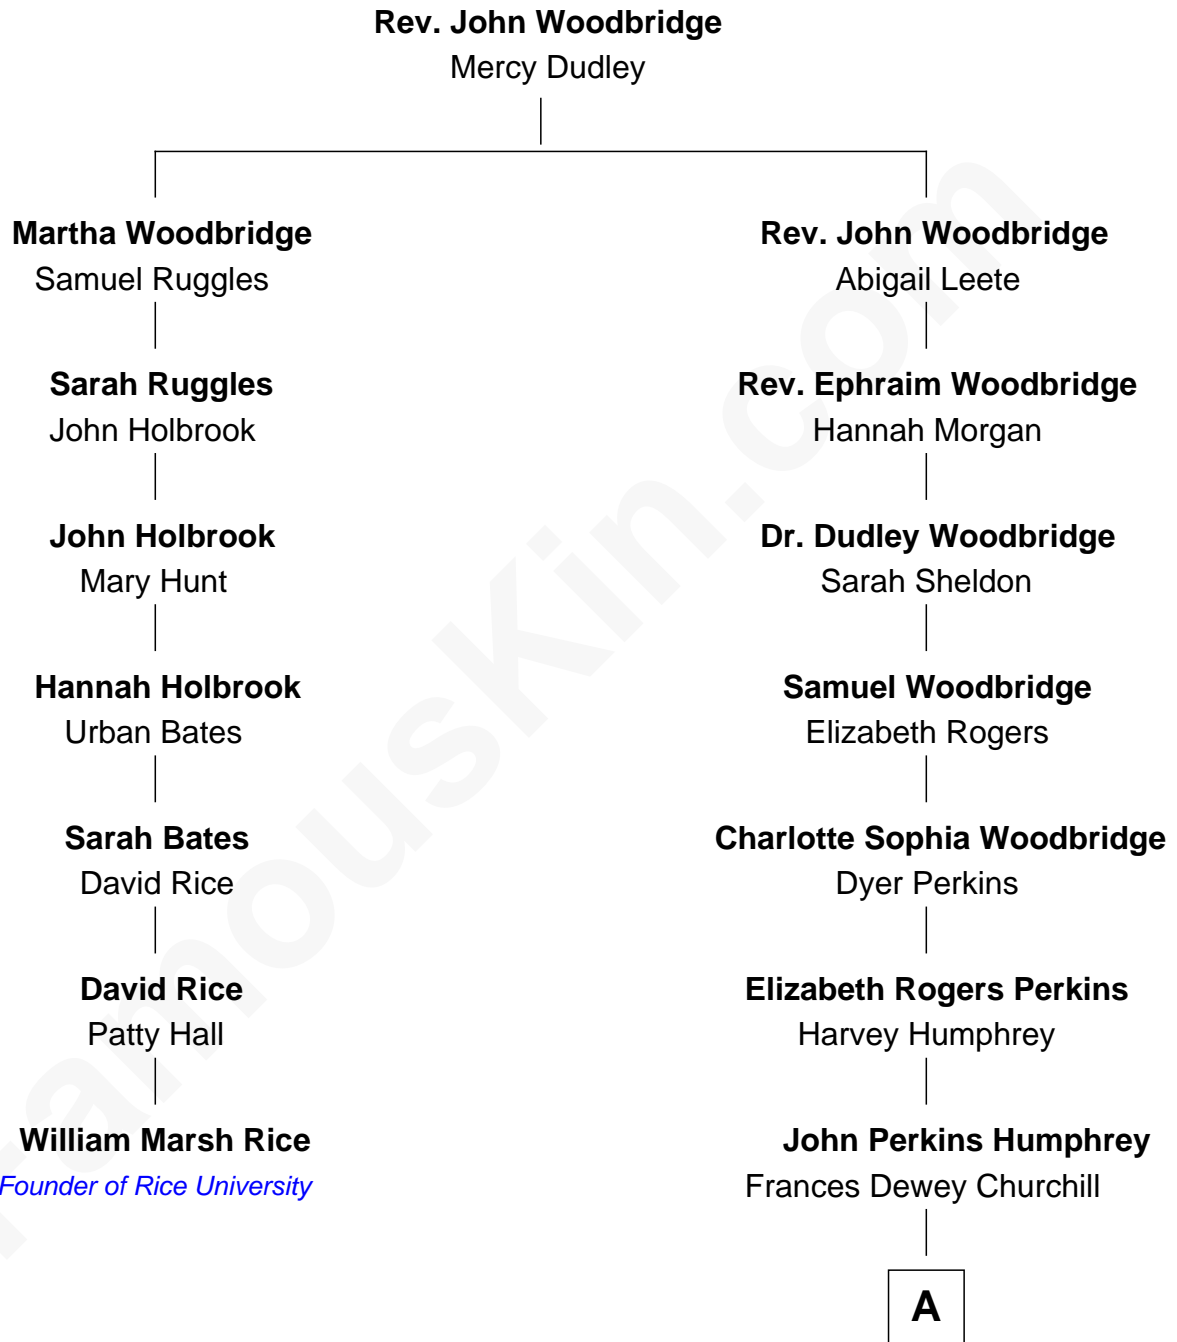

FamousKin.com Relationship Chart of

William Marsh Rice
Founder of Rice University

6th cousin 2 times removed of

Humphrey Bogart
Movie Actor

A

Maud Humphrey
Dr. Belmont Deforest Bogart

Humphrey Bogart
Movie Actor

FamousKin.com