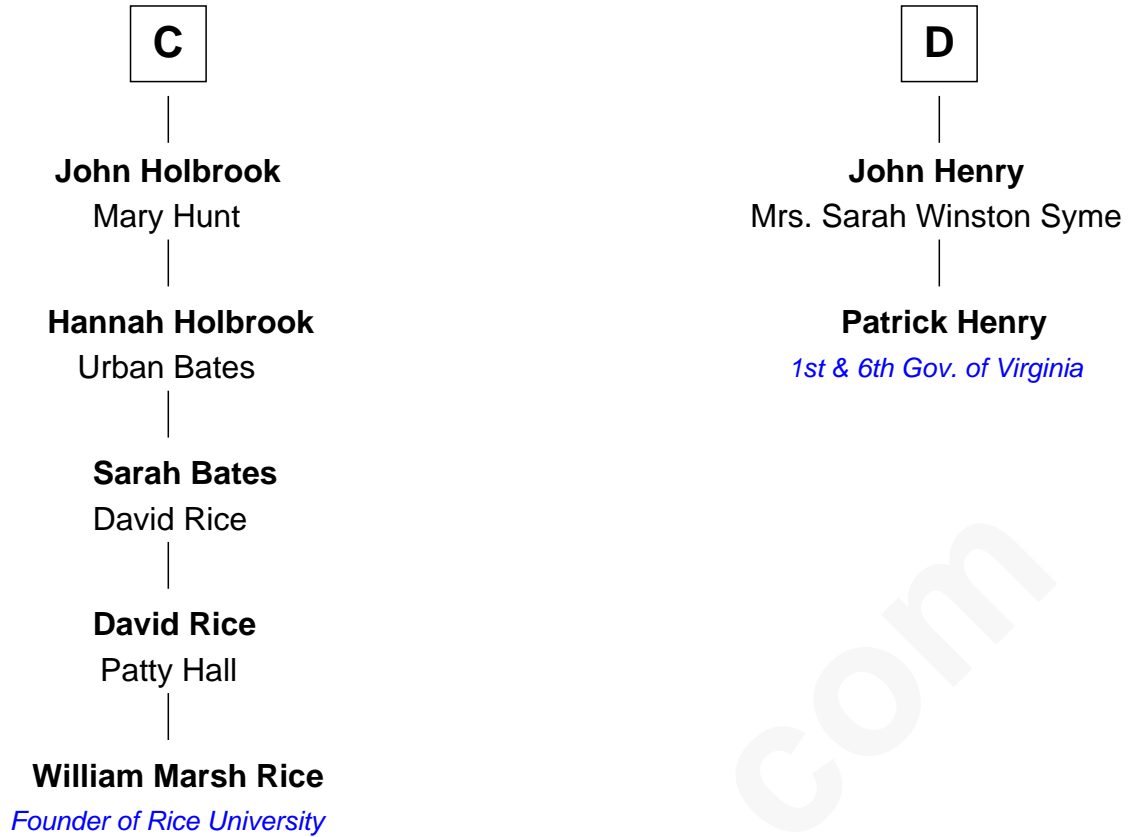

FamousKin.com
Relationship Chart of
William Marsh Rice
Founder of Rice University

18th cousin 3 times removed of
Patrick Henry
1st and 6th Governor of Virginia

Richard de Clare
 Aoife MacMurrough

FamousKin.com