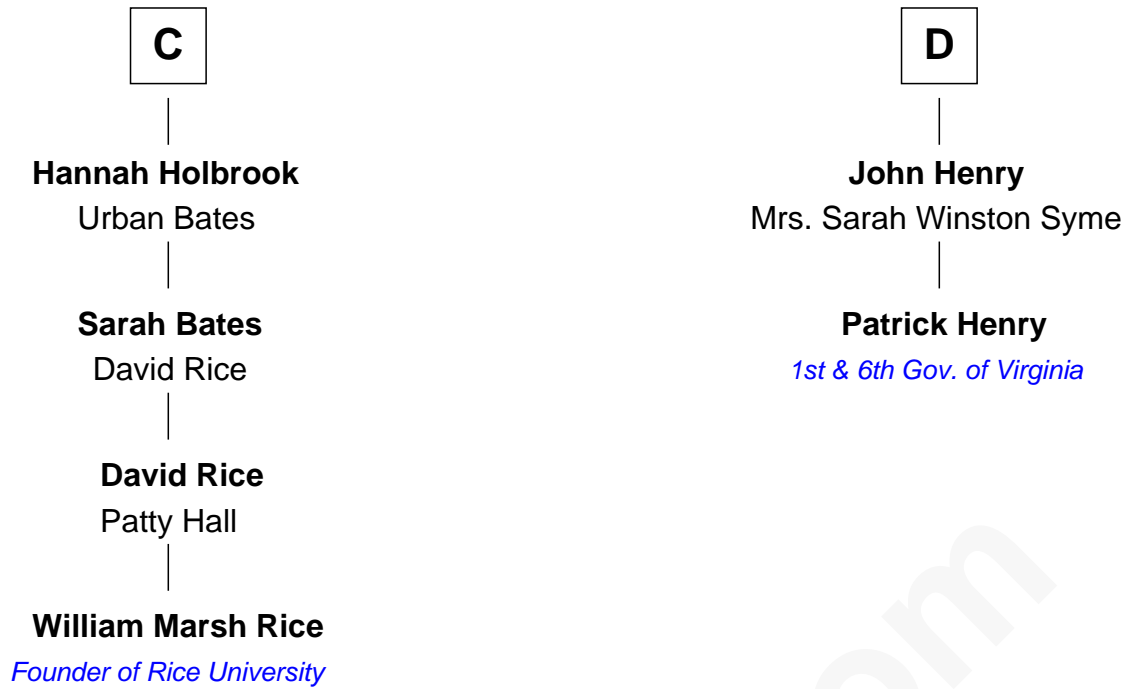

FamousKin.com
Relationship Chart of
William Marsh Rice
Founder of Rice University

18th cousin 2 times removed of
Patrick Henry
1st and 6th Governor of Virginia

FamousKin.com