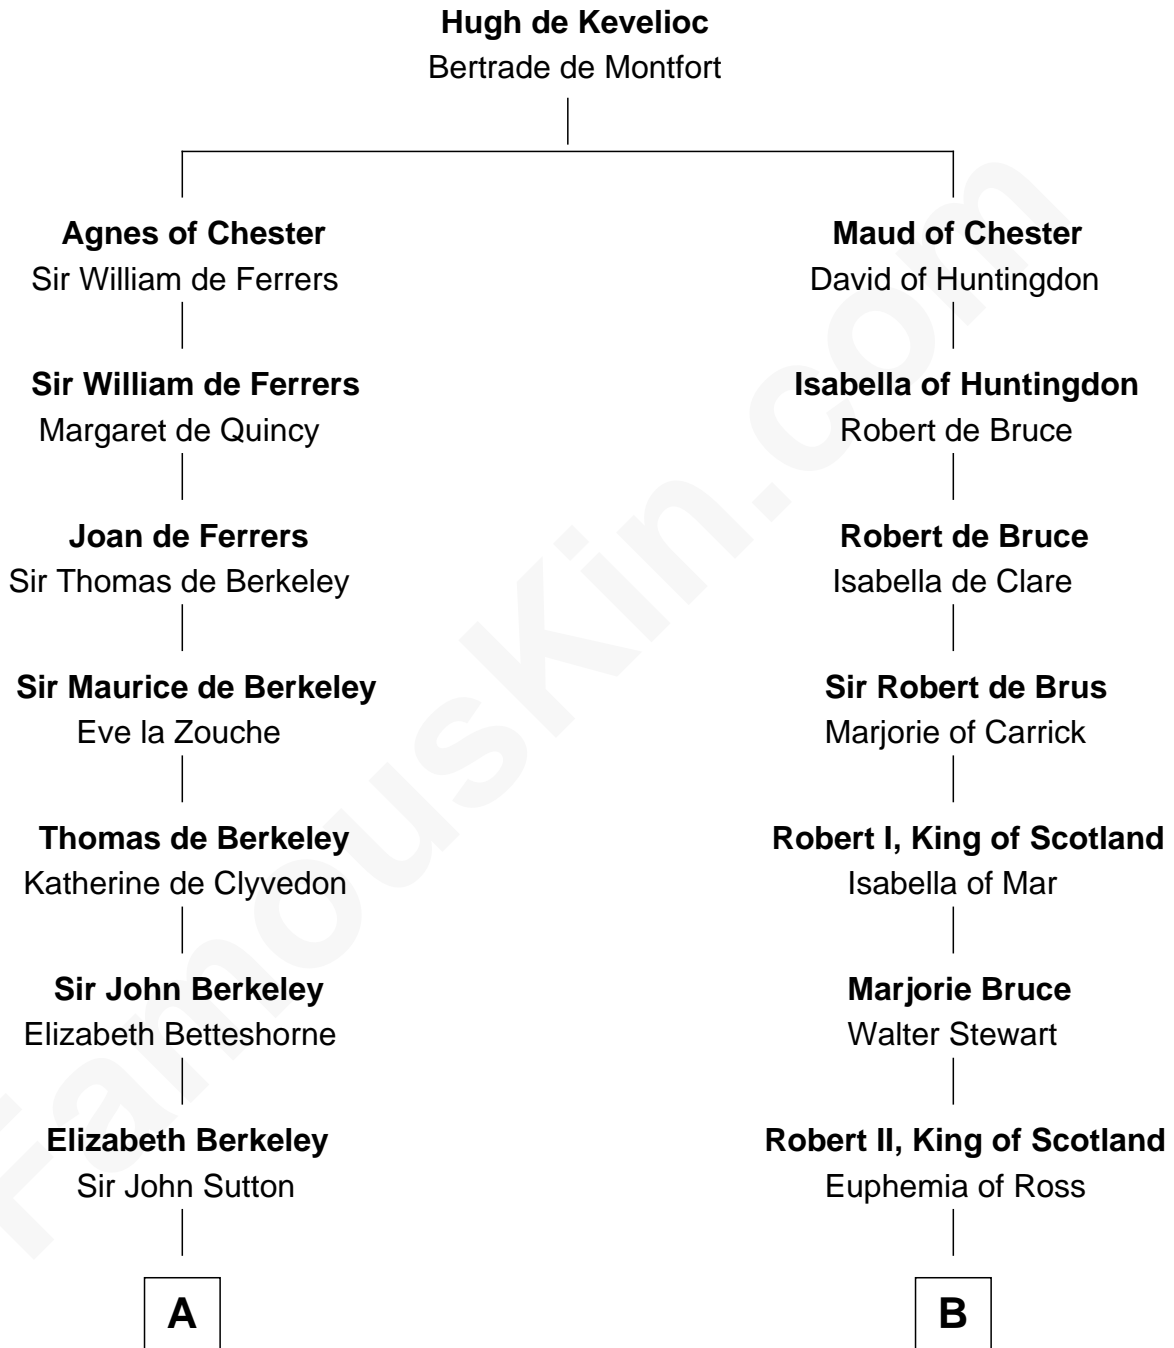

FamousKin.com
Relationship Chart of
William Marsh Rice
Founder of Rice University

18th cousin 2 times removed of
Patrick Henry
1st and 6th Governor of Virginia

FamousKin.com