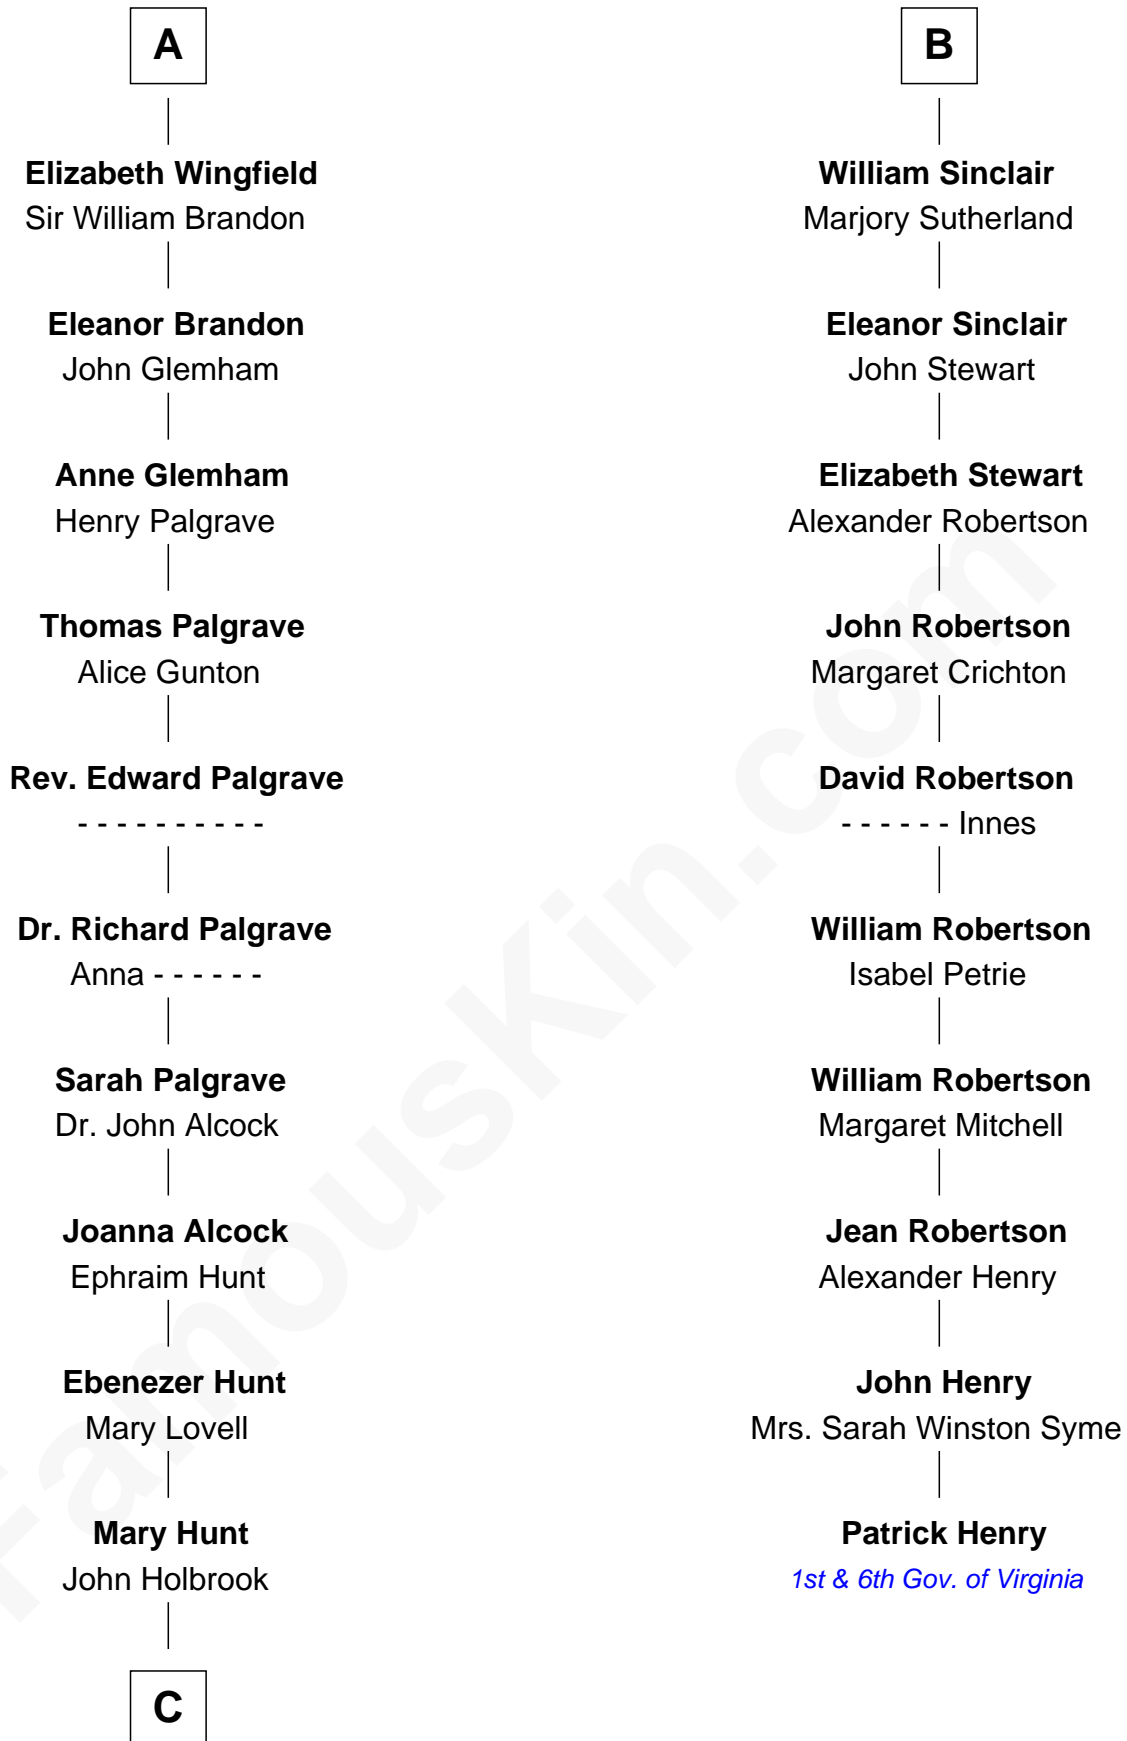

FamousKin.com
Relationship Chart of
William Marsh Rice
Founder of Rice University

16th cousin 4 times removed of
Patrick Henry
1st and 6th Governor of Virginia

C

—
Hannah Holbrook

Urban Bates

—
Sarah Bates

David Rice

—
David Rice

Patty Hall

—
William Marsh Rice

Founder of Rice University

FamousKin.com