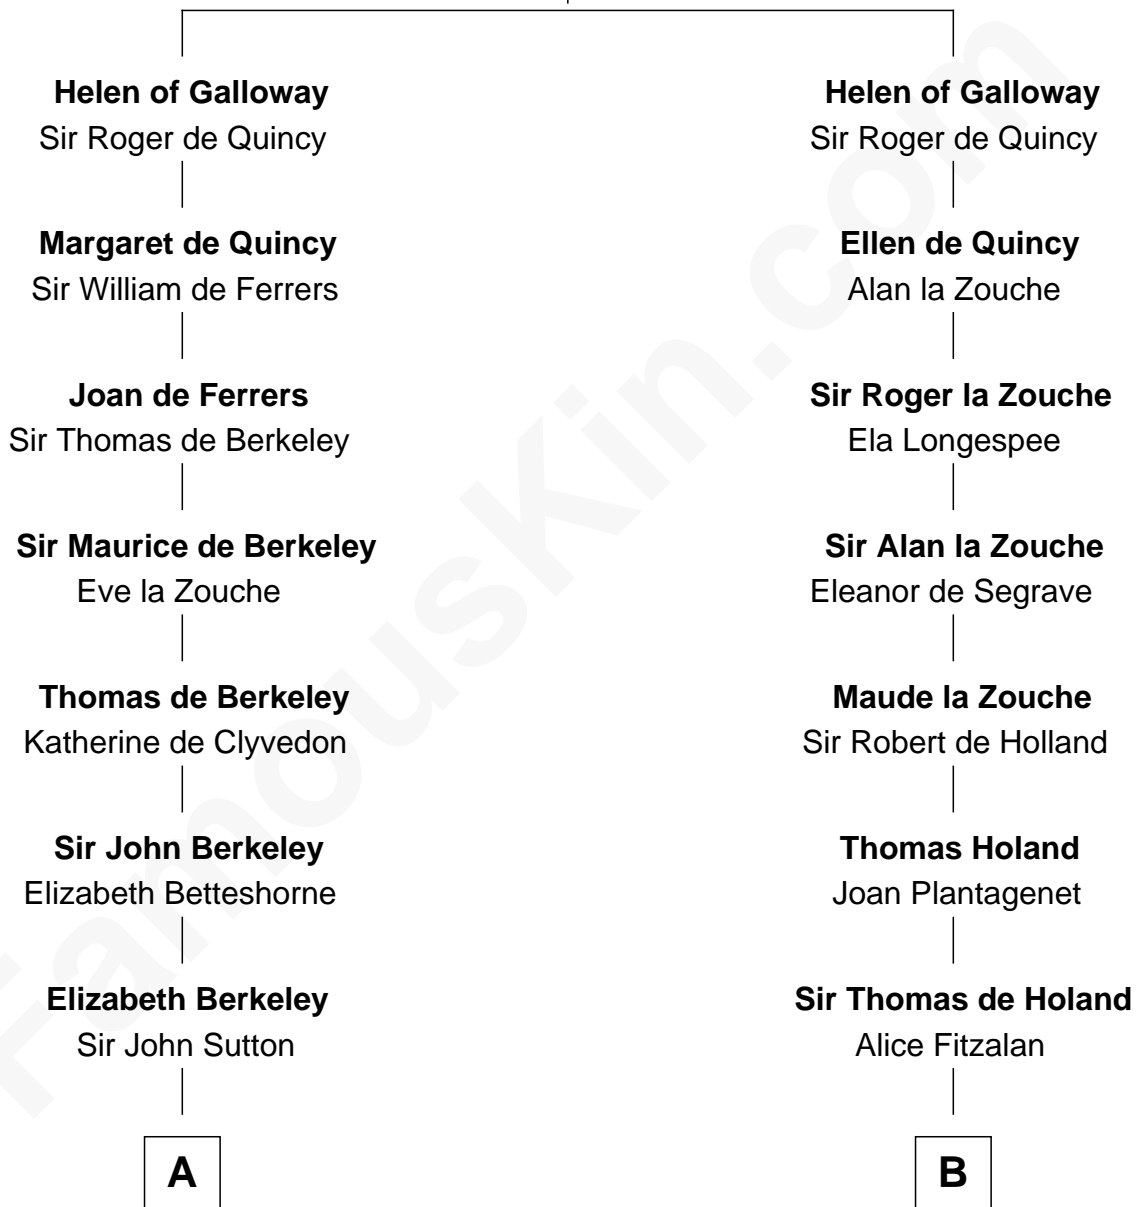

FamousKin.com
Relationship Chart of
William Marsh Rice
Founder of Rice University

17th cousin 3 times removed of
Patrick Henry
1st and 6th Governor of Virginia

Alan of Galloway
 Helen de l'Isle

C

—
Hannah Holbrook

Urban Bates

—
Sarah Bates

David Rice

—
David Rice

Patty Hall

—
William Marsh Rice

Founder of Rice University

FamousKin.com