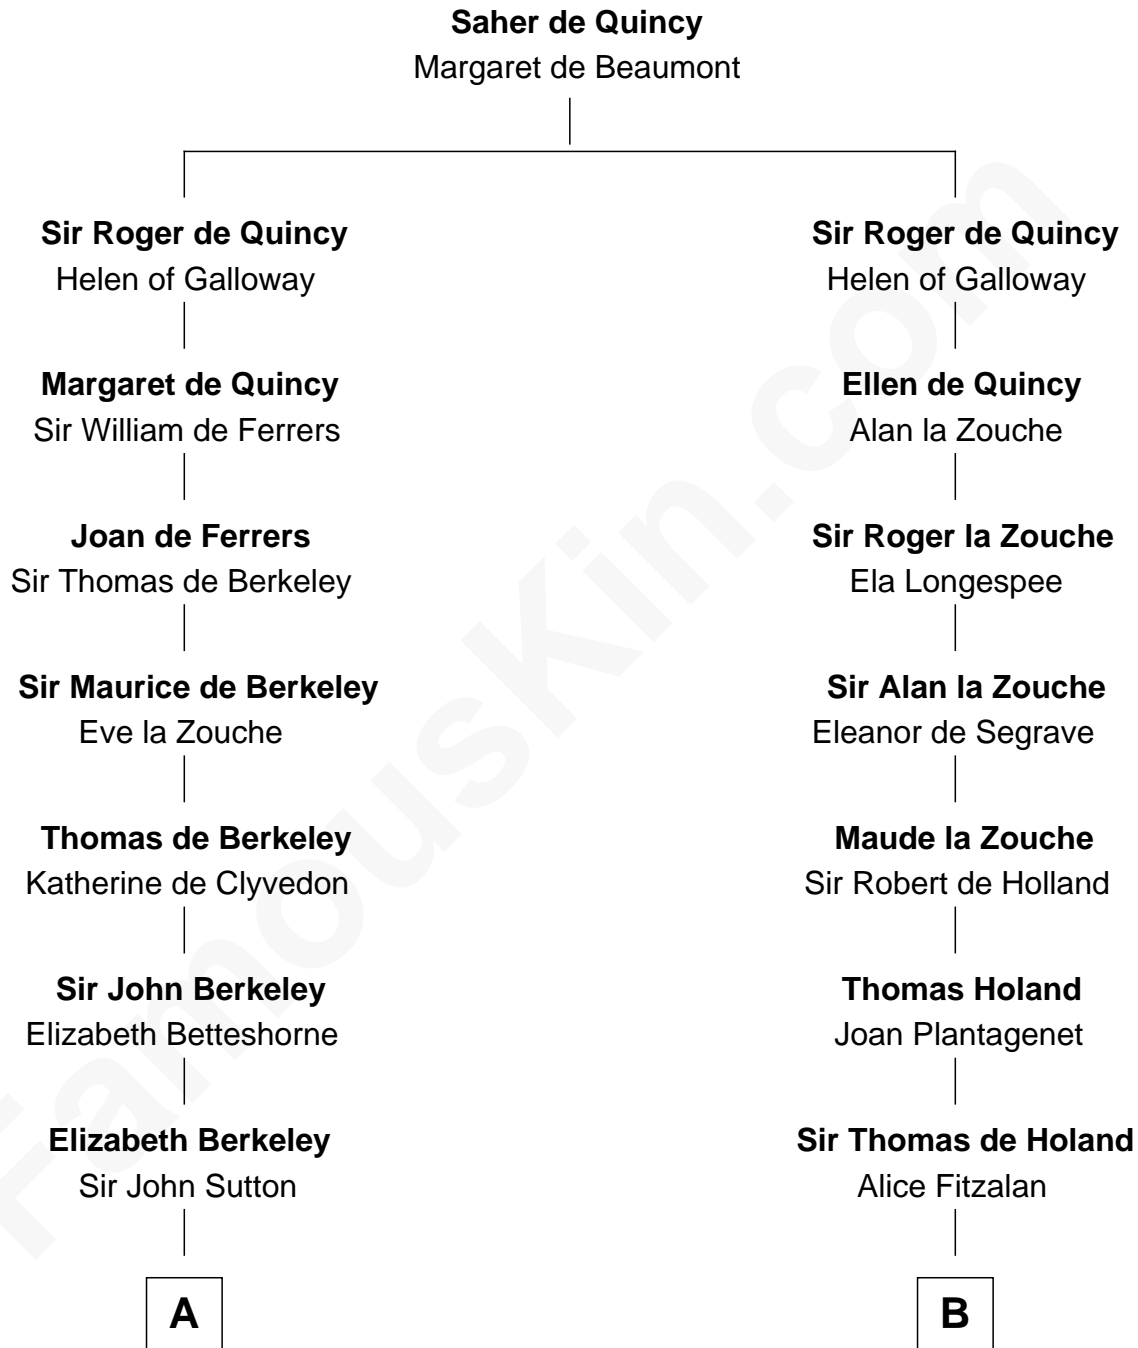

FamousKin.com
Relationship Chart of
William Marsh Rice
Founder of Rice University

17th cousin 3 times removed of
Patrick Henry
1st and 6th Governor of Virginia

C

—
Hannah Holbrook

Urban Bates

—
Sarah Bates

David Rice

—
David Rice

Patty Hall

—
William Marsh Rice

Founder of Rice University

FamousKin.com