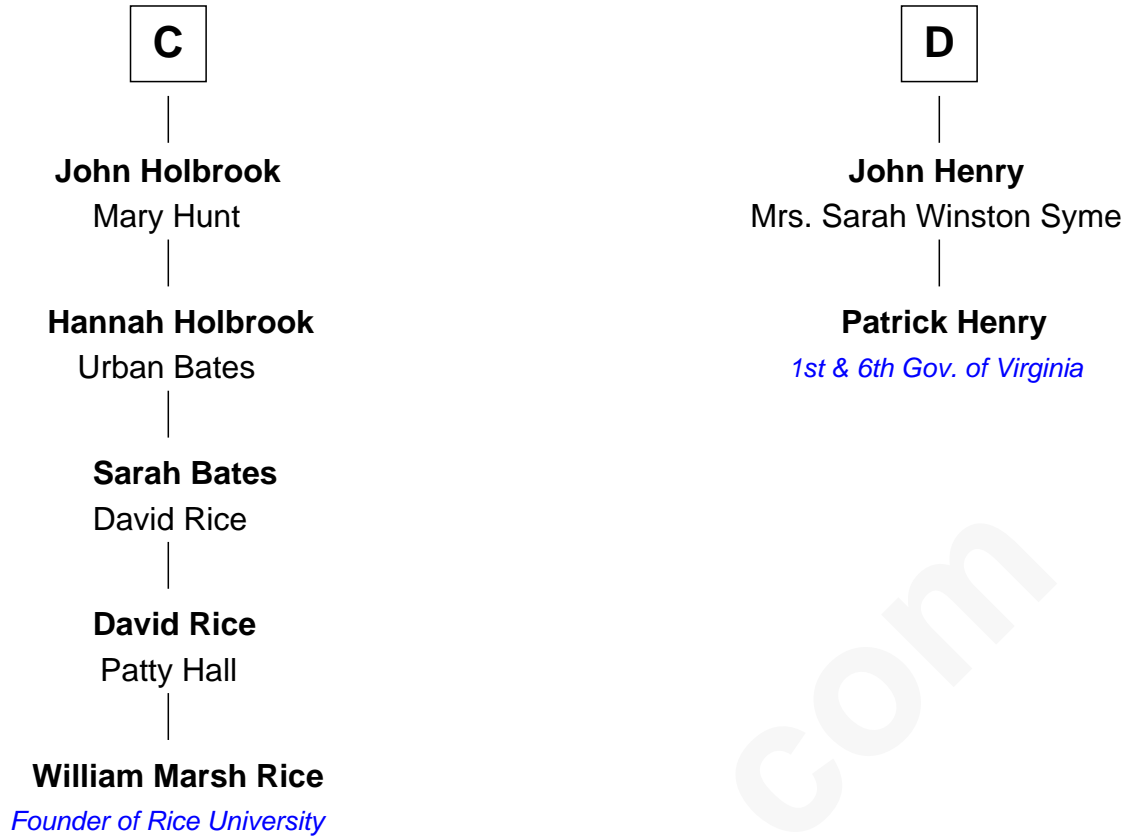

FamousKin.com
Relationship Chart of
William Marsh Rice
Founder of Rice University

18th cousin 3 times removed of
Patrick Henry
1st and 6th Governor of Virginia

FamousKin.com