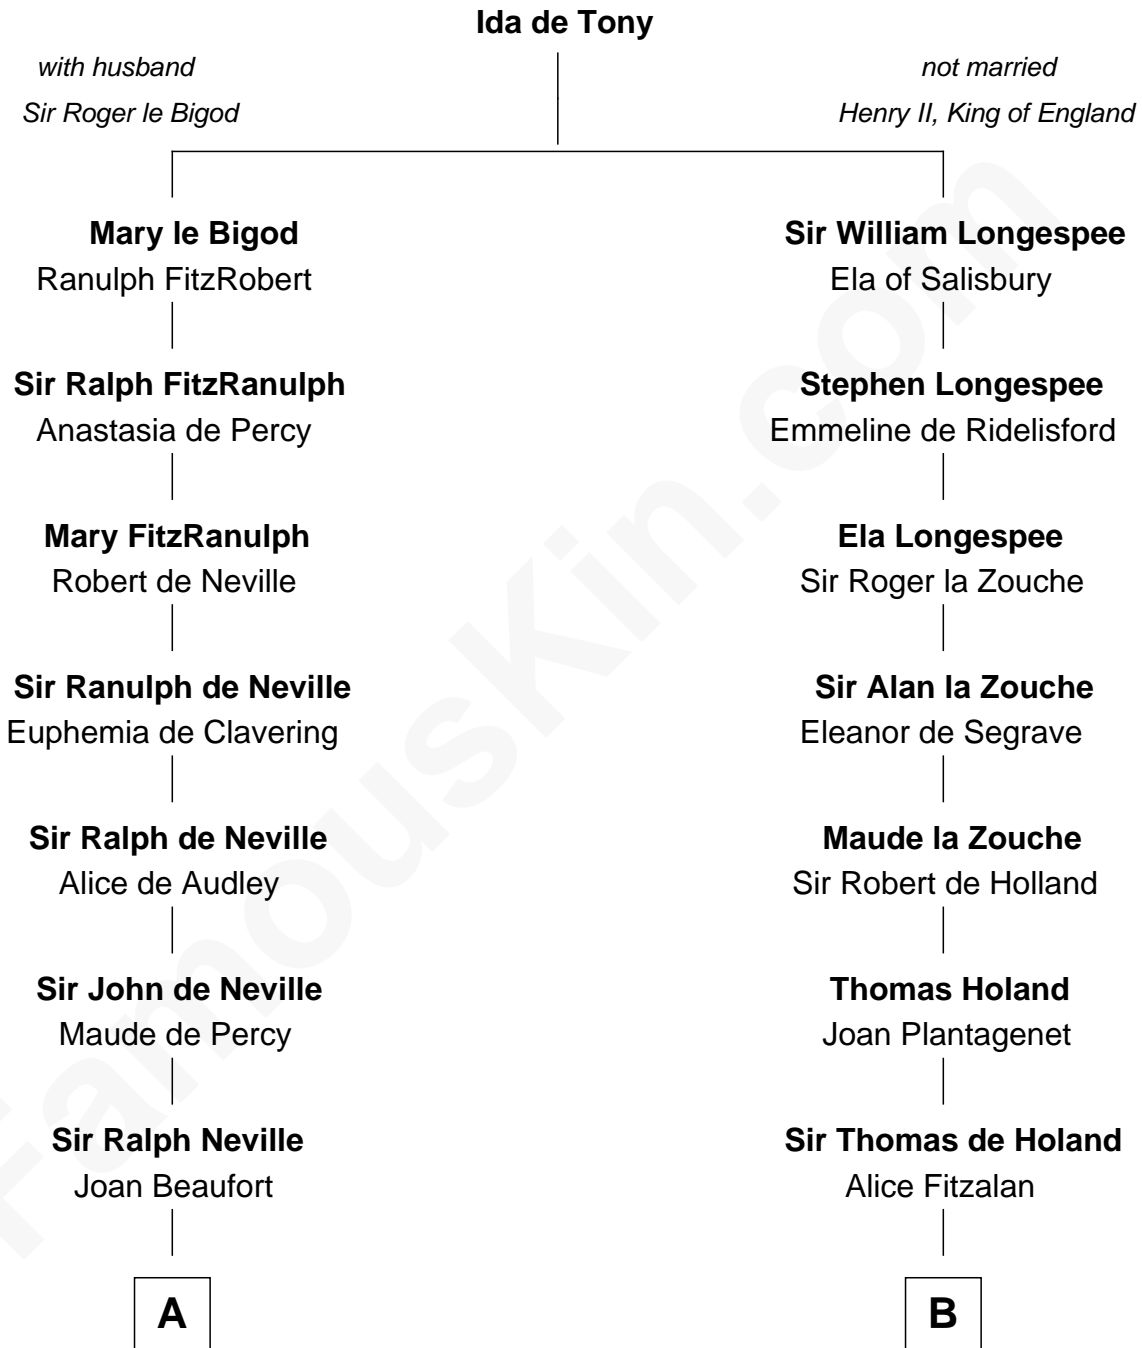

FamousKin.com
Relationship Chart of
William Marsh Rice
Founder of Rice University

17th cousin 4 times removed of
Patrick Henry
1st and 6th Governor of Virginia

C

John Holbrook

Mary Hunt

Hannah Holbrook

Urban Bates

Sarah Bates

David Rice

David Rice

Patty Hall

William Marsh Rice

Founder of Rice University