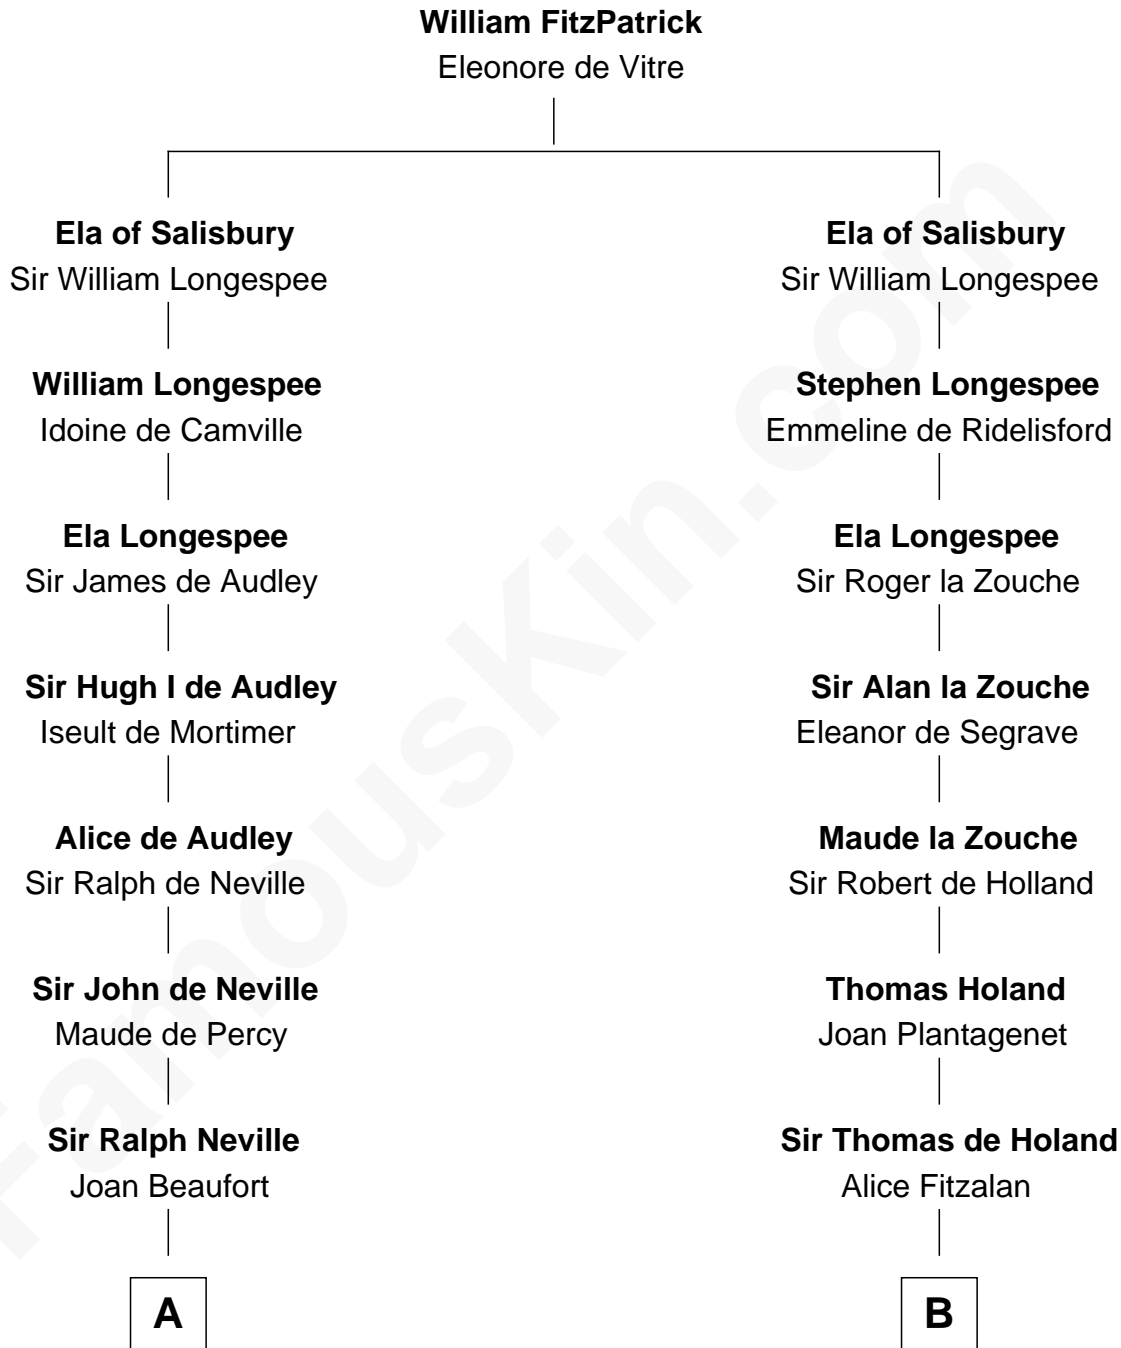

**FamousKin.com**  
**Relationship Chart of**  
**William Marsh Rice**  
*Founder of Rice University*

**17th cousin 4 times removed of**  
**Patrick Henry**  
*1st and 6th Governor of Virginia*

**C**

John Holbrook

Mary Hunt

Hannah Holbrook

Urban Bates

Sarah Bates

David Rice

David Rice

Patty Hall

**William Marsh Rice**

*Founder of Rice University*