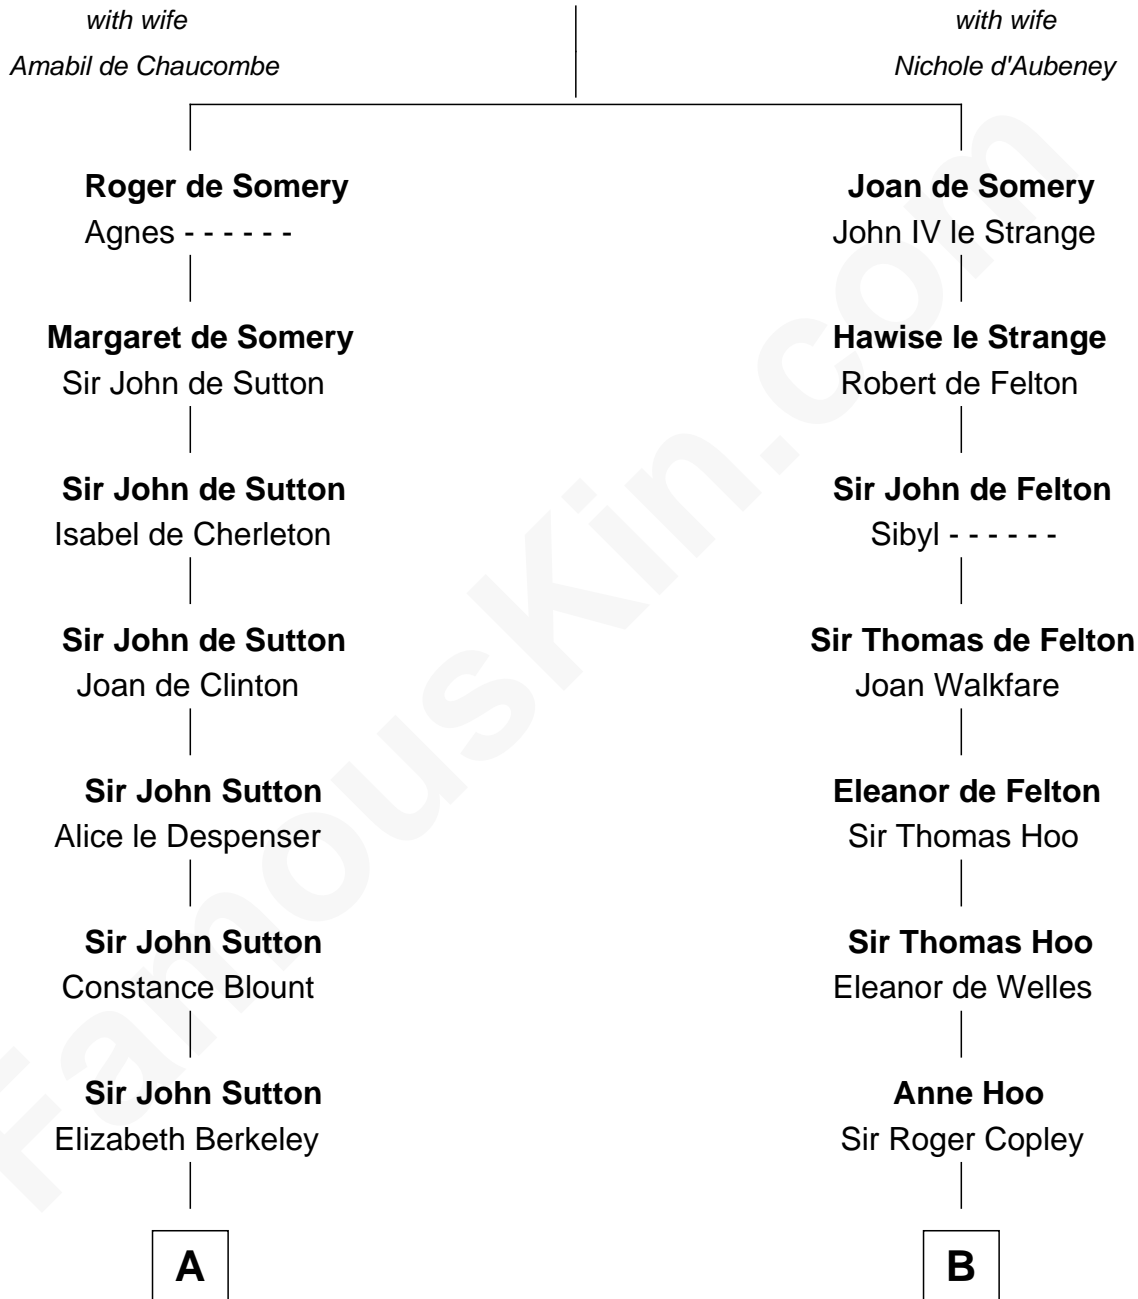

FamousKin.com Relationship Chart of

William Marsh Rice

Founder of Rice University

20th cousin 1 time removed of

Ray Bradbury

Author of The Martian Chronicles

Sir Roger de Somery

C

Hannah Holbrook

Urban Bates

Sarah Bates

David Rice

David Rice

Patty Hall

William Marsh Rice

Founder of Rice University