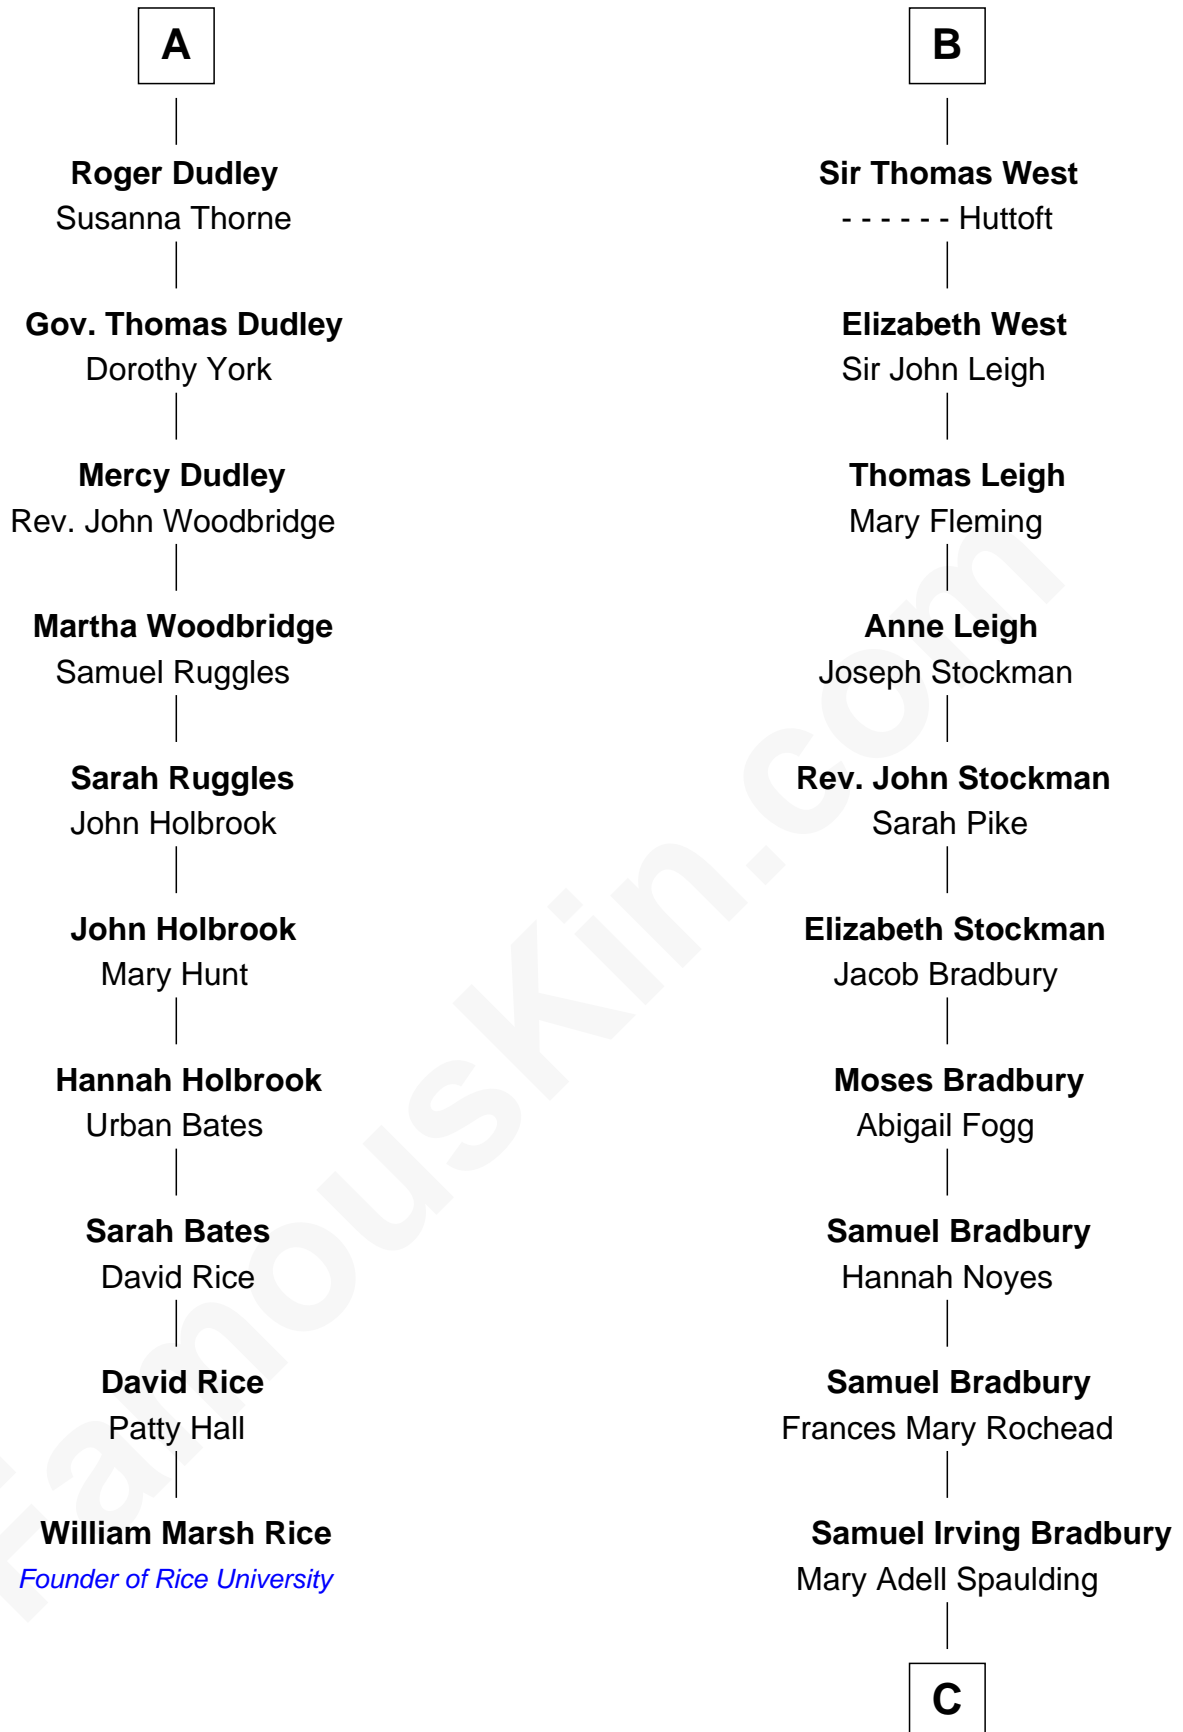

**FamousKin.com**  
**Relationship Chart of**  
**William Marsh Rice**  
*Founder of Rice University*

**16th cousin 3 times removed of**  
**Ray Bradbury**  
*Author of The Martian Chronicles*

C

Samuel Hinkston Bradbury

Minnie Alice Davis

Leonard Spaulding Bradbury

Esther Marie Moberg

Ray Bradbury

*Author of The Martian Chronicles*

FamousKin.com