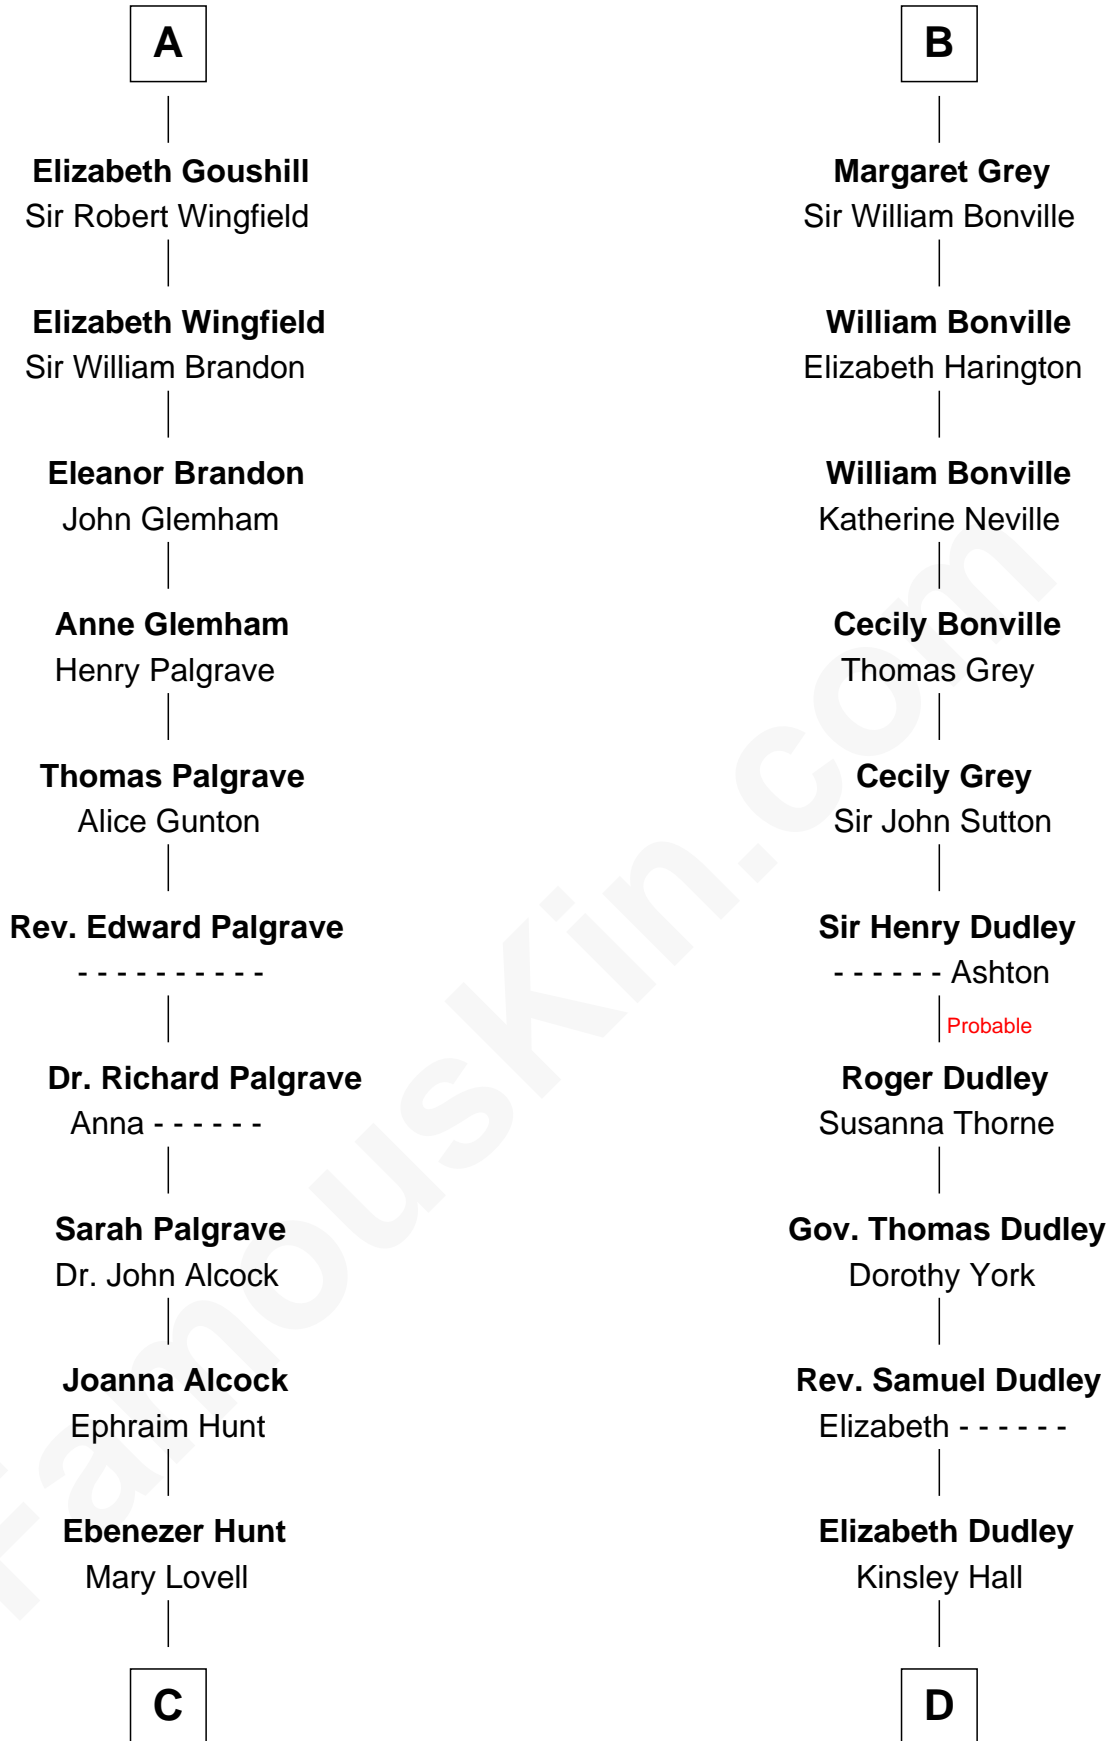

FamousKin.com
Relationship Chart of
William Marsh Rice
Founder of Rice University

19th cousin 2 times removed of
John Langdon
Signer of the U.S. Constitution

C

Mary Hunt
John Holbrook

Hannah Holbrook
Urban Bates

Sarah Bates
David Rice

David Rice
Patty Hall

William Marsh Rice
Founder of Rice University

D

Josiah Hall
Mary Woodbury

Mary Hall
John Langdon

John Langdon
Signer of the U.S. Constitution

FamousKin.com