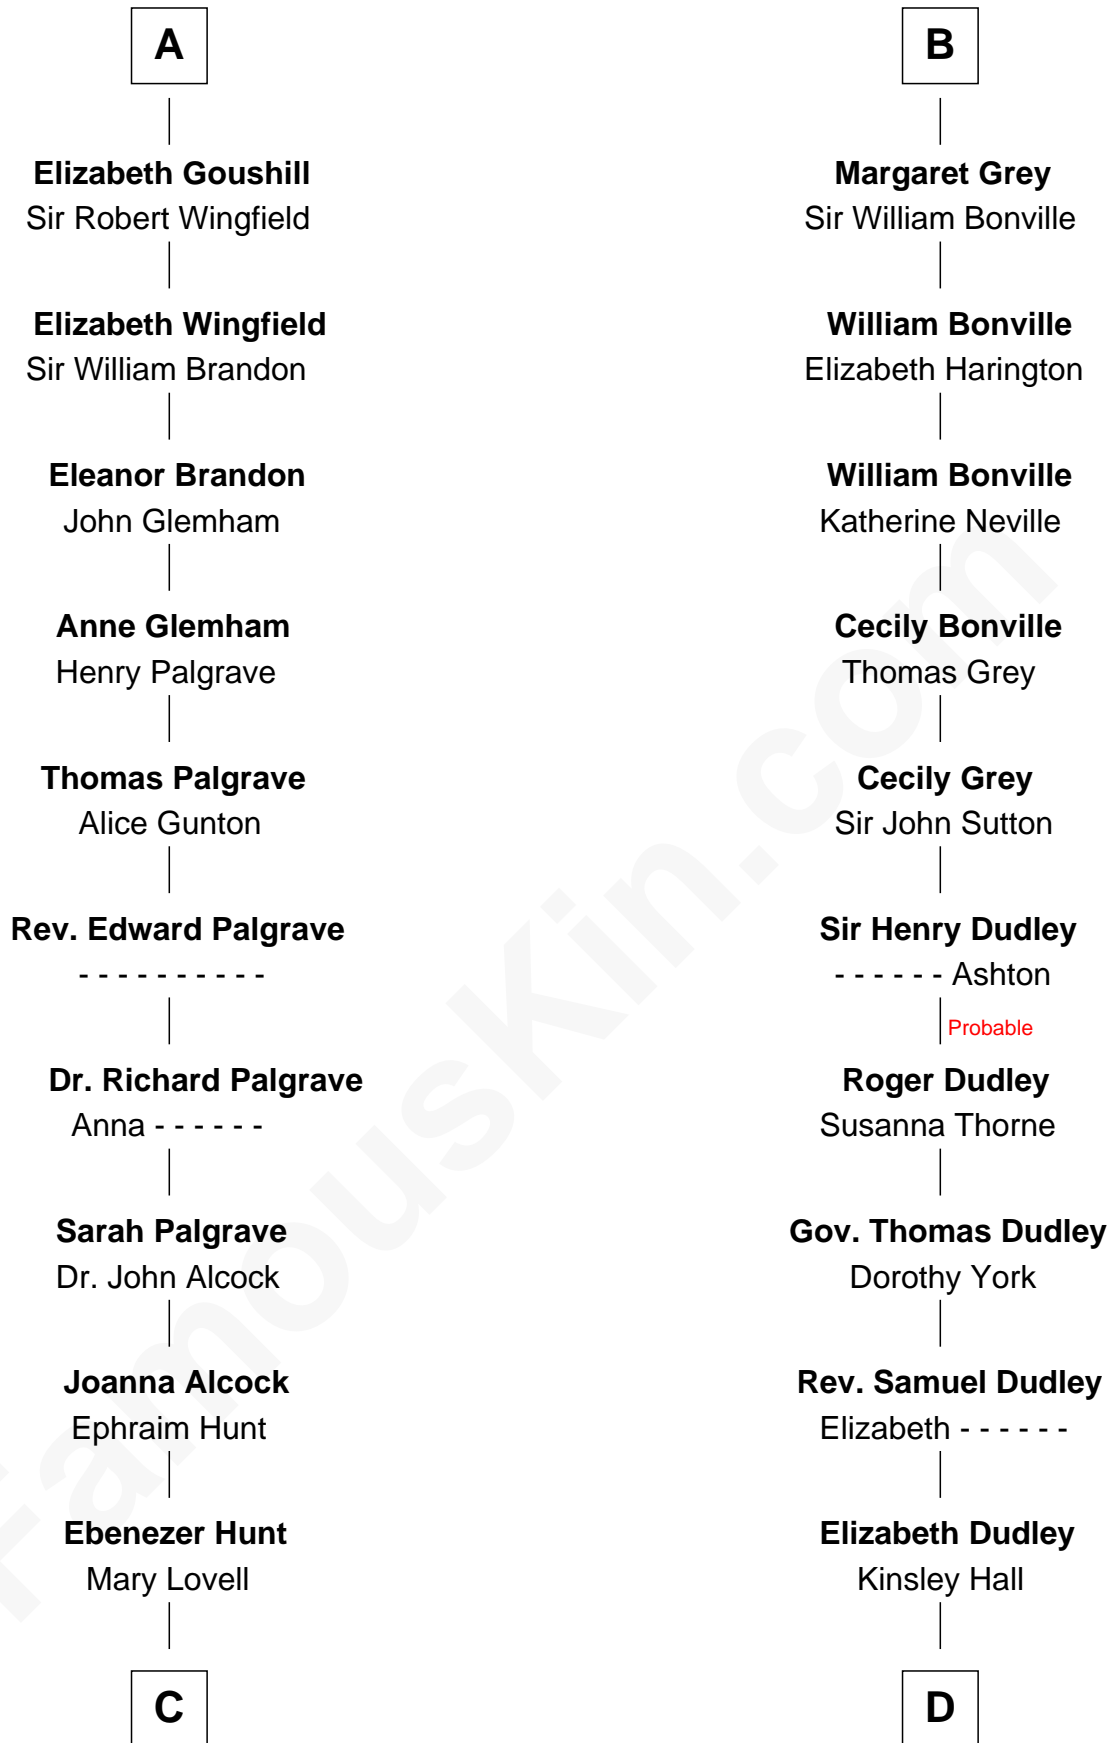

**FamousKin.com**  
**Relationship Chart of**  
**William Marsh Rice**  
*Founder of Rice University*

**19th cousin 2 times removed of**  
**John Langdon**  
*Signer of the U.S. Constitution*

**C**

**Mary Hunt**  
John Holbrook

**Hannah Holbrook**  
Urban Bates

**Sarah Bates**  
David Rice

**David Rice**  
Patty Hall

**William Marsh Rice**  
*Founder of Rice University*

**D**

**Josiah Hall**  
Mary Woodbury

**Mary Hall**  
John Langdon

**John Langdon**  
*Signer of the U.S. Constitution*

FamousKin.com