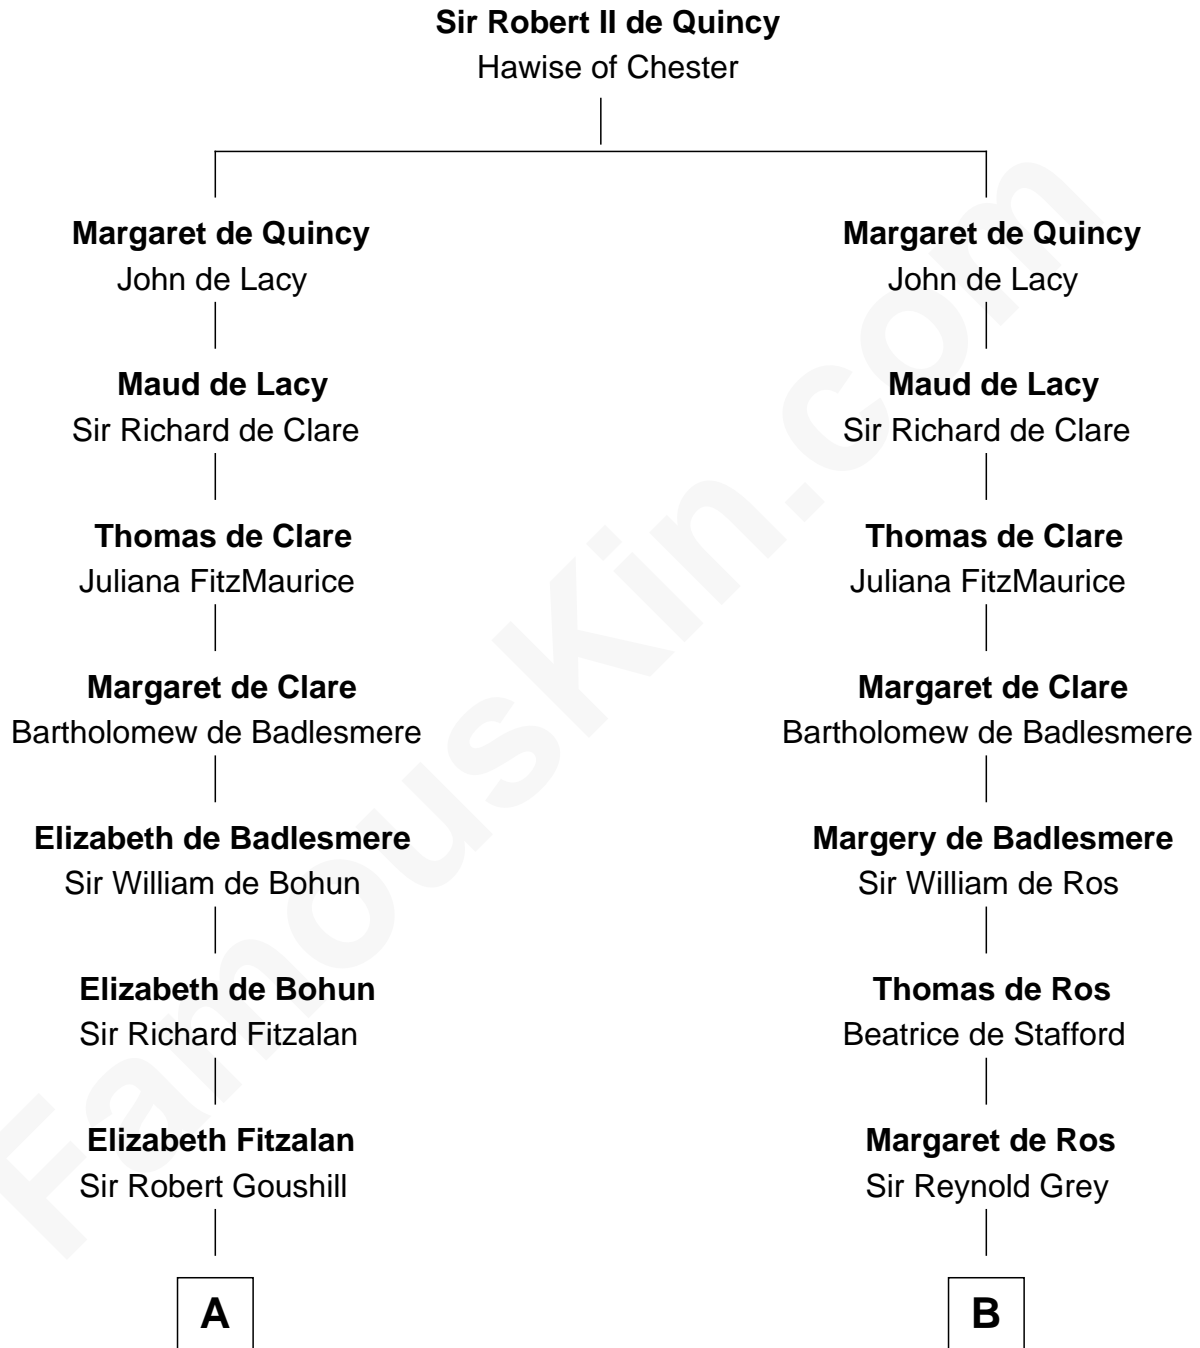

**FamousKin.com**  
**Relationship Chart of**  
**William Marsh Rice**  
*Founder of Rice University*

**19th cousin 2 times removed of**  
**John Langdon**  
*Signer of the U.S. Constitution*

**C**

**Mary Hunt**  
John Holbrook

**Hannah Holbrook**  
Urban Bates

**Sarah Bates**  
David Rice

**David Rice**  
Patty Hall

**William Marsh Rice**  
*Founder of Rice University*

**D**

**Josiah Hall**  
Mary Woodbury

**Mary Hall**  
John Langdon

**John Langdon**  
*Signer of the U.S. Constitution*

FamousKin.com