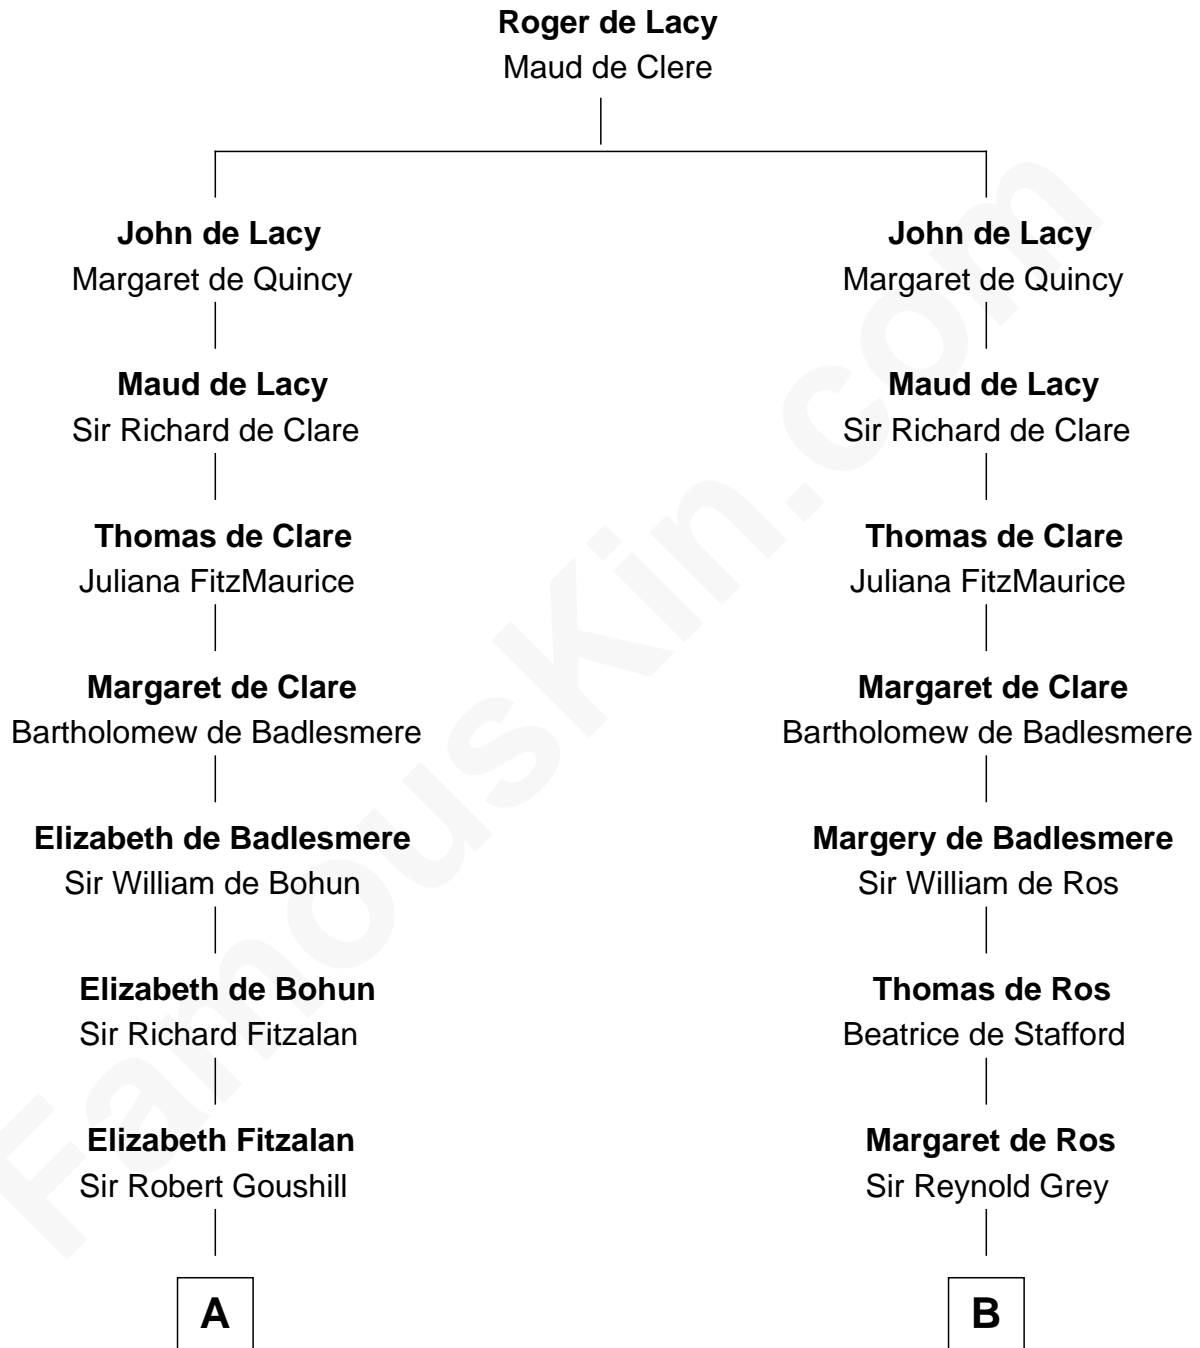

FamousKin.com
Relationship Chart of
William Marsh Rice
Founder of Rice University

19th cousin 2 times removed of
John Langdon
Signer of the U.S. Constitution

C

Mary Hunt
John Holbrook

Hannah Holbrook
Urban Bates

Sarah Bates
David Rice

David Rice
Patty Hall

William Marsh Rice
Founder of Rice University

D

Josiah Hall
Mary Woodbury

Mary Hall
John Langdon

John Langdon
Signer of the U.S. Constitution

FamousKin.com