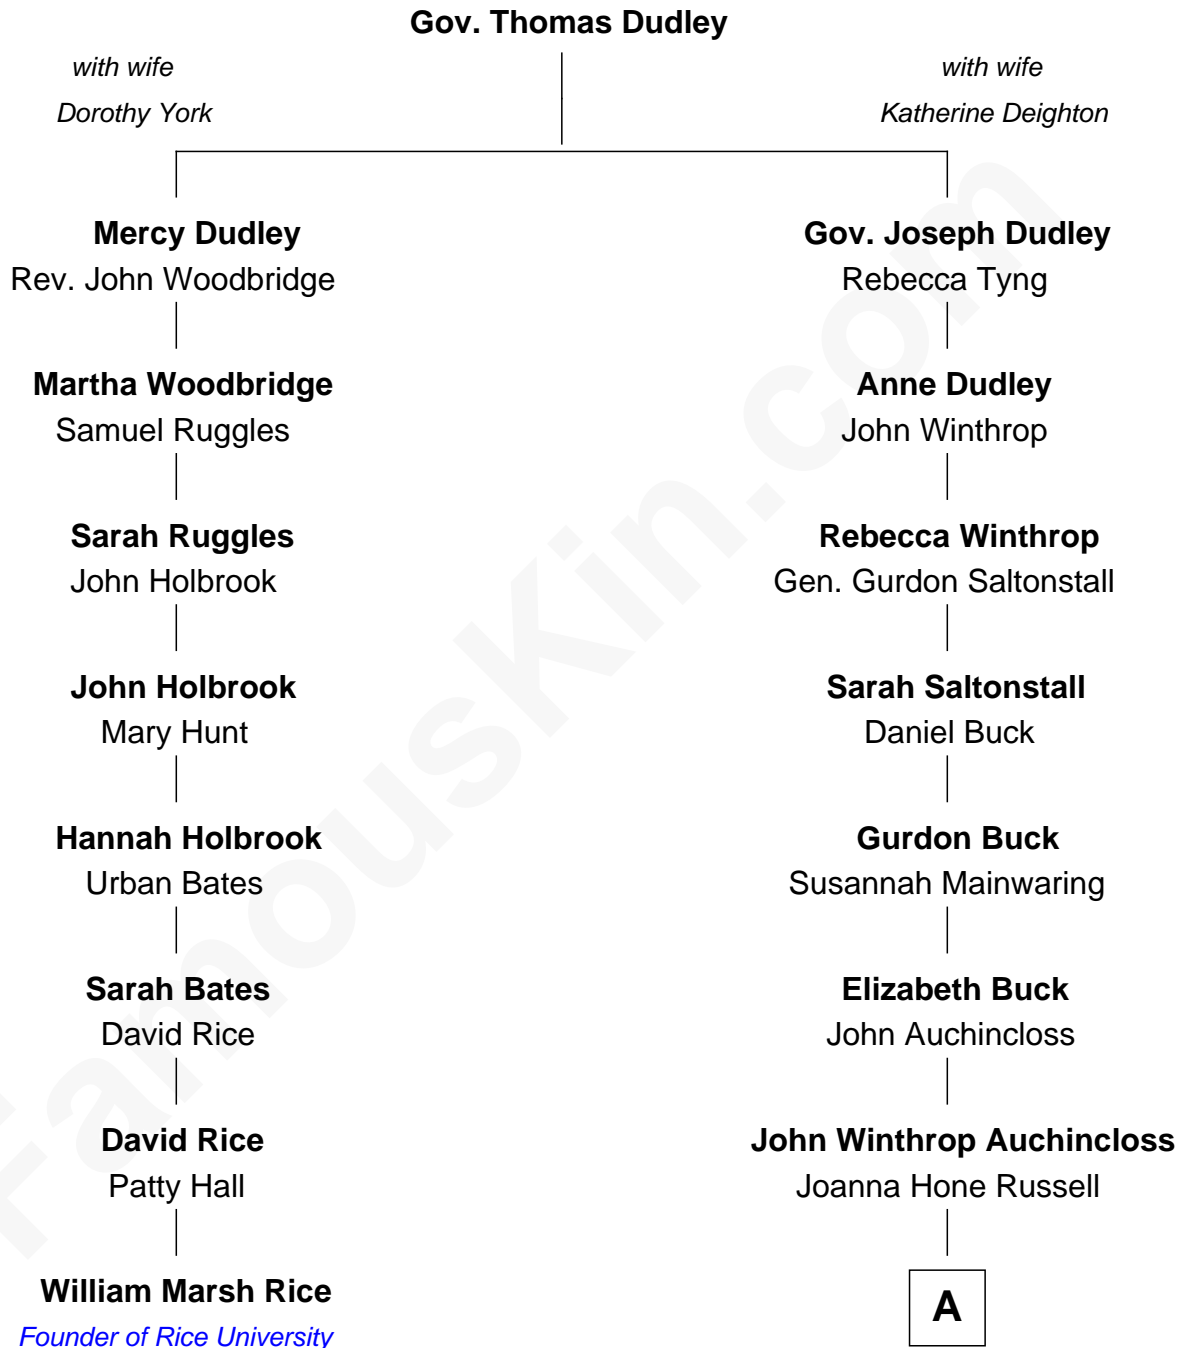

# FamousKin.com Relationship Chart of

**William Marsh Rice**  
*Founder of Rice University*

7th cousin 1 time removed of

**Louis Auchincloss**  
*Author*

**A**

|  
**Joseph Howland Auchincloss**

Priscilla Dixon Stanton

|  
**Louis Auchincloss**

*Author*

FamousKin.com