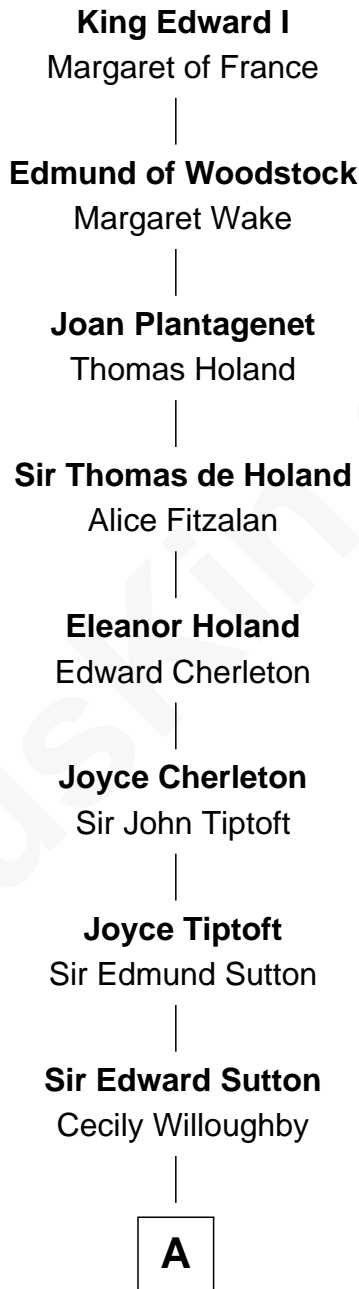

# FamousKin.com Relationship Chart of

**William Marsh Rice**  
*Founder of Rice University*

17th Great-grandson of

**King Edward I**  
*King of England*

**A**

**Sir John Sutton**

Cecily Grey

**Sir Henry Dudley**

----- Ashton

Probable

**Roger Dudley**

Susanna Thorne

**Gov. Thomas Dudley**

Dorothy York

**Mercy Dudley**

Rev. John Woodbridge

**Martha Woodbridge**

Samuel Ruggles

**Sarah Ruggles**

John Holbrook

**John Holbrook**

Mary Hunt

**Hannah Holbrook**

Urban Bates

**Sarah Bates**

David Rice

**B**

**B**

—  
**David Rice**

Patty Hall

—  
**William Marsh Rice**

*Founder of Rice University*