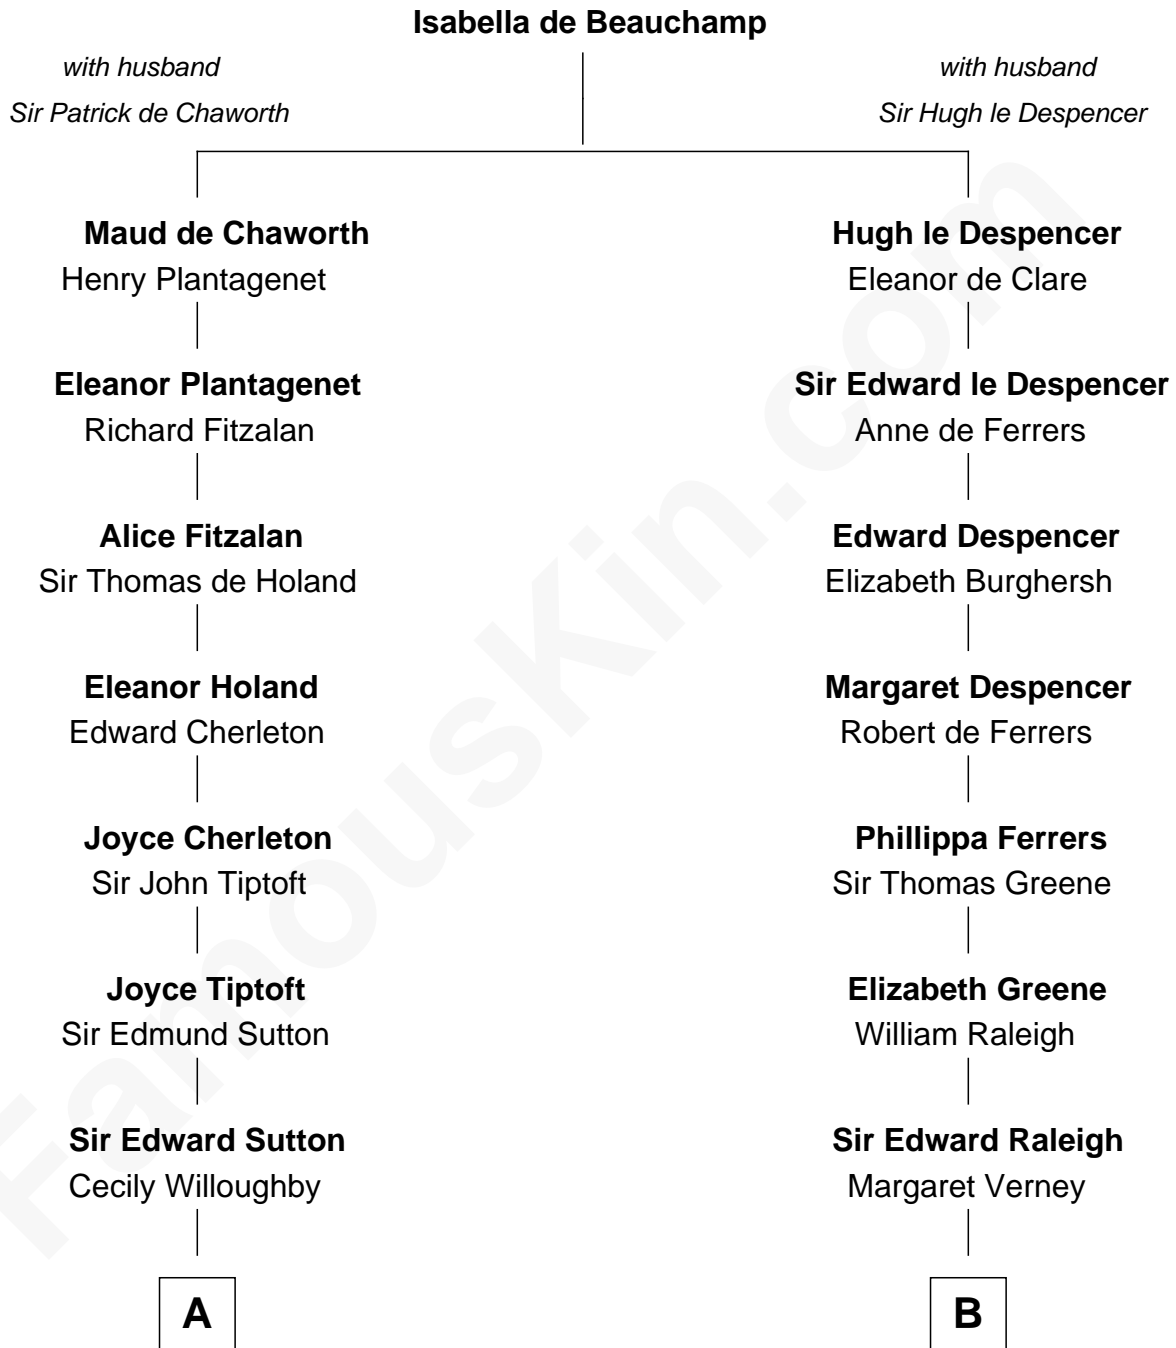

FamousKin.com Relationship Chart of

William Marsh Rice

Founder of Rice University

18th cousin 1 time removed of

Shanghai Pierce

Texas Cattleman

C

David Rice

Patty Hall

William Marsh Rice

Founder of Rice University

D

Susanna Stoddard

Isaac Pearce

Jonathan D. Pearce

Hanna Phillips Head

Shanghai Pierce

Texas Cattleman

FamousKin.com