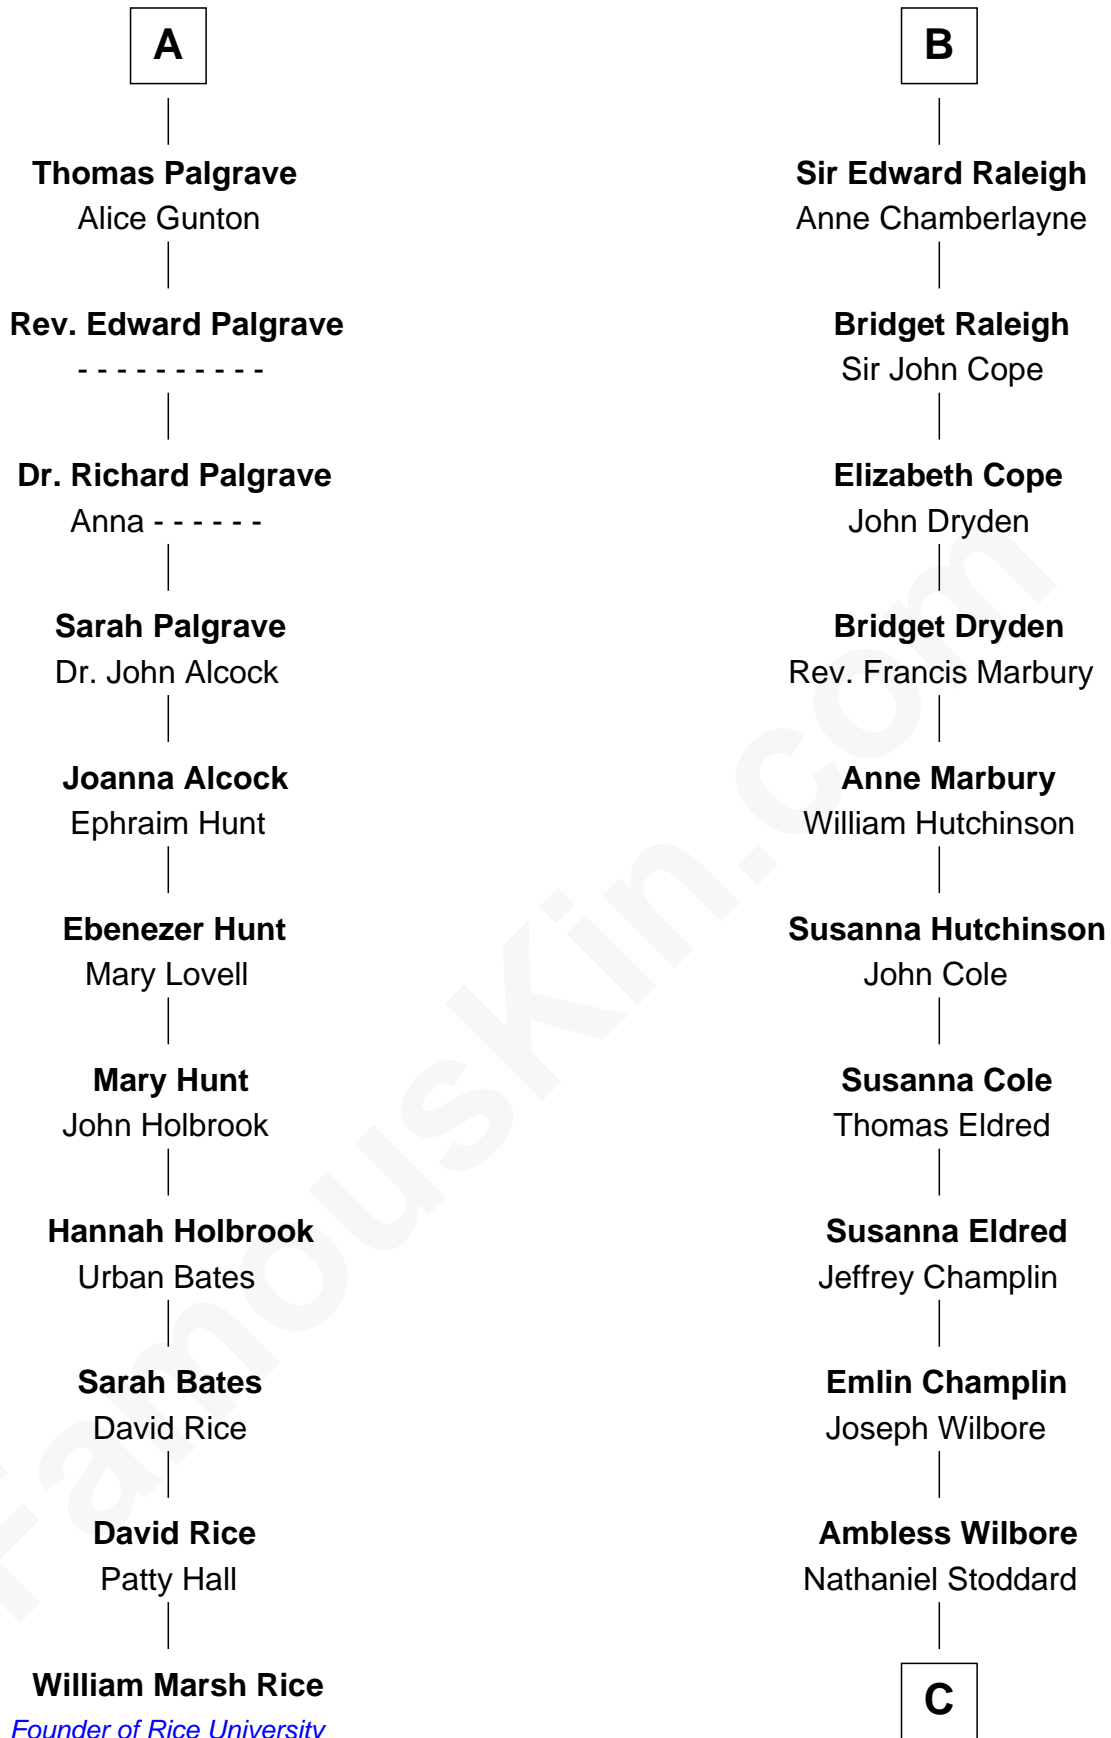

FamousKin.com Relationship Chart of

William Marsh Rice

Founder of Rice University

17th cousin 2 times removed of

Shanghai Pierce

Texas Cattleman

Humphrey de Bohun

Elizabeth Plantagenet

Sir William de Bohun
Elizabeth de Badlesmere

Elizabeth de Bohun
Sir Richard Fitzalan

Elizabeth Fitzalan
Sir Robert Goushill

Elizabeth Goushill
Sir Robert Wingfield

Elizabeth Wingfield
Sir William Brandon

Eleanor Brandon
John Glemham

Anne Glemham
Henry Palgrave

A

Eleanor de Bohun
Sir James le Boteler

Pernel le Boteler
Sir Gilbert Talbot

Sir Richard Talbot
Ankaret le Strange

Mary Talbot
Sir Thomas Greene

Sir Thomas Greene
Phillippa Ferrers

Elizabeth Greene
William Raleigh

Sir Edward Raleigh
Margaret Verney

B

C

Susanna Stoddard

Isaac Pearce

Jonathan D. Pearce

Hanna Phillips Head