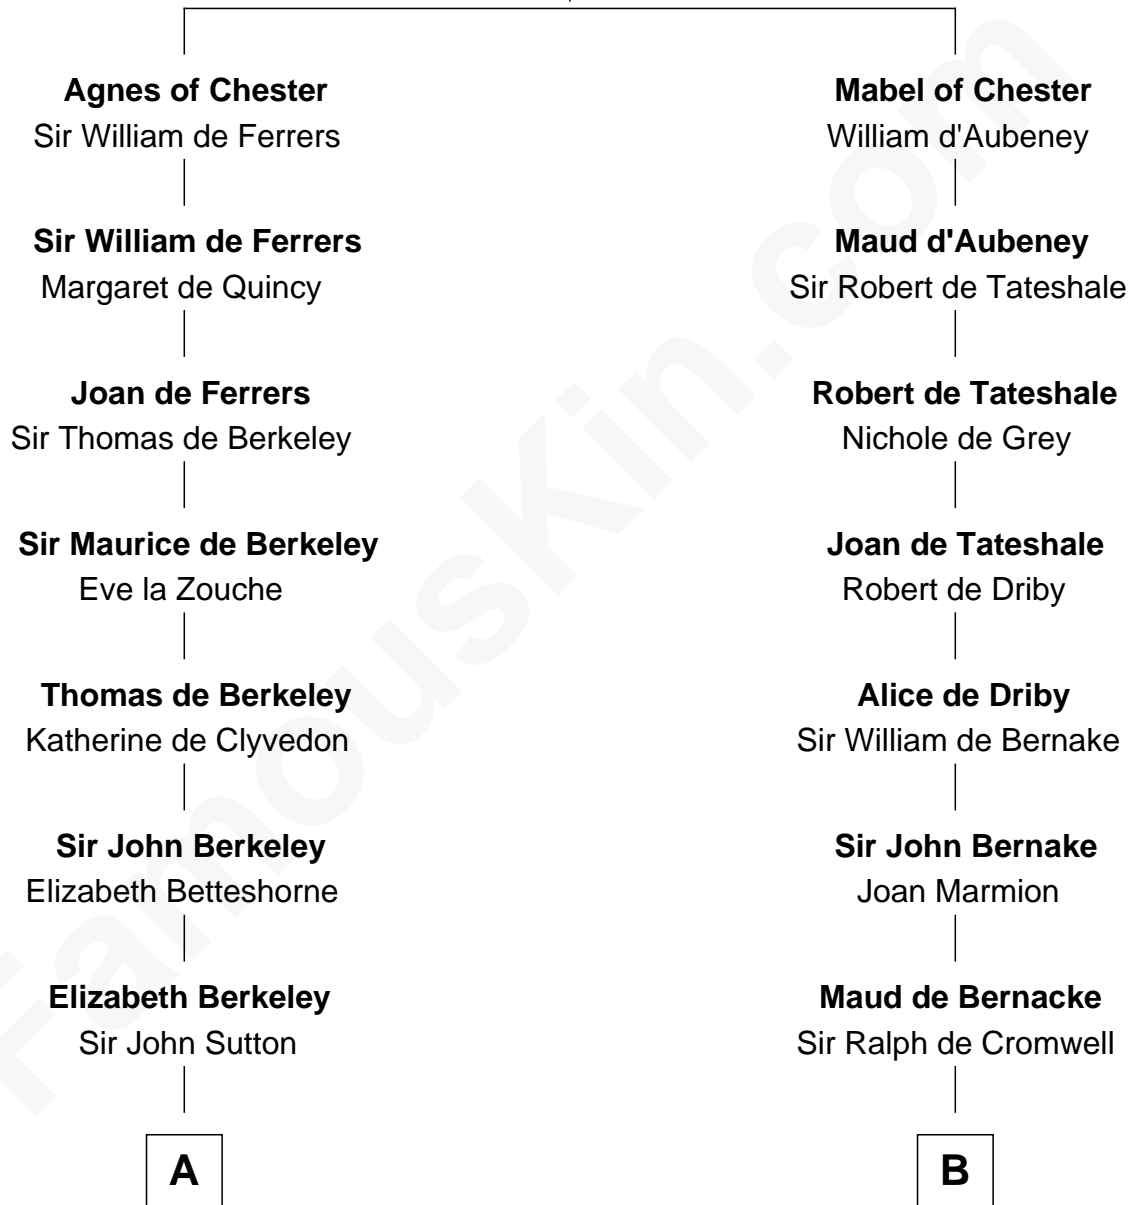

FamousKin.com Relationship Chart of

William Marsh Rice
Founder of Rice University

20th cousin of

John Quincy Adams
6th U.S. President

Hugh de Kevelioc
Bertrade de Montfort

C

Hannah Holbrook

Urban Bates

Sarah Bates

David Rice

David Rice

Patty Hall

William Marsh Rice

Founder of Rice University

D

Col John Quincy