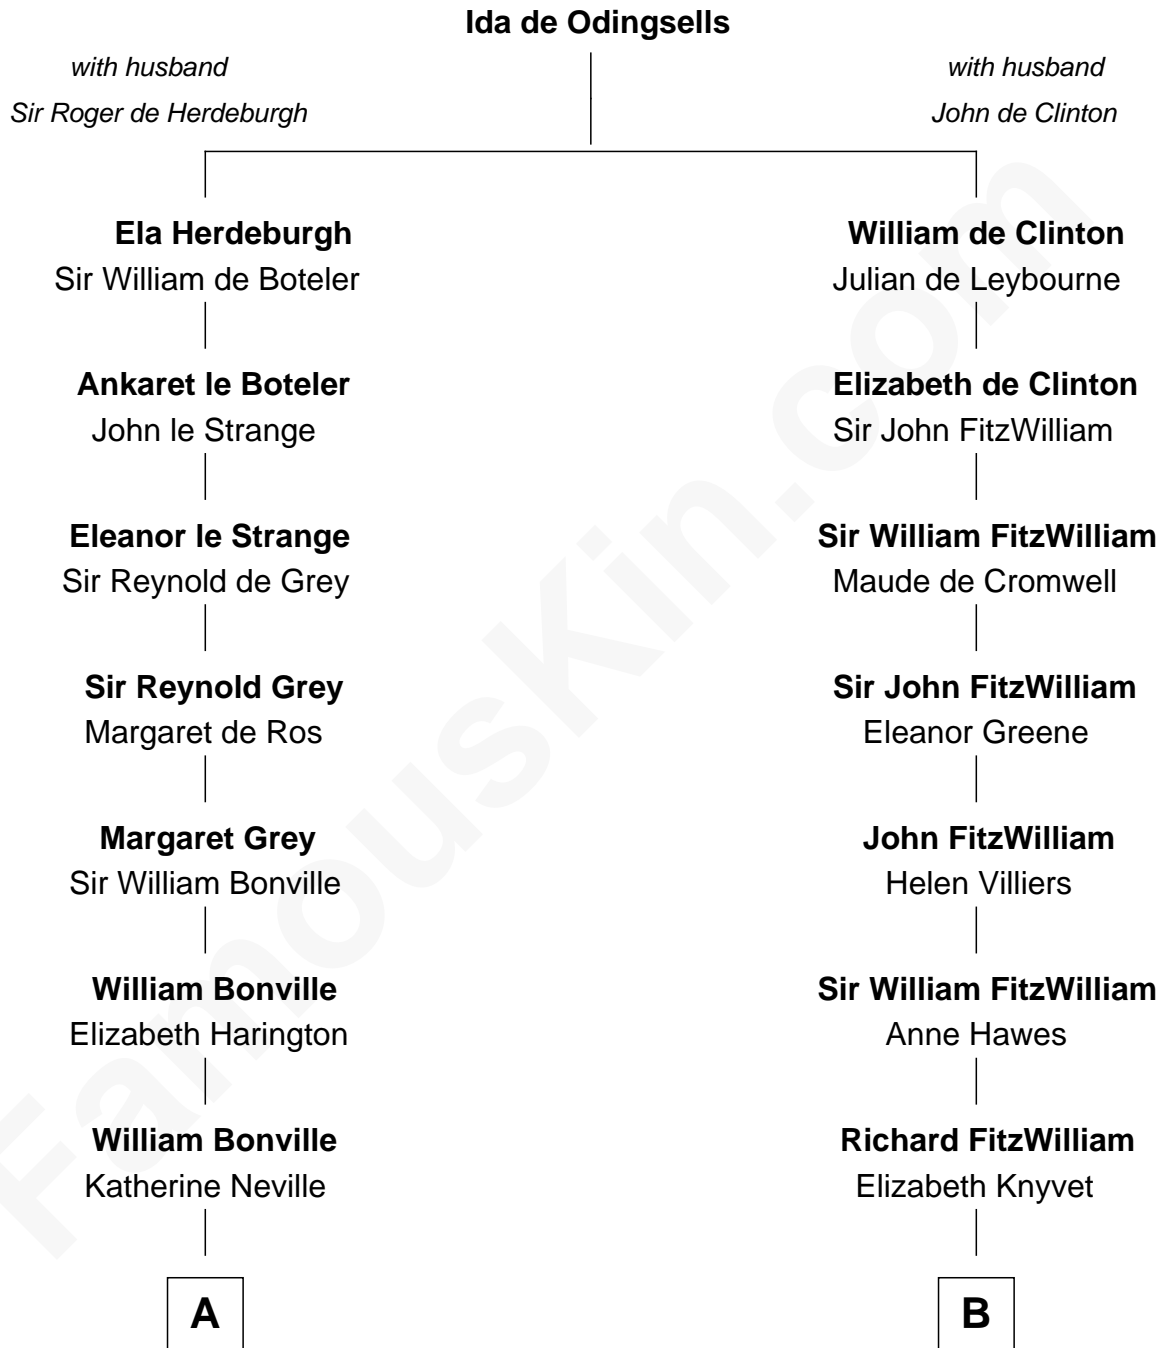

FamousKin.com
Relationship Chart of
William Marsh Rice
Founder of Rice University

15th cousin 4 times removed of
John Quincy Adams
6th U.S. President

C

—
Sarah Bates

David Rice

—
David Rice

Patty Hall

—
William Marsh Rice

Founder of Rice University

FamousKin.com