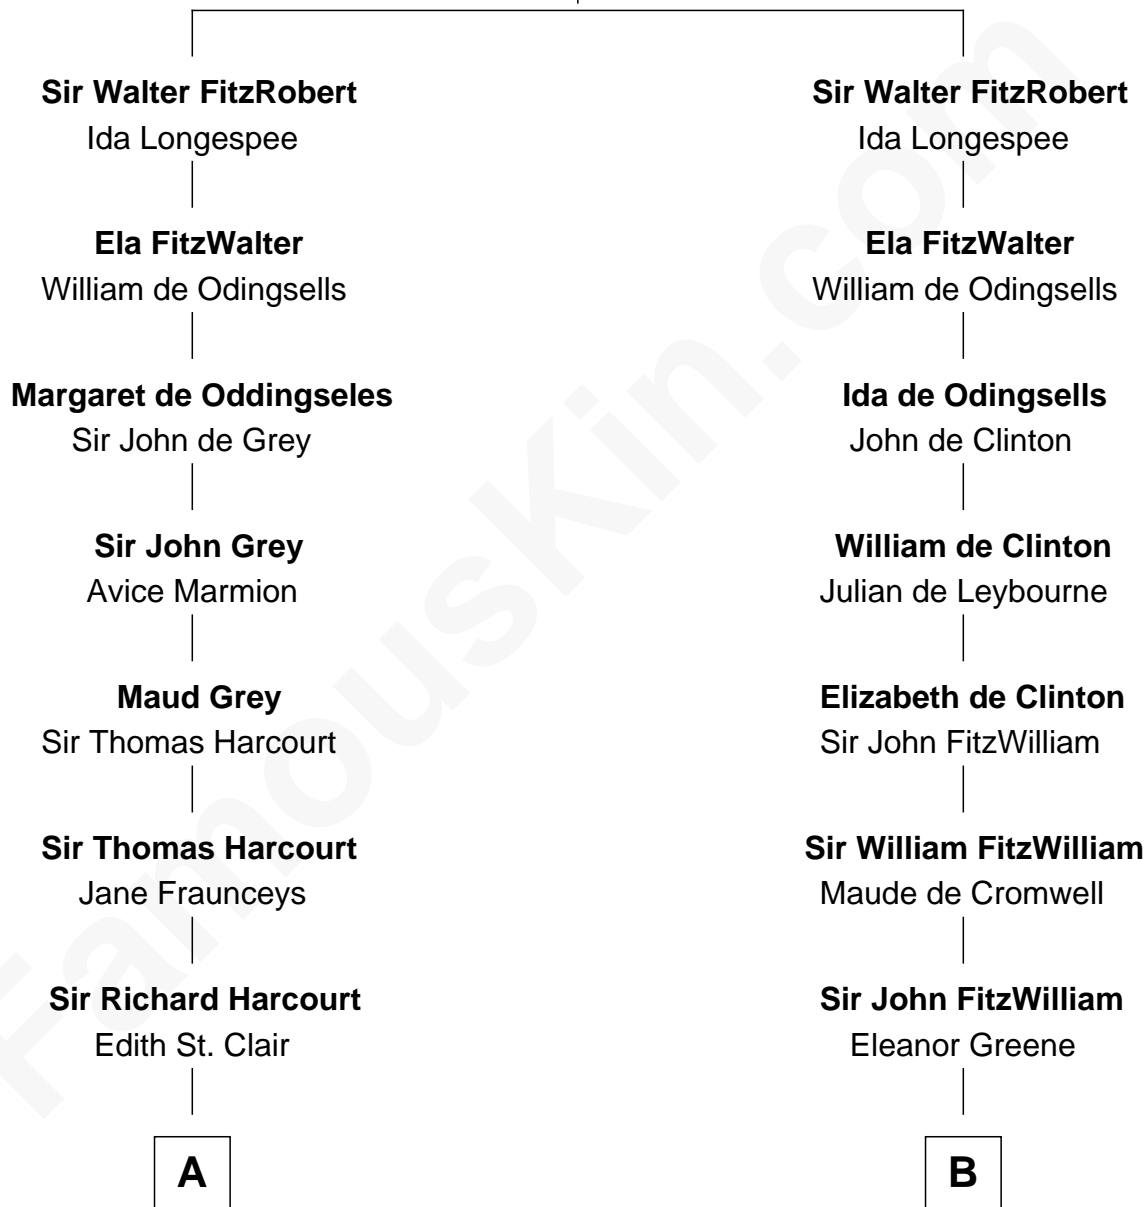

**FamousKin.com**  
**Relationship Chart of**  
**William Marsh Rice**  
*Founder of Rice University*

18th cousin 2 times removed of

**John Quincy Adams**  
*6th U.S. President*

**Robert Fitzwalter**  
 Rohese - - - - -

FamousKin.com