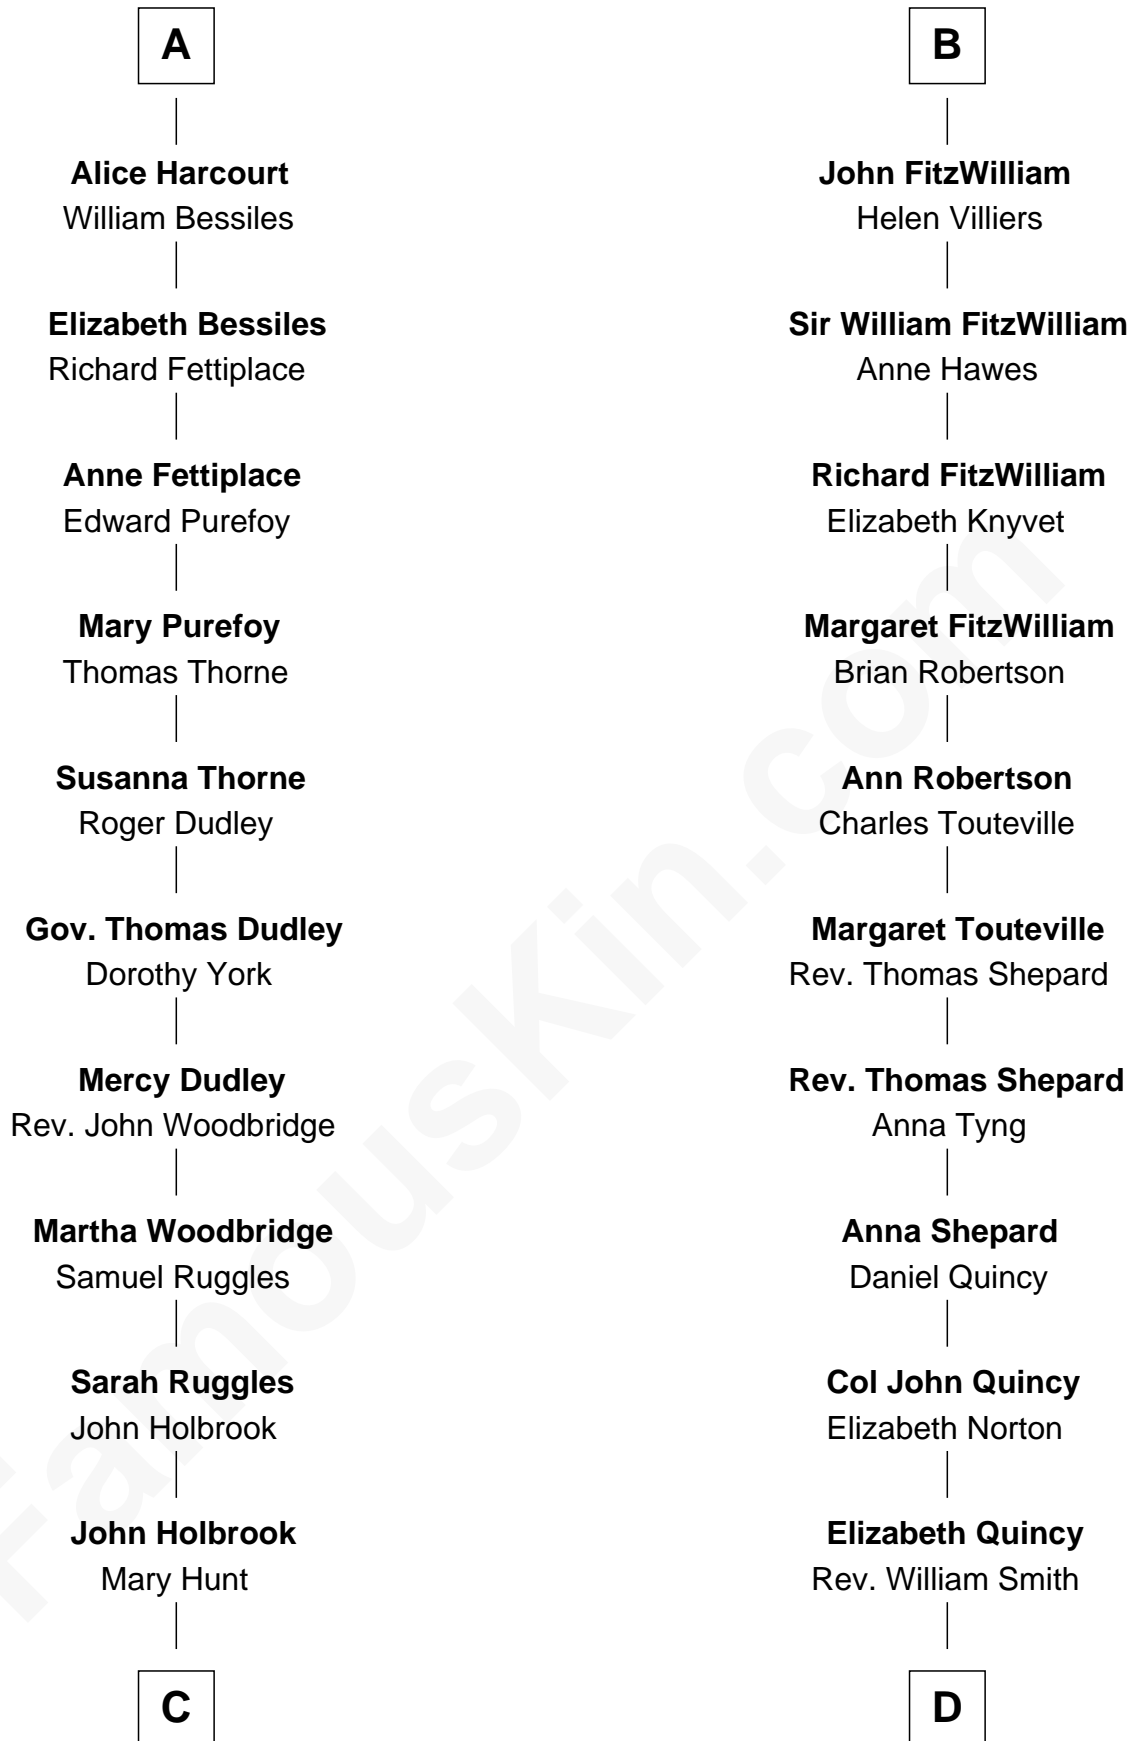

**FamousKin.com**  
**Relationship Chart of**  
**William Marsh Rice**  
*Founder of Rice University*

18th cousin 2 times removed of

**John Quincy Adams**  
*6th U.S. President*

**Robert Fitzwalter**  
 Rohese - - - - -

FamousKin.com