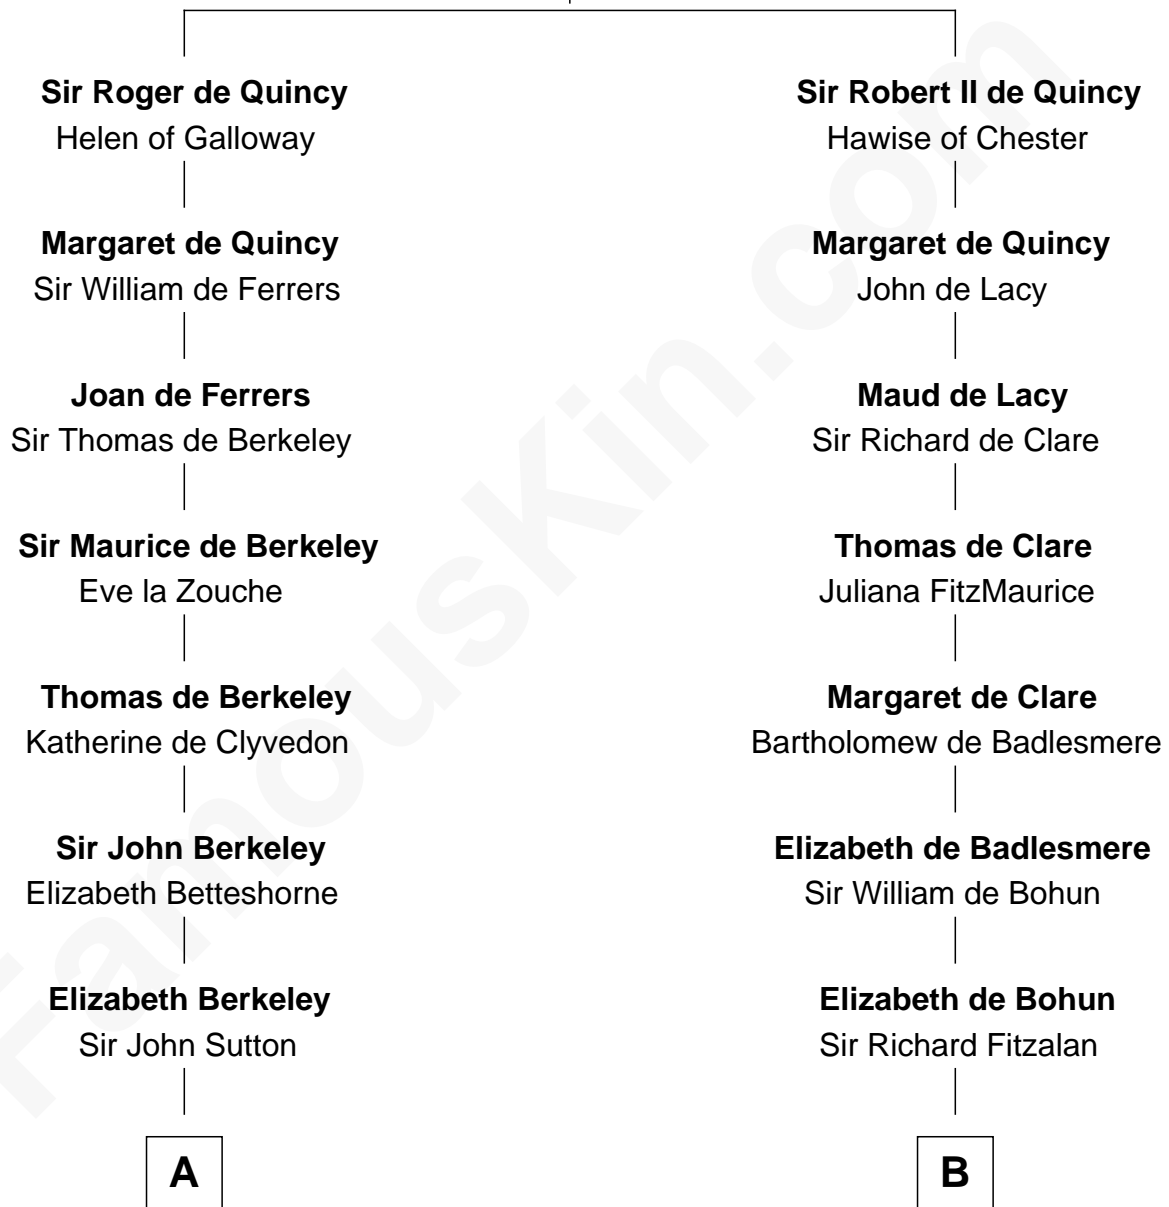

# FamousKin.com Relationship Chart of

**William Marsh Rice**  
*Founder of Rice University*

20th cousin 1 time removed of

**John Quincy Adams**  
*6th U.S. President*

**Saher de Quincy**  
Margaret de Beaumont

**C**

**Hannah Holbrook**

Urban Bates

**Sarah Bates**

David Rice

**David Rice**

Patty Hall

**William Marsh Rice**

*Founder of Rice University*

**D**

**Anna Shepard**

Daniel Quincy

**Col John Quincy**

Elizabeth Norton

**Elizabeth Quincy**

Rev. William Smith