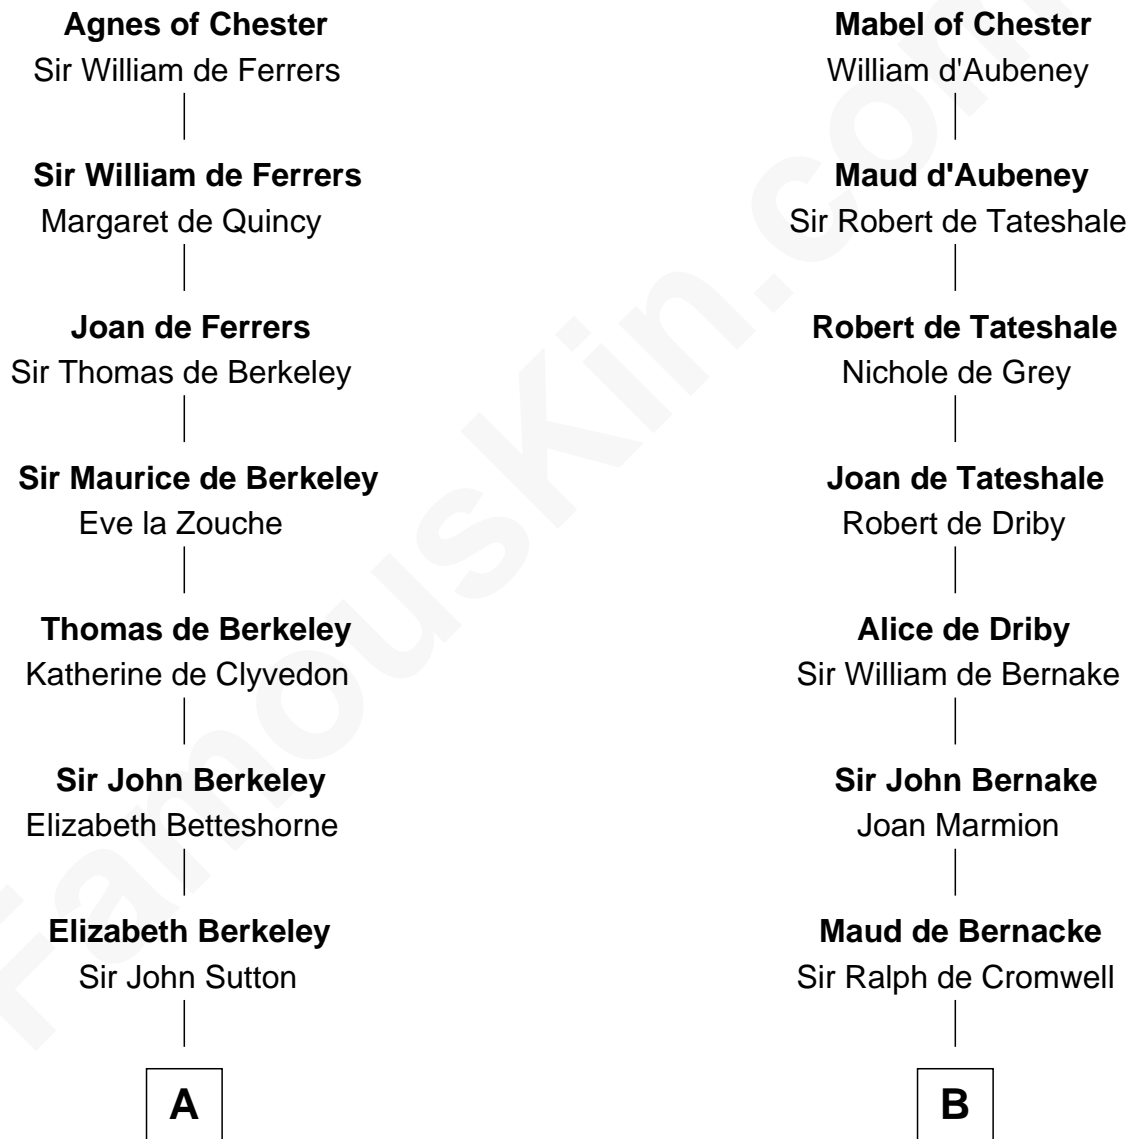

FamousKin.com Relationship Chart of

William Marsh Rice

Founder of Rice University

19th cousin 1 time removed of

Abigail (Smith) Adams

First Lady of President John Adams

Hugh de Kevelioc
Bertrade de Montfort

C

Hannah Holbrook

Urban Bates

Sarah Bates

David Rice

David Rice

Patty Hall

William Marsh Rice