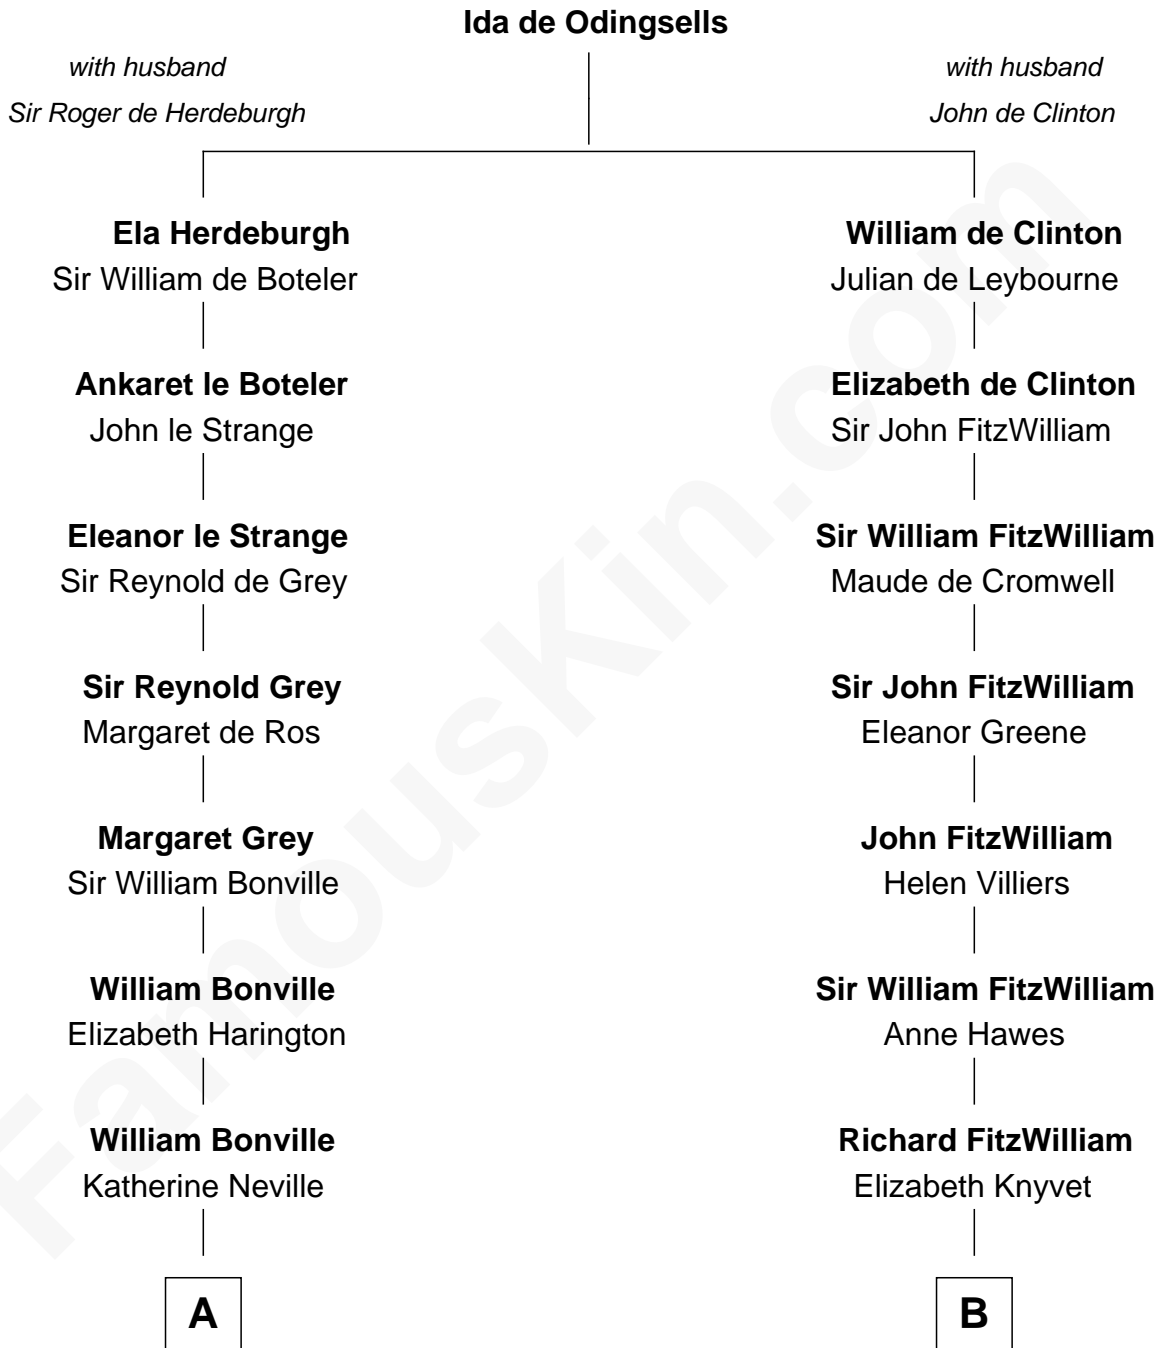

FamousKin.com Relationship Chart of

William Marsh Rice

Founder of Rice University

14th cousin 5 times removed of

Abigail (Smith) Adams

First Lady of President John Adams

C

—
Sarah Bates

David Rice

—
David Rice

Patty Hall

—
William Marsh Rice

Founder of Rice University

FamousKin.com