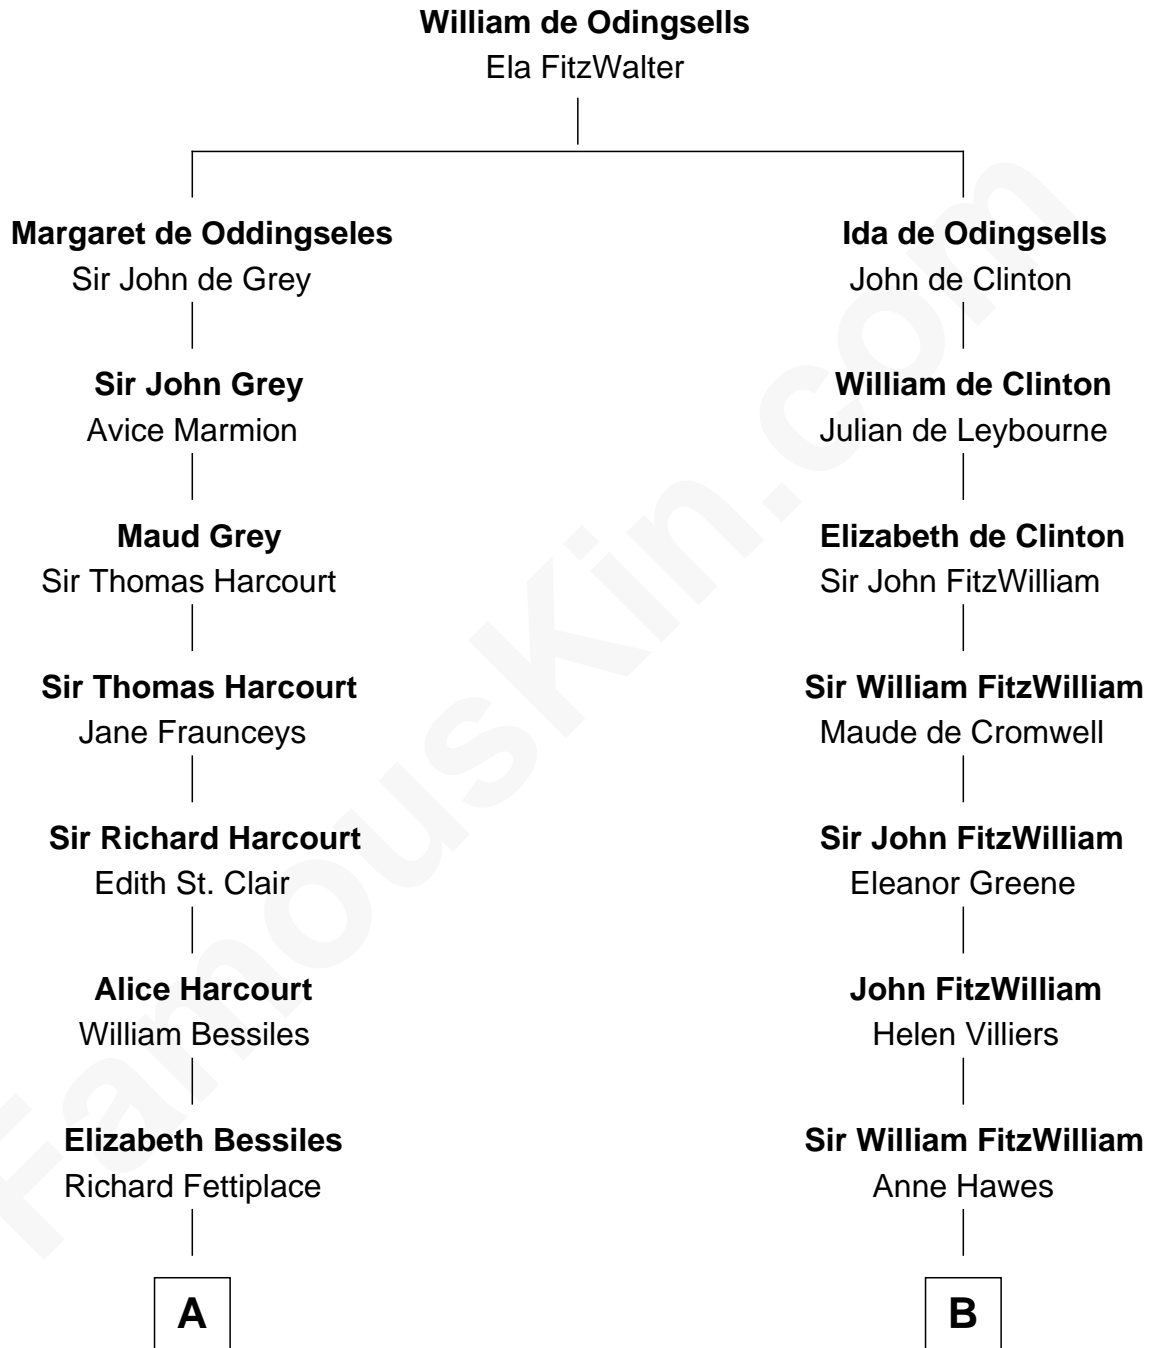

FamousKin.com Relationship Chart of

William Marsh Rice

Founder of Rice University

15th cousin 3 times removed of

Abigail (Smith) Adams

First Lady of President John Adams

C

—
David Rice

Patty Hall

—
William Marsh Rice

Founder of Rice University

FamousKin.com